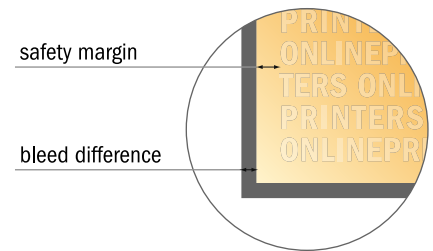

Invitation cards Landscape

8.5 x 5.5 cm • 4 pages

Format view rotated by 90 degrees.

- **Data format**
(incl. 2.00 mm bleed):
17.40 x 5.90 cm
- **Trimmed size (open):**
17.00 x 5.00 cm
- **Trimmed size (closed):**
8.50 x 5.50 cm

- **Safety margin**
Maintaining 4 mm space between the text/information and the edge of the trimmed format prevents undesirable cuts.

Please note:

- Allow for trim allowance and safety margin according to instructions.
- Arrange background graphics, images or graphics up to the edge of the data format.
- Tolerances may occur during production due to cutting, punching and folding processes.
- This sketch is not drawn to scale.
- Printing data: Instructions and templates can be found under the menu item "Printing data" at www.onlineprinters.com.