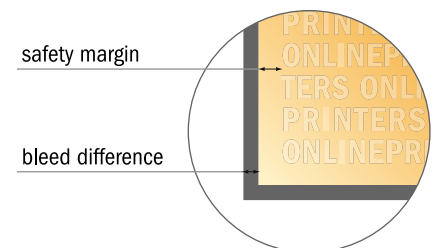

Please note:

- Allow for trim allowance and safety margin according to instructions.
- Arrange background graphics, images or graphics up to the edge of the data format.
- Tolerances may occur during production due to cutting, punching and folding processes.
- This sketch is not drawn to scale.
- Printing data: Instructions and templates can be found under the menu item "Printing data" at www.onlineprinters.com.

Folded Christmas cards, portrait

A6 • Single fold • 4 pages

- Data format (incl. 2.00 mm bleed): 21.40 x 15.20 cm
- Trimmed size (open): 21.00 x 14.80 cm
- Trimmed size (closed): 10.50 x 14.80 cm

- **Safety margin**
Maintaining 4 mm space between the text/information and the edge of the trimmed format prevents undesirable cuts.