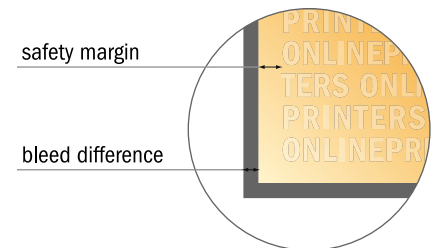

Folded Christmas cards, portrait

A6 • Single fold • 4 pages

- Data format (incl. 2.00 mm bleed): 21.40 x 15.20 cm
- Trimmed size (open): 21.00 x 14.80 cm
- Trimmed size (closed): 10.50 x 14.80 cm

- **Safety margin**
Maintaining 4 mm space between the text/information and the edge of the trimmed format prevents undesirable cuts.

Please note:

- Allow for trim allowance and safety margin according to instructions.
- Arrange background graphics, images or graphics up to the edge of the data format.
- Tolerances may occur during production due to cutting, punching and folding processes.
- This sketch is not drawn to scale.
- Printing data: Instructions and templates can be found under the menu item "Printing data" at www.onlineprinters.com.