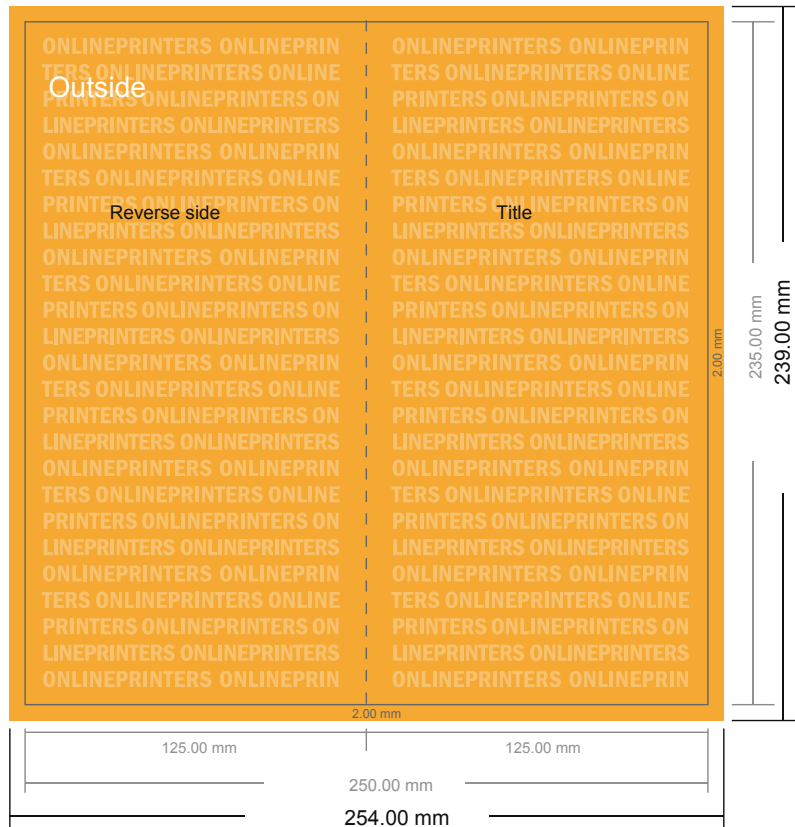

## Thank you cards Portrait

Maxi • 4 pages

- Data format (incl. 2.00 mm bleed): 25.40 x 23.90 cm
- Trimmed size (open): 25.00 x 23.50 cm
- Trimmed size (closed): 12.50 x 23.50 cm

- **Safety margin**  
Maintaining 4 mm space between the text/information and the edge of the trimmed format prevents undesirable cuts.

### Please note:

- Allow for trim allowance and safety margin according to instructions.
- Arrange background graphics, images or graphics up to the edge of the data format.
- Tolerances may occur during production due to cutting, punching and folding processes.
- This sketch is not drawn to scale.
- Printing data: Instructions and templates can be found under the menu item "Printing data" at [www.onlineprinters.com](http://www.onlineprinters.com).