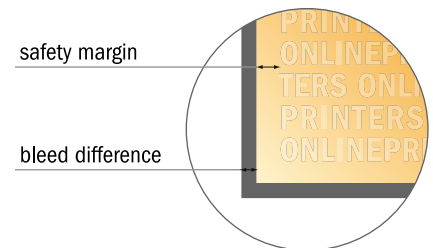

### Please note:

- Allow for trim allowance and safety margin according to instructions.
- Arrange background graphics, images or graphics up to the edge of the data format.
- Tolerances may occur during production due to cutting, punching and folding processes.
- This sketch is not drawn to scale.
- Printing data: Instructions and templates can be found under the menu item "Printing data" at [www.onlineprinters.com](http://www.onlineprinters.com).

## Thank you cards Portrait

Maxi • 4 pages

- Data format (incl. 2.00 mm bleed): 25.40 x 23.90 cm
- Trimmed size (open): 25.00 x 23.50 cm
- Trimmed size (closed): 12.50 x 23.50 cm

- **Safety margin**  
Maintaining 4 mm space between the text/information and the edge of the trimmed format prevents undesirable cuts.