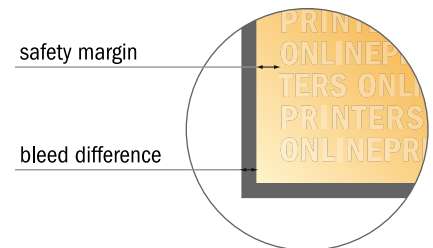

## Thank you cards Portrait

Maxi • 4 pages

- Data format (incl. 2.00 mm bleed): 25.40 x 23.90 cm
- Trimmed size (open): 25.00 x 23.50 cm
- Trimmed size (closed): 12.50 x 23.50 cm

- **Safety margin**  
Maintaining 4 mm space between the text/information and the edge of the trimmed format prevents undesirable cuts.

### Please note:

- Allow for trim allowance and safety margin according to instructions.
- Arrange background graphics, images or graphics up to the edge of the data format.
- Tolerances may occur during production due to cutting, punching and folding processes.
- This sketch is not drawn to scale.
- Printing data: Instructions and templates can be found under the menu item "Printing data" at [www.onlineprinters.com](http://www.onlineprinters.com).