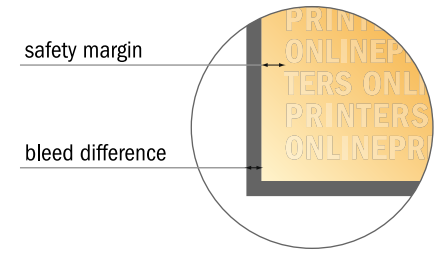

Please note:

- Allow for trim allowance and safety margin according to instructions.
- Arrange background graphics, images or graphics up to the edge of the data format.
- Tolerances may occur during production due to cutting, punching and folding processes.
- This sketch is not drawn to scale.
- Printing data: Instructions and templates can be found under the menu item "Printing data" at www.onlineprinters.com.

Thank you cards Portrait

A6-Square • 4 pages

- Data format (incl. 2.00 mm bleed): 21.40 x 10.90 cm
- Trimmed size (open): 21.00 x 10.50 cm
- Trimmed size (closed): 10.50 x 10.50 cm

▪ **Safety margin**
 Maintaining 4 mm space between the text/information and the edge of the trimmed format prevents undesirable cuts.