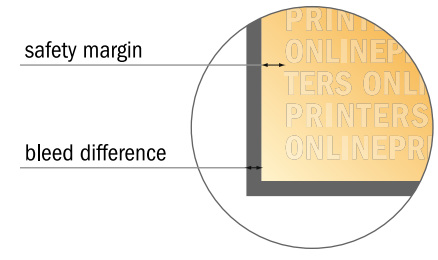

Thank you cards Portrait

A6-Square • 4 pages

- **Data format**
(incl. 2.00 mm bleed):
21.40 x 10.90 cm
- **Trimmed size (open):**
21.00 x 10.50 cm
- **Trimmed size (closed):**
10.50 x 10.50 cm

- **Safety margin**
Maintaining 4 mm space between the text/information and the edge of the trimmed format prevents undesirable cuts.

Please note:

- Allow for trim allowance and safety margin according to instructions.
- Arrange background graphics, images or graphics up to the edge of the data format.
- Tolerances may occur during production due to cutting, punching and folding processes.
- This sketch is not drawn to scale.
- Printing data: Instructions and templates can be found under the menu item "Printing data" at www.onlineprinters.com.

Thank you cards Portrait

A6-Square • 4 pages

- Data format (incl. 2.00 mm bleed): 21.40 x 10.90 cm
- Trimmed size (open): 21.00 x 10.50 cm
- Trimmed size (closed): 10.50 x 10.50 cm

▪ **Safety margin**
 Maintaining 4 mm space between the text/information and the edge of the trimmed format prevents undesirable cuts.