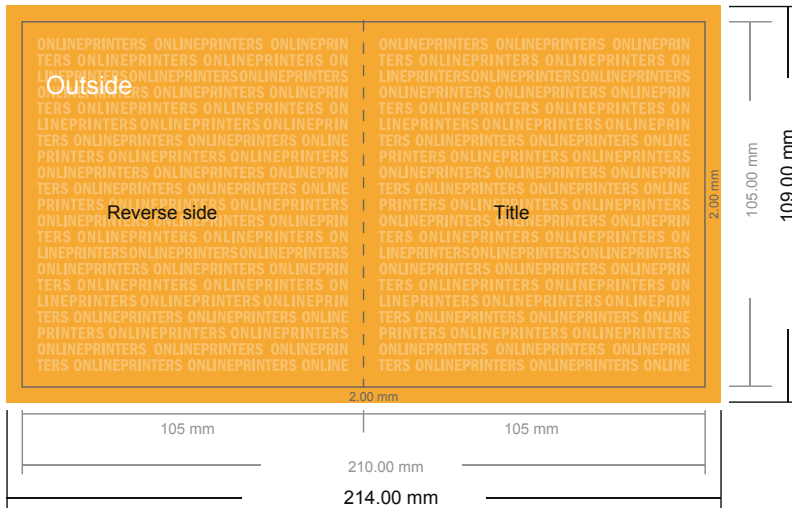

Thank you cards Portrait

A6-Square • 4 pages

- **Data format**
(incl. 2.00 mm bleed):
21.40 x 10.90 cm
- **Trimmed size (open):**
21.00 x 10.50 cm
- **Trimmed size (closed):**
10.50 x 10.50 cm

- **Safety margin**
Maintaining 4 mm space between the text/information and the edge of the trimmed format prevents undesirable cuts.

Please note:

- Allow for trim allowance and safety margin according to instructions.
- Arrange background graphics, images or graphics up to the edge of the data format.
- Tolerances may occur during production due to cutting, punching and folding processes.
- This sketch is not drawn to scale.
- Printing data: Instructions and templates can be found under the menu item "Printing data" at www.onlineprinters.com.

Thank you cards Portrait

A6-Square • 4 pages

- Data format (incl. 2.00 mm bleed): 21.40 x 10.90 cm
- Trimmed size (open): 21.00 x 10.50 cm
- Trimmed size (closed): 10.50 x 10.50 cm

▪ **Safety margin**
 Maintaining 4 mm space between the text/information and the edge of the trimmed format prevents undesirable cuts.