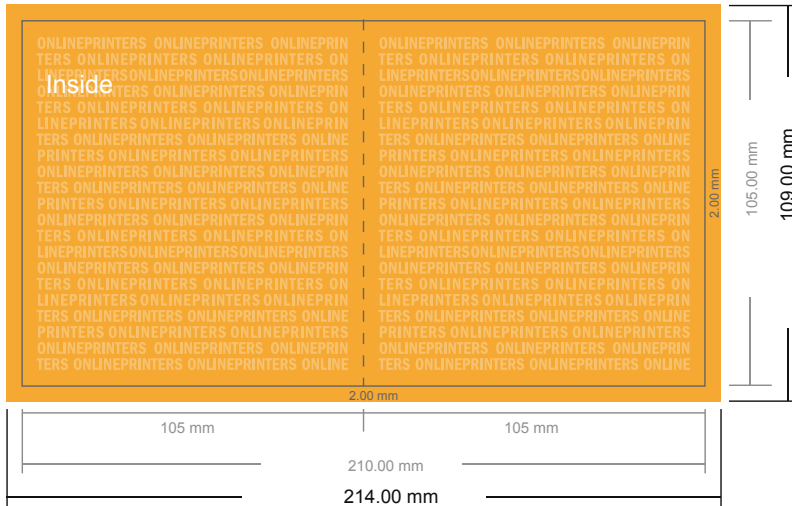

Thank you cards Portrait

A6-Square • 4 pages

- **Data format**
(incl. 2.00 mm bleed):
21.40 x 10.90 cm
- **Trimmed size (open):**
21.00 x 10.50 cm
- **Trimmed size (closed):**
10.50 x 10.50 cm

- **Safety margin**
Maintaining 4 mm space between the text/information and the edge of the trimmed format prevents undesirable cuts.

Please note:

- Allow for trim allowance and safety margin according to instructions.
- Arrange background graphics, images or graphics up to the edge of the data format.
- Tolerances may occur during production due to cutting, punching and folding processes.
- This sketch is not drawn to scale.
- Printing data: Instructions and templates can be found under the menu item "Printing data" at www.onlineprinters.com.

Thank you cards Portrait

A6-Square • 4 pages

- Data format (incl. 2.00 mm bleed): 21.40 x 10.90 cm
- Trimmed size (open): 21.00 x 10.50 cm
- Trimmed size (closed): 10.50 x 10.50 cm

▪ **Safety margin**
 Maintaining 4 mm space between the text/information and the edge of the trimmed format prevents undesirable cuts.