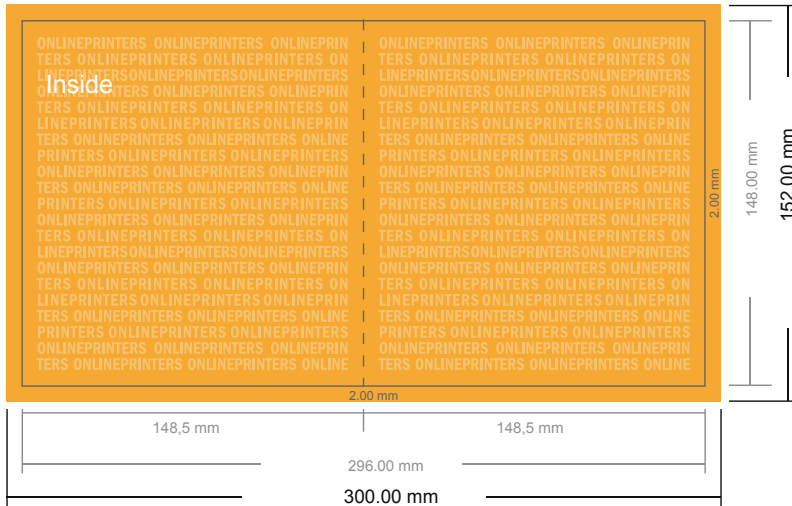

## Thank you cards Portrait

A5-Square • 4 pages

- **Data format**  
(incl. 2.00 mm bleed):  
30.00 x 15.20 cm
- **Trimmed size:**  
29.60 x 14.80 cm
- **Trimmed size (closed):**  
14.80 x 14.80 cm

- **Safety margin**  
Maintaining 4 mm space between the text/information and the edge of the trimmed format prevents undesirable cuts.

**Please note:**

- Allow for trim allowance and safety margin according to instructions.
- Arrange background graphics, images or graphics up to the edge of the data format.
- Tolerances may occur during production due to cutting, punching and folding processes.
- This sketch is not drawn to scale.
- Printing data: Instructions and templates can be found under the menu item "Printing data" at [www.onlineprinters.com](http://www.onlineprinters.com).

## Thank you cards Portrait

A5-Square • 4 pages

- Data format (incl. 2.00 mm bleed): 30.00 x 15.20 cm
- Trimmed size: 29.60 x 14.80 cm
- Trimmed size (closed): 14.80 x 14.80 cm

▪ **Safety margin**  
 Maintaining 4 mm space between the text/information and the edge of the trimmed format prevents undesirable cuts.