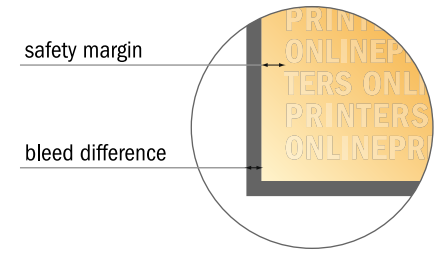

## Thank you cards Portrait

A5-Square • 4 pages

- **Data format**  
(incl. 2.00 mm bleed):  
30.00 x 15.20 cm
- **Trimmed size:**  
29.60 x 14.80 cm
- **Trimmed size (closed):**  
14.80 x 14.80 cm

- **Safety margin**  
Maintaining 4 mm space between the text/information and the edge of the trimmed format prevents undesirable cuts.

**Please note:**

- Allow for trim allowance and safety margin according to instructions.
- Arrange background graphics, images or graphics up to the edge of the data format.
- Tolerances may occur during production due to cutting, punching and folding processes.
- This sketch is not drawn to scale.
- Printing data: Instructions and templates can be found under the menu item "Printing data" at [www.onlineprinters.com](http://www.onlineprinters.com).

## Thank you cards Portrait

A5-Square • 4 pages

- Data format (incl. 2.00 mm bleed): 30.00 x 15.20 cm
- Trimmed size: 29.60 x 14.80 cm
- Trimmed size (closed): 14.80 x 14.80 cm

▪ **Safety margin**  
 Maintaining 4 mm space between the text/information and the edge of the trimmed format prevents undesirable cuts.