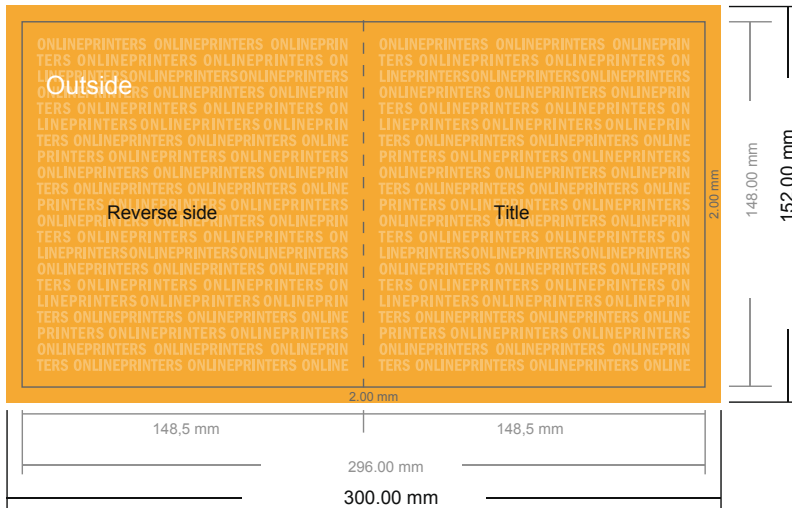

## Thank you cards Portrait

A5-Square • 4 pages

- **Data format**  
(incl. 2.00 mm bleed):  
30.00 x 15.20 cm
- **Trimmed size:**  
29.60 x 14.80 cm
- **Trimmed size (closed):**  
14.80 x 14.80 cm

- **Safety margin**  
Maintaining 4 mm space between the text/information and the edge of the trimmed format prevents undesirable cuts.

**Please note:**

- Allow for trim allowance and safety margin according to instructions.
- Arrange background graphics, images or graphics up to the edge of the data format.
- Tolerances may occur during production due to cutting, punching and folding processes.
- This sketch is not drawn to scale.
- Printing data: Instructions and templates can be found under the menu item "Printing data" at [www.onlineprinters.com](http://www.onlineprinters.com).

## Thank you cards Portrait

A5-Square • 4 pages

- Data format (incl. 2.00 mm bleed): 30.00 x 15.20 cm
- Trimmed size: 29.60 x 14.80 cm
- Trimmed size (closed): 14.80 x 14.80 cm

▪ **Safety margin**  
 Maintaining 4 mm space between the text/information and the edge of the trimmed format prevents undesirable cuts.