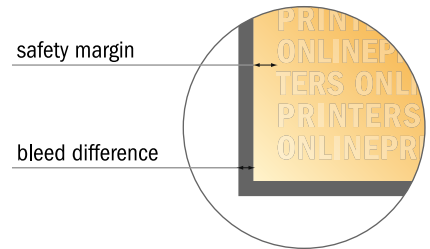

Please note:

- Allow for trim allowance and safety margin according to instructions.
- Arrange background graphics, images or graphics up to the edge of the data format.
- Tolerances may occur during production due to cutting, punching and folding processes.
- This sketch is not drawn to scale.
- Printing data: Instructions and templates can be found under the menu item "Printing data" at www.onlineprinters.com.

Thank you cards Portrait

DL • 4 pages

- Data format (incl. 2.00 mm bleed): 21.40 x 21.40 cm
- Trimmed size (open): 21.00 x 21.00 cm
- Trimmed size (closed): 10.50 x 21.00 cm

▪ **Safety margin**
 Maintaining 4 mm space between the text/information and the edge of the trimmed format prevents undesirable cuts.