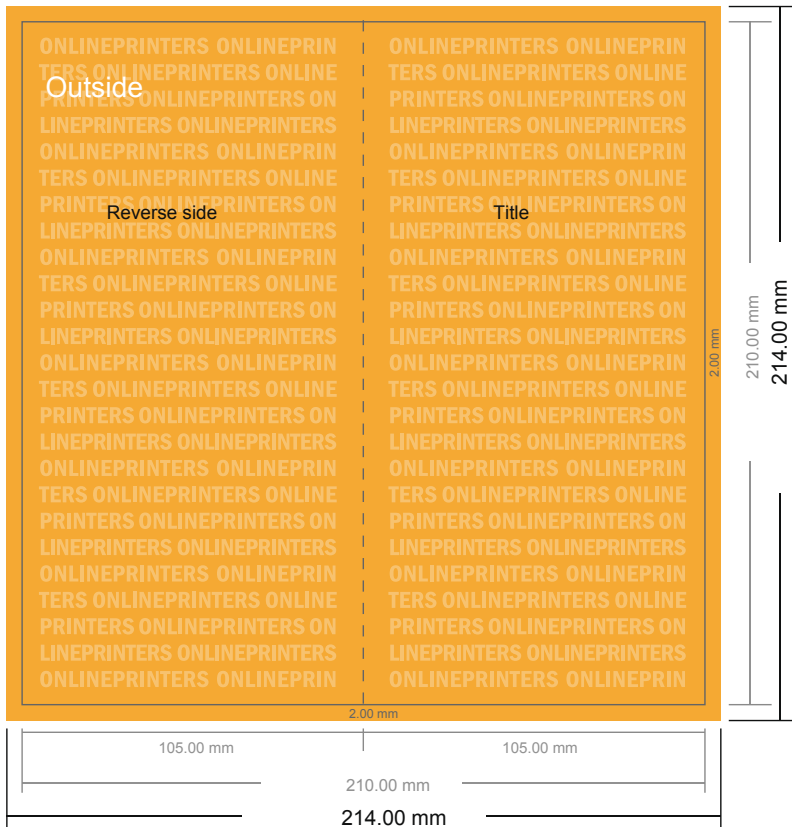

Thank you cards Portrait

DL • 4 pages

- Data format (incl. 2.00 mm bleed): 21.40 x 21.40 cm
- Trimmed size (open): 21.00 x 21.00 cm
- Trimmed size (closed): 10.50 x 21.00 cm

- **Safety margin**
Maintaining 4 mm space between the text/information and the edge of the trimmed format prevents undesirable cuts.

Please note:

- Allow for trim allowance and safety margin according to instructions.
- Arrange background graphics, images or graphics up to the edge of the data format.
- Tolerances may occur during production due to cutting, punching and folding processes.
- This sketch is not drawn to scale.
- Printing data: Instructions and templates can be found under the menu item "Printing data" at www.onlineprinters.com.

Thank you cards Portrait

DL • 4 pages

- Data format (incl. 2.00 mm bleed): 21.40 x 21.40 cm
- Trimmed size (open): 21.00 x 21.00 cm
- Trimmed size (closed): 10.50 x 21.00 cm

▪ **Safety margin**
 Maintaining 4 mm space between the text/information and the edge of the trimmed format prevents undesirable cuts.