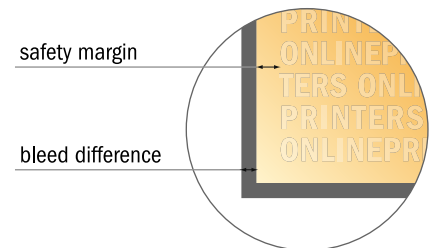

Thank you cards Portrait

DL • 4 pages

- Data format (incl. 2.00 mm bleed): 21.40 x 21.40 cm
- Trimmed size (open): 21.00 x 21.00 cm
- Trimmed size (closed): 10.50 x 21.00 cm

- **Safety margin**
Maintaining 4 mm space between the text/information and the edge of the trimmed format prevents undesirable cuts.

Please note:

- Allow for trim allowance and safety margin according to instructions.
- Arrange background graphics, images or graphics up to the edge of the data format.
- Tolerances may occur during production due to cutting, punching and folding processes.
- This sketch is not drawn to scale.
- Printing data: Instructions and templates can be found under the menu item "Printing data" at www.onlineprinters.com.

Thank you cards Portrait

DL • 4 pages

- Data format (incl. 2.00 mm bleed): 21.40 x 21.40 cm
- Trimmed size (open): 21.00 x 21.00 cm
- Trimmed size (closed): 10.50 x 21.00 cm

▪ **Safety margin**
 Maintaining 4 mm space between the text/information and the edge of the trimmed format prevents undesirable cuts.