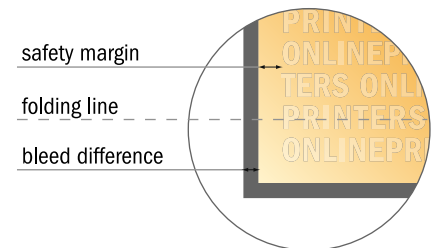

Folded Leaflets Portrait

A4 • Single fold • 4 pages

- Data format (incl. 2.00 mm bleed): 42.40 x 30.10 cm
- Trimmed size (open): 42.00 x 29.70 cm
- Trimmed size (closed): 21.00 x 29.70 cm

- **Safety margin**
Maintaining 4 mm space between the text/information and the edge of the trimmed format prevents undesirable cuts.

Please note:

- Allow for trim allowance and safety margin according to instructions.
- Arrange background graphics, images or graphics up to the edge of the data format.
- Tolerances may occur during production due to cutting, punching and folding processes.
- This sketch is not drawn to scale.
- Printing data: Instructions and templates can be found under the menu item "Printing data" at www.onlineprinters.com.