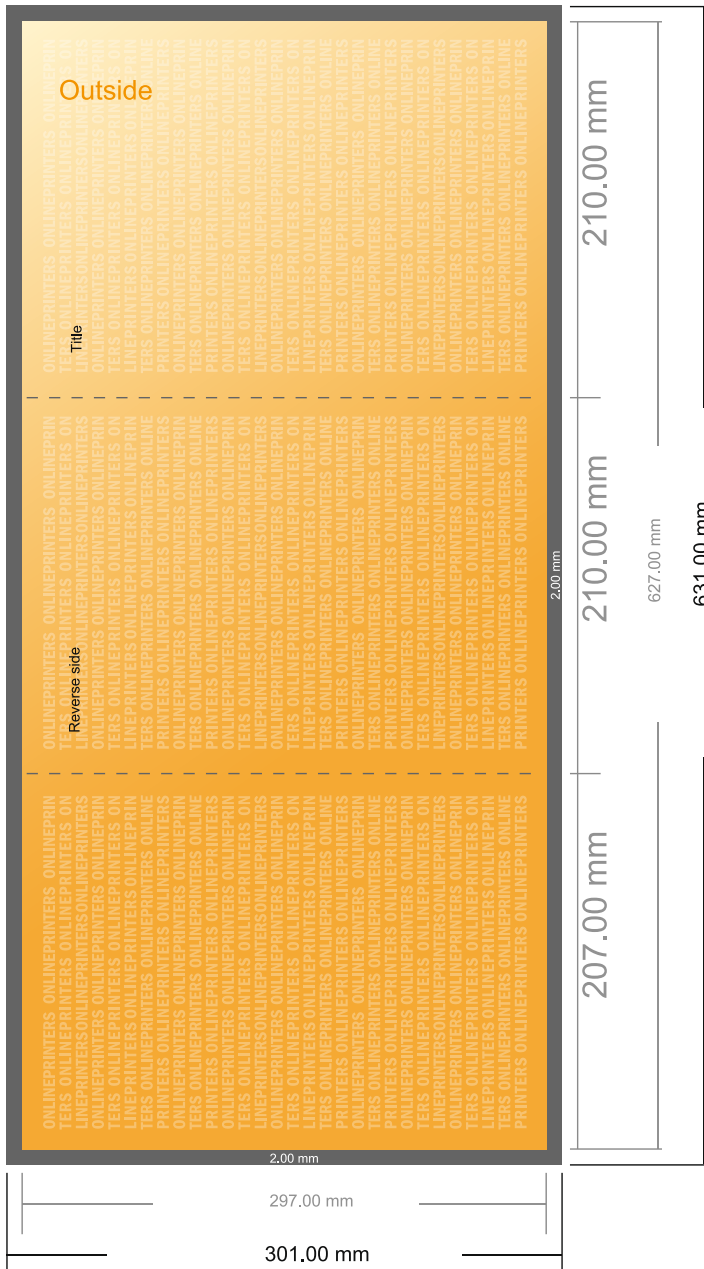

Folded Leaflets Portrait

A4 • Letter fold • 6 pages

- Data format (incl. 2.00 mm bleed): 63.10 x 30.10 cm
- Trimmed size (open): 62.70 x 29.70 cm
- Trimmed size (closed): 21.00 x 29.70 cm

■ **Safety margin**
 Maintaining 4 mm space between the text/information and the edge of the trimmed format prevents undesirable cuts.

Please note:

- Allow for trim allowance and safety margin according to instructions.
- Arrange background graphics, images or graphics up to the edge of the data format.
- Tolerances may occur during production due to cutting, punching and folding processes.
- This sketch is not drawn to scale.
- Printing data: Instructions and templates can be found under the menu item "Printing data" at www.onlineprinters.com.

Folded Leaflets Portrait

A4 • Letter fold • 6 pages

- Data format (incl. 2.00 mm bleed): 63.10 x 30.10 cm
- Trimmed size (open): 62.70 x 29.70 cm
- Trimmed size (closed): 21.00 x 29.70 cm

▪ **Safety margin**
 Maintaining 4 mm space between the text/information and the edge of the trimmed format prevents undesirable cuts.