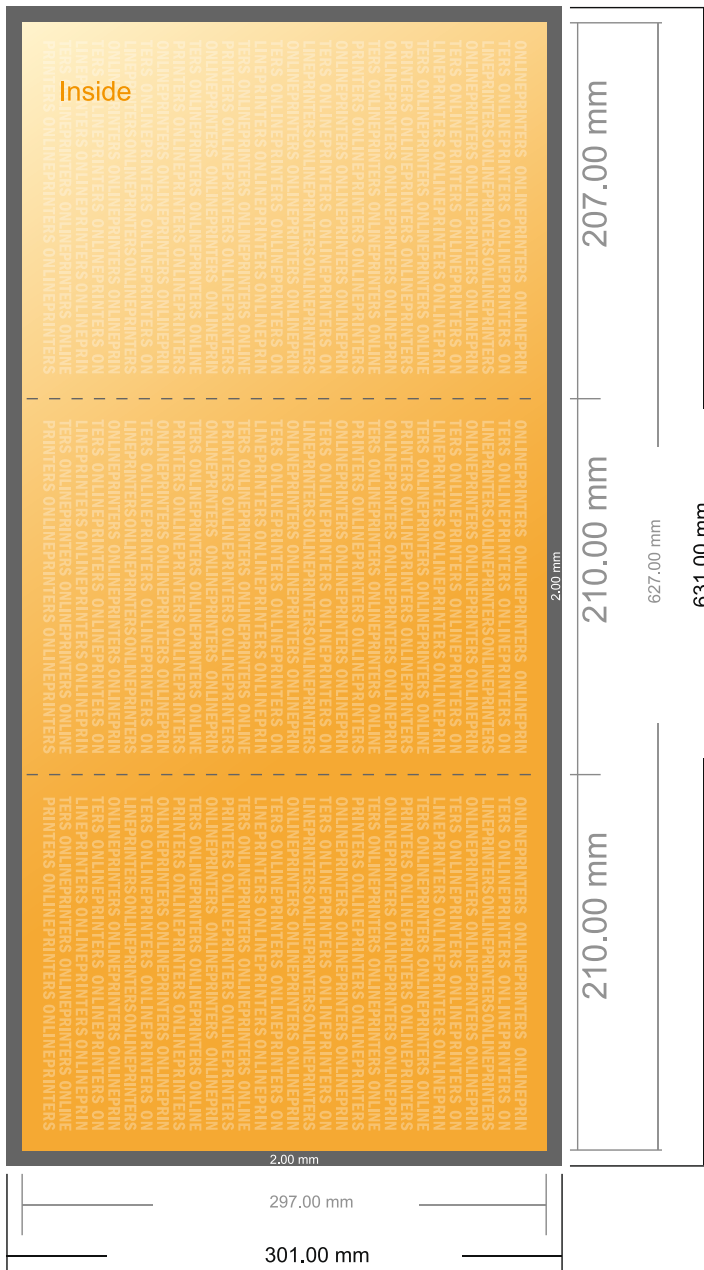

Folded Leaflets Portrait

A4 • Letter fold • 6 pages

- Data format (incl. 2.00 mm bleed): 63.10 x 30.10 cm
- Trimmed size (open): 62.70 x 29.70 cm
- Trimmed size (closed): 21.00 x 29.70 cm

■ **Safety margin**
 Maintaining 4 mm space between the text/information and the edge of the trimmed format prevents undesirable cuts.

Please note:

- Allow for trim allowance and safety margin according to instructions.
- Arrange background graphics, images or graphics up to the edge of the data format.
- Tolerances may occur during production due to cutting, punching and folding processes.
- This sketch is not drawn to scale.
- Printing data: Instructions and templates can be found under the menu item "Printing data" at www.onlineprinters.com.

Folded Leaflets Portrait

A4 • Letter fold • 6 pages

- Data format (incl. 2.00 mm bleed): 63.10 x 30.10 cm
- Trimmed size (open): 62.70 x 29.70 cm
- Trimmed size (closed): 21.00 x 29.70 cm

▪ **Safety margin**
 Maintaining 4 mm space between the text/information and the edge of the trimmed format prevents undesirable cuts.