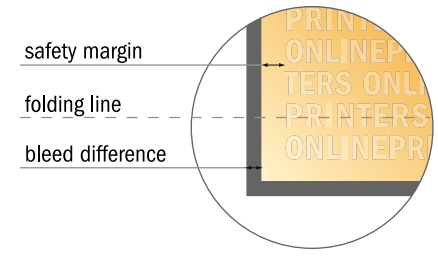

Folded Leaflets Portrait

A4 • Letter fold • 6 pages

- Data format (incl. 2.00 mm bleed): 63.10 x 30.10 cm
- Trimmed size (open): 62.70 x 29.70 cm
- Trimmed size (closed): 21.00 x 29.70 cm

■ **Safety margin**
 Maintaining 4 mm space between the text/information and the edge of the trimmed format prevents undesirable cuts.

Please note:

- Allow for trim allowance and safety margin according to instructions.
- Arrange background graphics, images or graphics up to the edge of the data format.
- Tolerances may occur during production due to cutting, punching and folding processes.
- This sketch is not drawn to scale.
- Printing data: Instructions and templates can be found under the menu item "Printing data" at www.onlineprinters.com.

Folded Leaflets Portrait

A4 • Letter fold • 6 pages

- Data format (incl. 2.00 mm bleed): 63.10 x 30.10 cm
- Trimmed size (open): 62.70 x 29.70 cm
- Trimmed size (closed): 21.00 x 29.70 cm

▪ **Safety margin**
 Maintaining 4 mm space between the text/information and the edge of the trimmed format prevents undesirable cuts.