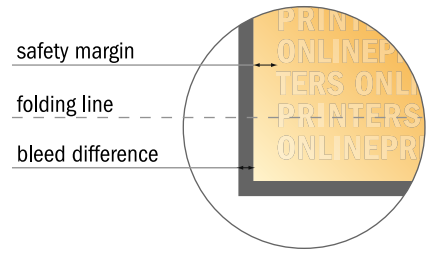

Folded Leaflets Portrait

A4 • Letter fold • 6 pages

- Data format (incl. 2.00 mm bleed): 63.10 x 30.10 cm
- Trimmed size (open): 62.70 x 29.70 cm
- Trimmed size (closed): 21.00 x 29.70 cm

■ **Safety margin**
 Maintaining 4 mm space between the text/information and the edge of the trimmed format prevents undesirable cuts.

Please note:

- Allow for trim allowance and safety margin according to instructions.
- Arrange background graphics, images or graphics up to the edge of the data format.
- Tolerances may occur during production due to cutting, punching and folding processes.
- This sketch is not drawn to scale.
- Printing data: Instructions and templates can be found under the menu item "Printing data" at www.onlineprinters.com.

Folded Leaflets Portrait

A4 • Letter fold • 6 pages

- Data format (incl. 2.00 mm bleed): 63.10 x 30.10 cm
- Trimmed size (open): 62.70 x 29.70 cm
- Trimmed size (closed): 21.00 x 29.70 cm

▪ **Safety margin**
 Maintaining 4 mm space between the text/information and the edge of the trimmed format prevents undesirable cuts.