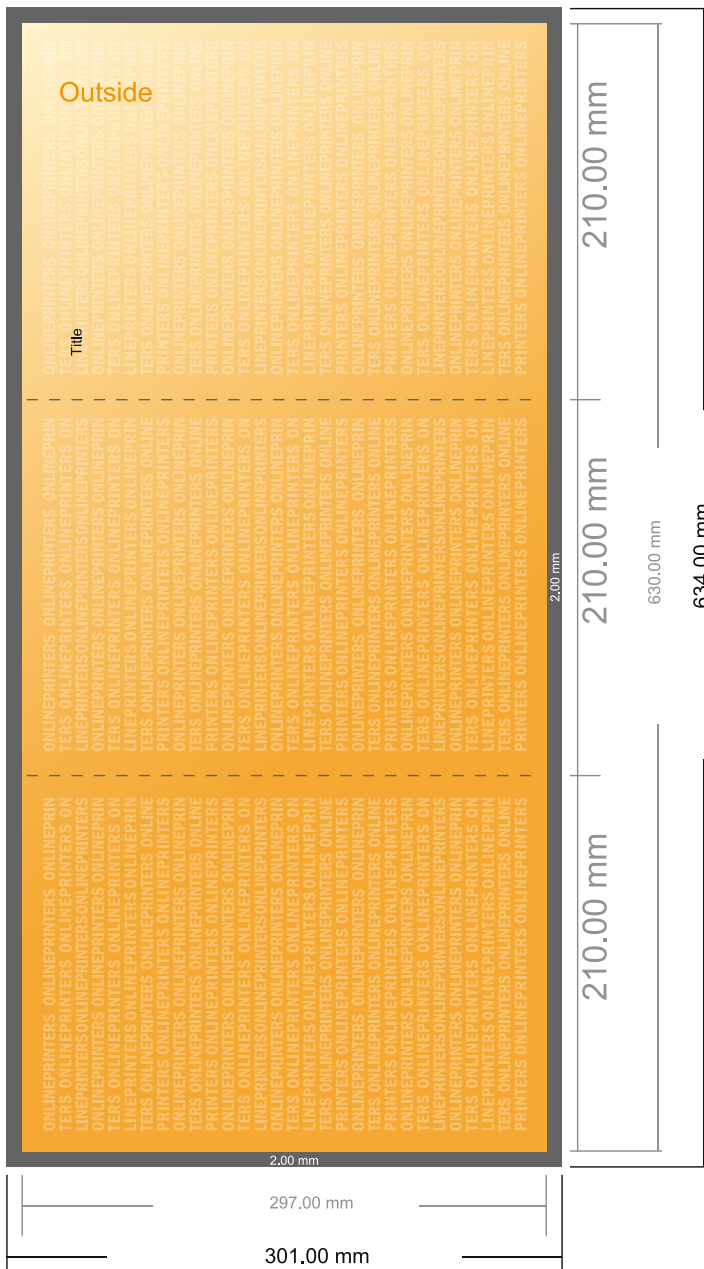

Folded Leaflets Portrait

A4 • Accordion fold • 6 pages

- Data format (incl. 2.00 mm bleed): 63.40 x 30.10 cm
- Trimmed size (open): 63.00 x 29.70 cm
- Trimmed size (closed): 21.00 x 29.70 cm

- **Safety margin**
Maintaining 4 mm space between the text/information and the edge of the trimmed format prevents undesirable cuts.

Please note:

- Allow for trim allowance and safety margin according to instructions.
- Arrange background graphics, images or graphics up to the edge of the data format.
- Tolerances may occur during production due to cutting, punching and folding processes.
- This sketch is not drawn to scale.
- Printing data: Instructions and templates can be found under the menu item "Printing data" at www.onlineprinters.com.