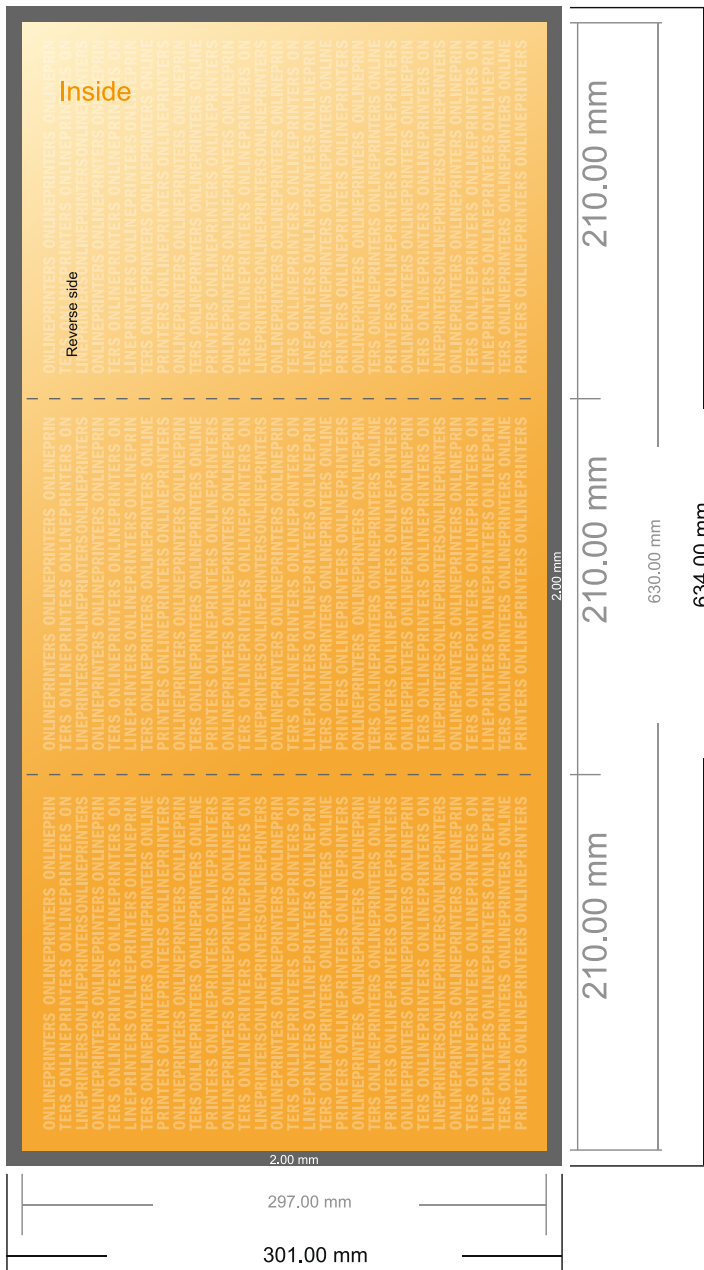

Folded Leaflets Portrait

A4 • Accordion fold • 6 pages

- Data format (incl. 2.00 mm bleed): 63.40 x 30.10 cm
- Trimmed size (open): 63.00 x 29.70 cm
- Trimmed size (closed): 21.00 x 29.70 cm

- **Safety margin**
Maintaining 4 mm space between the text/information and the edge of the trimmed format prevents undesirable cuts.

Please note:

- Allow for trim allowance and safety margin according to instructions.
- Arrange background graphics, images or graphics up to the edge of the data format.
- Tolerances may occur during production due to cutting, punching and folding processes.
- This sketch is not drawn to scale.
- Printing data: Instructions and templates can be found under the menu item "Printing data" at www.onlineprinters.com.