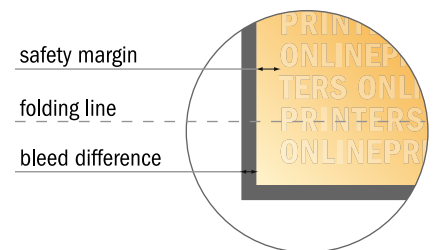

Folded Leaflets Portrait

A4 • Accordion fold • 6 pages

- Data format (incl. 2.00 mm bleed): 63.40 x 30.10 cm
- Trimmed size (open): 63.00 x 29.70 cm
- Trimmed size (closed): 21.00 x 29.70 cm

- **Safety margin**
Maintaining 4 mm space between the text/information and the edge of the trimmed format prevents undesirable cuts.

Please note:

- Allow for trim allowance and safety margin according to instructions.
- Arrange background graphics, images or graphics up to the edge of the data format.
- Tolerances may occur during production due to cutting, punching and folding processes.
- This sketch is not drawn to scale.
- Printing data: Instructions and templates can be found under the menu item "Printing data" at www.onlineprinters.com.