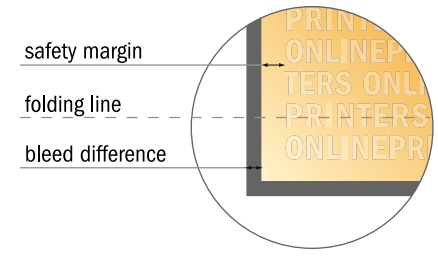

Folded Leaflets Portrait

A4 • Letter fold • 8 pages

- Data format (incl. 2.00 mm bleed): 83.50 x 30.10 cm
- Trimmed size (open): 83.10 x 29.70 cm
- Trimmed size (closed): 21.00 x 29.70 cm

▪ **Safety margin**
 Maintaining 4 mm space between the text/information and the edge of the trimmed format prevents undesirable cuts.

Please note:

- Allow for trim allowance and safety margin according to instructions.
- Arrange background graphics, images or graphics up to the edge of the data format.
- Tolerances may occur during production due to cutting, punching and folding processes.
- This sketch is not drawn to scale.
- Printing data: Instructions and templates can be found under the menu item "Printing data" at www.onlineprinters.com.