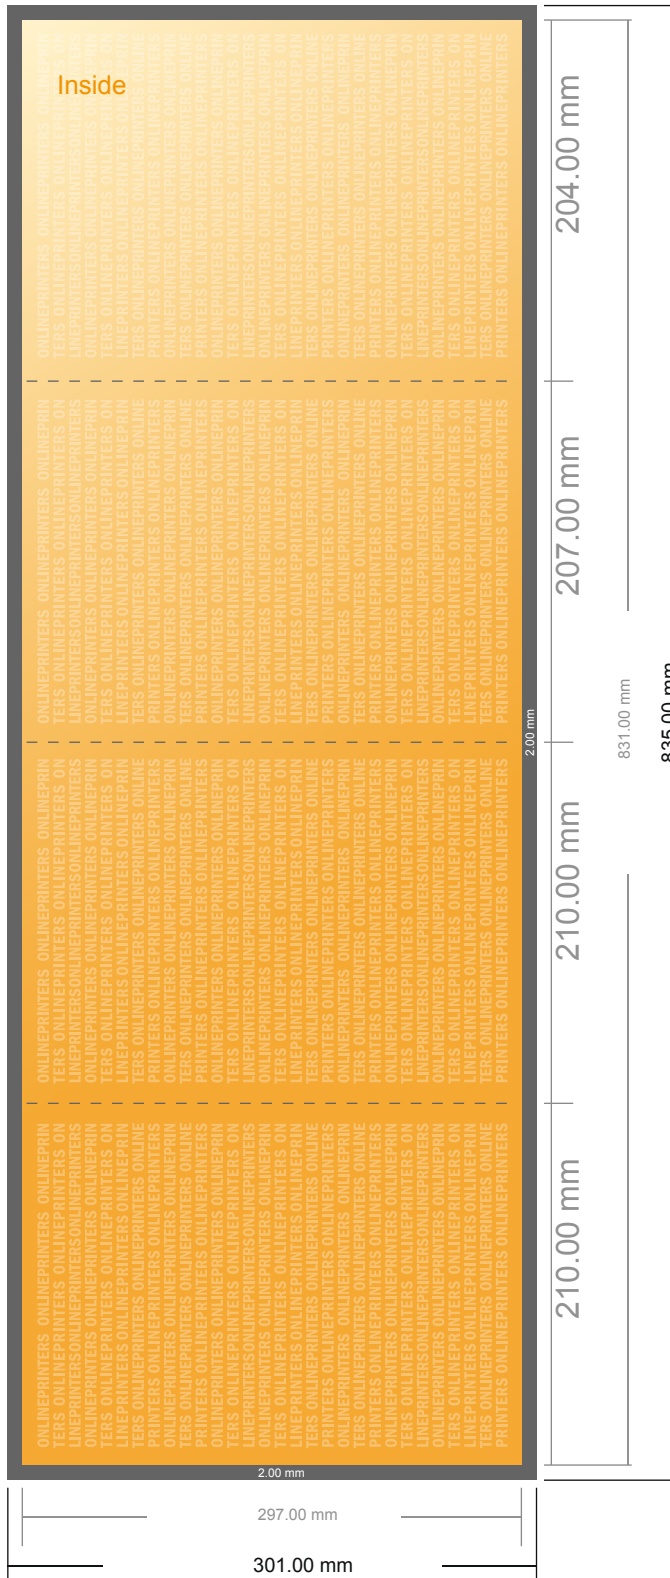

Folded Leaflets Portrait

A4 • Letter fold • 8 pages

- Data format (incl. 2.00 mm bleed): 83.50 x 30.10 cm
- Trimmed size (open): 83.10 x 29.70 cm
- Trimmed size (closed): 21.00 x 29.70 cm

▪ **Safety margin**
 Maintaining 4 mm space between the text/information and the edge of the trimmed format prevents undesirable cuts.

Please note:

- Allow for trim allowance and safety margin according to instructions.
- Arrange background graphics, images or graphics up to the edge of the data format.
- Tolerances may occur during production due to cutting, punching and folding processes.
- This sketch is not drawn to scale.
- Printing data: Instructions and templates can be found under the menu item "Printing data" at www.onlineprinters.com.