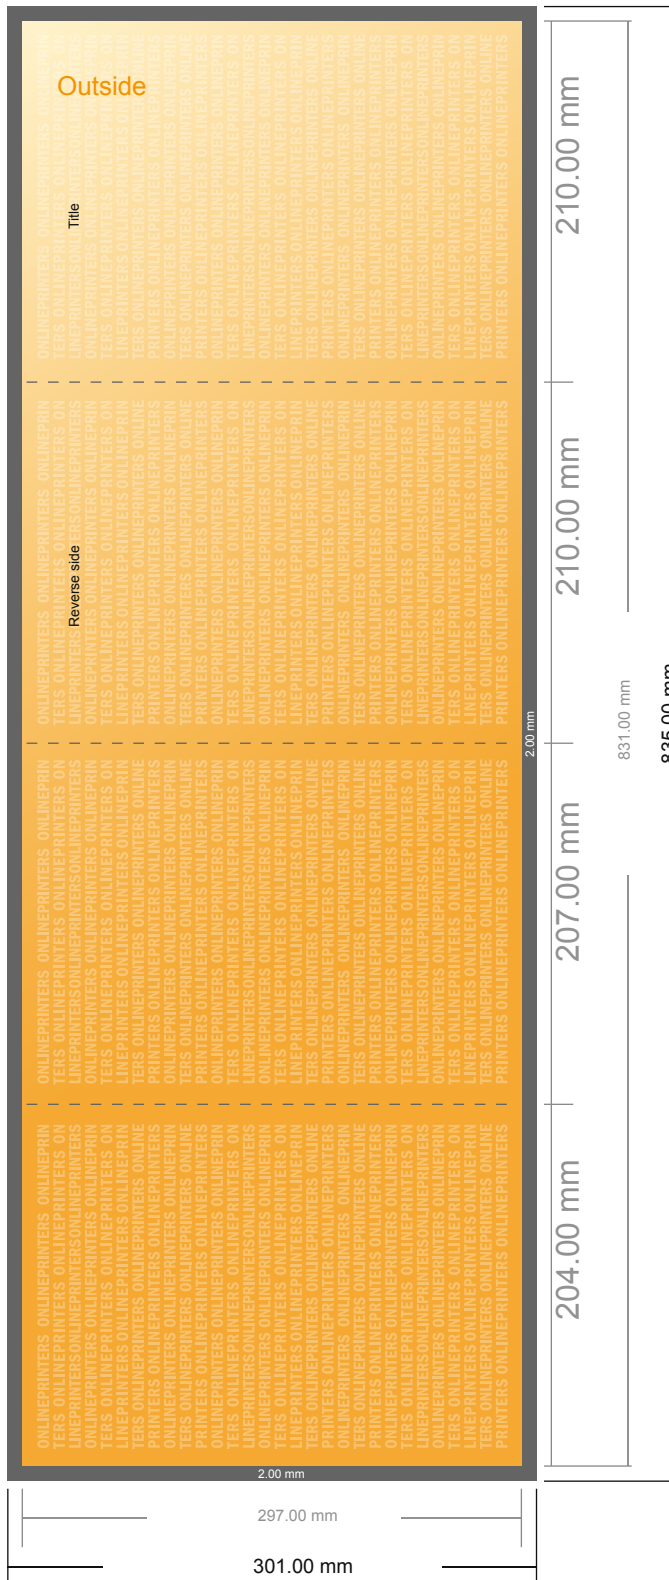

Folded Leaflets Portrait

A4 • Letter fold • 8 pages

- Data format (incl. 2.00 mm bleed): 83.50 x 30.10 cm
- Trimmed size (open): 83.10 x 29.70 cm
- Trimmed size (closed): 21.00 x 29.70 cm

▪ **Safety margin**
 Maintaining 4 mm space between the text/information and the edge of the trimmed format prevents undesirable cuts.

Please note:

- Allow for trim allowance and safety margin according to instructions.
- Arrange background graphics, images or graphics up to the edge of the data format.
- Tolerances may occur during production due to cutting, punching and folding processes.
- This sketch is not drawn to scale.
- Printing data: Instructions and templates can be found under the menu item "Printing data" at www.onlineprinters.com.