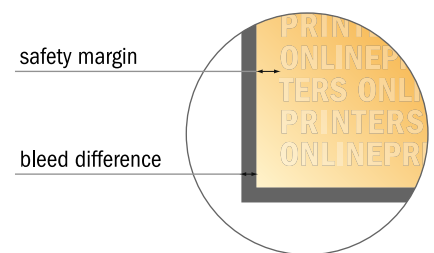

Flyers & Leaflets eco/natural paper

A6

- **Data format**
(incl. 2.00 mm bleed):
10.90 x 15.20 cm
- **Trimmed size:**
10.50 x 14.80 cm
- **Safety margin**
Maintaining 4 mm space between the text/information and the edge of the trimmed format prevents undesirable cuts.

Please note:

- Allow for trim allowance and safety margin according to instructions.
- Arrange background graphics, images or graphics up to the edge of the data format.
- Tolerances may occur during production due to cutting, punching and folding processes.
- This sketch is not drawn to scale.
- Printing data: Instructions and templates can be found under the menu item "Printing data" at www.onlineprinters.com.