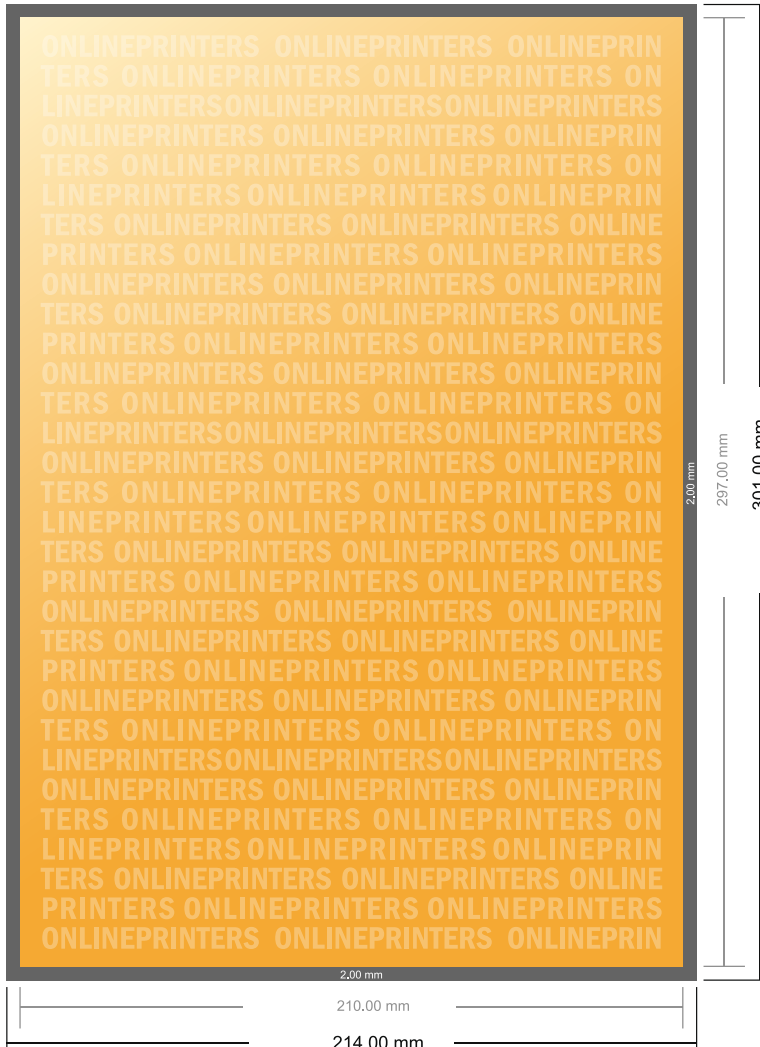

Flyers & Leaflets eco/natural paper

A4

- Data format (incl. 2.00 mm bleed): 21.40 x 30.10 cm
- Trimmed size: 21.00 x 29.70 cm
- **Safety margin**
Maintaining 4 mm space between the text/information and the edge of the trimmed format prevents undesirable cuts.

Please note:

- Allow for trim allowance and safety margin according to instructions.
- Arrange background graphics, images or graphics up to the edge of the data format.
- Tolerances may occur during production due to cutting, punching and folding processes.
- This sketch is not drawn to scale.
- Printing data: Instructions and templates can be found under the menu item "Printing data" at www.onlineprinters.com.