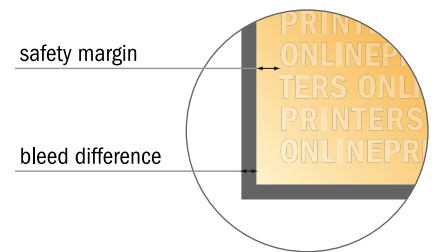

Flyers & Leaflets eco/natural paper

A4

- Data format (incl. 2.00 mm bleed): 21.40 x 30.10 cm
- Trimmed size: 21.00 x 29.70 cm
- **Safety margin**
Maintaining 4 mm space between the text/information and the edge of the trimmed format prevents undesirable cuts.

Please note:

- Allow for trim allowance and safety margin according to instructions.
- Arrange background graphics, images or graphics up to the edge of the data format.
- Tolerances may occur during production due to cutting, punching and folding processes.
- This sketch is not drawn to scale.
- Printing data: Instructions and templates can be found under the menu item "Printing data" at www.onlineprinters.com.