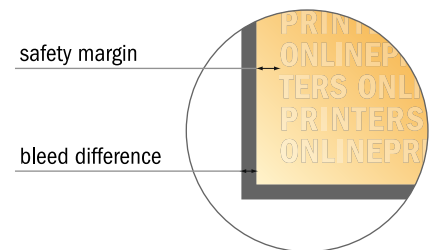

## Flyers & Leaflets eco/natural paper DIN-A5 Half

- Data format  
(incl. 2.00 mm bleed):  
7.60 x 21.40 cm
- Trimmed size:  
7.20 x 21.00 cm
- **Safety margin**  
Maintaining 4 mm space between the text/information and the edge of the trimmed format prevents undesirable cuts.

### Please note:

- Allow for trim allowance and safety margin according to instructions.
- Arrange background graphics, images or graphics up to the edge of the data format.
- Tolerances may occur during production due to cutting, punching and folding processes.
- This sketch is not drawn to scale.
- Printing data: Instructions and templates can be found under the menu item "Printing data" at [www.onlineprinters.com](http://www.onlineprinters.com).