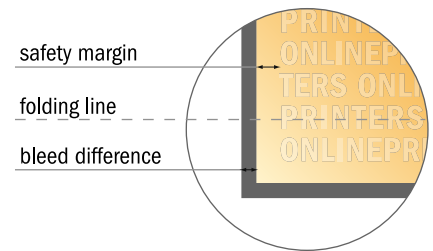

Folded Leaflets Portrait

A7 • Letter fold • 6 pages

- Data format
(incl. 2.00 mm bleed):
22.30 x 10.90 cm
- Trimmed size (open):
21.90 x 10.50 cm
- Trimmed size (closed):
7.40 x 10.50 cm

- **Safety margin**
Maintaining 4 mm space between the text/information and the edge of the trimmed format prevents undesirable cuts.

Please note:

- Allow for trim allowance and safety margin according to instructions.
- Arrange background graphics, images or graphics up to the edge of the data format.
- Tolerances may occur during production due to cutting, punching and folding processes.
- This sketch is not drawn to scale.
- Printing data: Instructions and templates can be found under the menu item "Printing data" at www.onlineprinters.com.