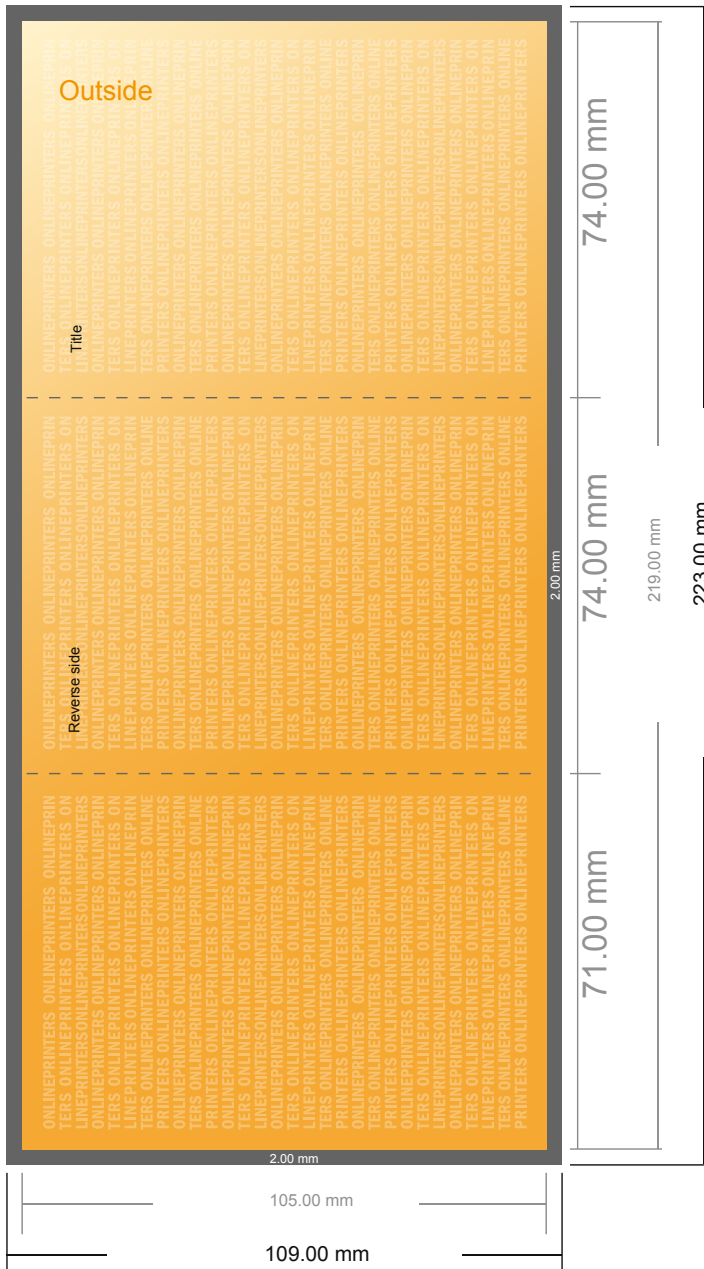

Folded Leaflets Portrait

A7 • Letter fold • 6 pages

- Data format
(incl. 2.00 mm bleed):
22.30 x 10.90 cm
- Trimmed size (open):
21.90 x 10.50 cm
- Trimmed size (closed):
7.40 x 10.50 cm

- **Safety margin**
Maintaining 4 mm space between the text/information and the edge of the trimmed format prevents undesirable cuts.

Please note:

- Allow for trim allowance and safety margin according to instructions.
- Arrange background graphics, images or graphics up to the edge of the data format.
- Tolerances may occur during production due to cutting, punching and folding processes.
- This sketch is not drawn to scale.
- Printing data: Instructions and templates can be found under the menu item "Printing data" at www.onlineprinters.com.