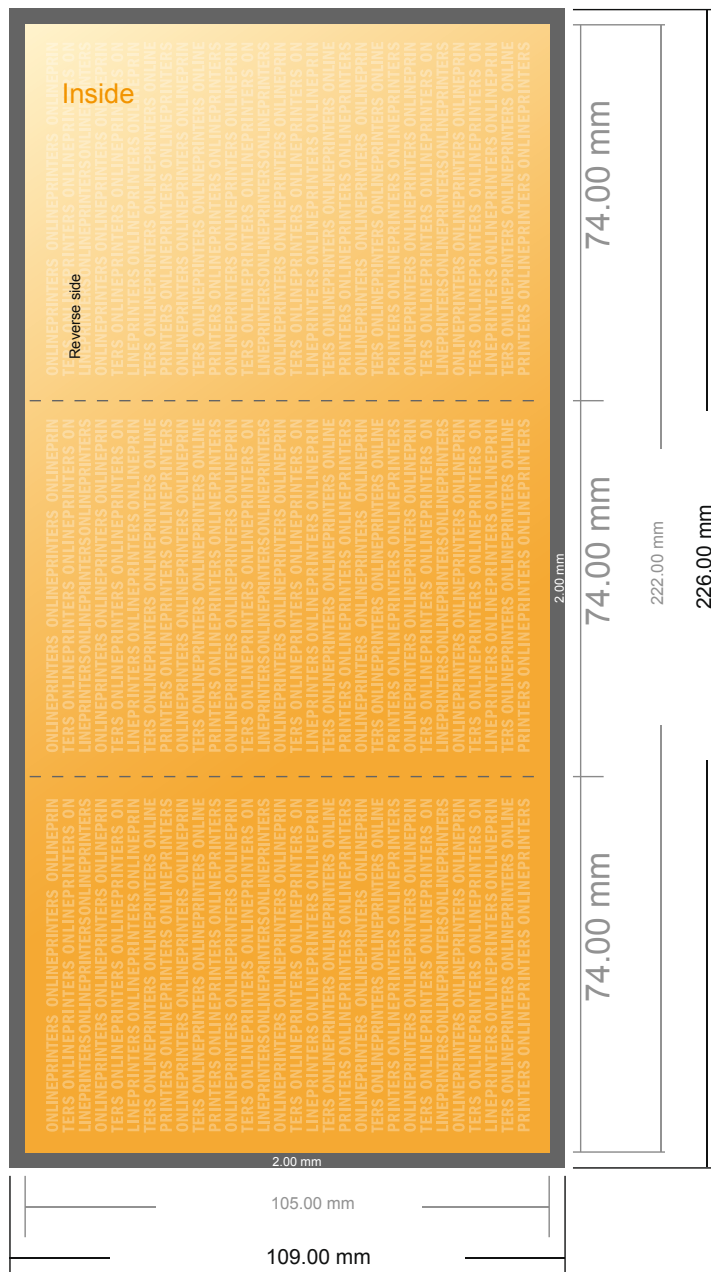

Folded Leaflets Portrait

A7 • Accordion fold • 6 pages

- Data format
(incl. 2.00 mm bleed):
22.60 x 10.90 cm
- Trimmed size (open):
22.20 x 10.50 cm
- Trimmed size (closed):
7.40 x 10.50 cm

- **Safety margin**
Maintaining 4 mm space between the text/information and the edge of the trimmed format prevents undesirable cuts.

Please note:

- Allow for trim allowance and safety margin according to instructions.
- Arrange background graphics, images or graphics up to the edge of the data format.
- Tolerances may occur during production due to cutting, punching and folding processes.
- This sketch is not drawn to scale.
- Printing data: Instructions and templates can be found under the menu item "Printing data" at www.onlineprinters.com.

Folded Leaflets Portrait

A7 • Accordion fold • 6 pages

- Data format (incl. 2.00 mm bleed): 22.60 x 10.90 cm
- Trimmed size (open): 22.20 x 10.50 cm
- Trimmed size (closed): 7.40 x 10.50 cm

▪ **Safety margin**
 Maintaining 4 mm space between the text/information and the edge of the trimmed format prevents undesirable cuts.