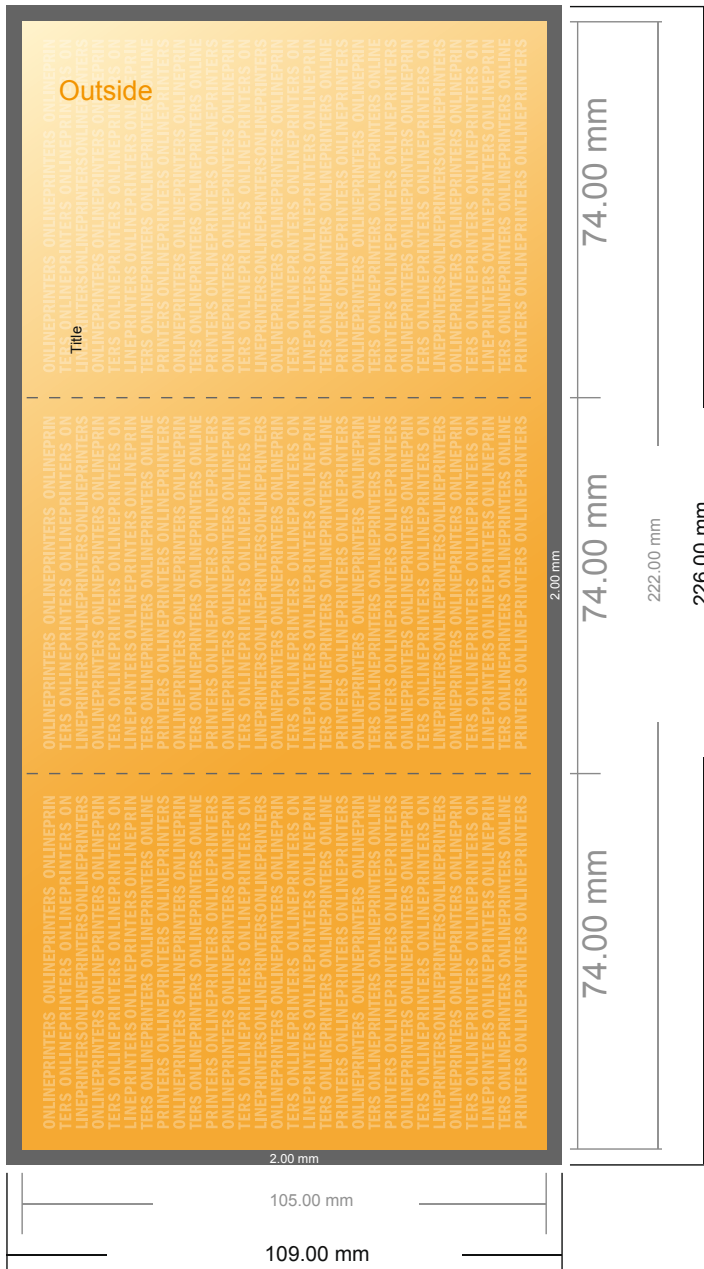

Folded Leaflets Portrait

A7 • Accordion fold • 6 pages

- Data format
(incl. 2.00 mm bleed):
22.60 x 10.90 cm
- Trimmed size (open):
22.20 x 10.50 cm
- Trimmed size (closed):
7.40 x 10.50 cm

- **Safety margin**
Maintaining 4 mm space between the text/information and the edge of the trimmed format prevents undesirable cuts.

Please note:

- Allow for trim allowance and safety margin according to instructions.
- Arrange background graphics, images or graphics up to the edge of the data format.
- Tolerances may occur during production due to cutting, punching and folding processes.
- This sketch is not drawn to scale.
- Printing data: Instructions and templates can be found under the menu item "Printing data" at www.onlineprinters.com.

Folded Leaflets Portrait

A7 • Accordion fold • 6 pages

- Data format (incl. 2.00 mm bleed): 22.60 x 10.90 cm
- Trimmed size (open): 22.20 x 10.50 cm
- Trimmed size (closed): 7.40 x 10.50 cm

▪ **Safety margin**
 Maintaining 4 mm space between the text/information and the edge of the trimmed format prevents undesirable cuts.