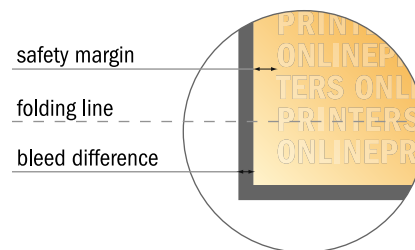

Folded Leaflets Portrait

A7 • Accordion fold • 6 pages

- Data format
(incl. 2.00 mm bleed):
22.60 x 10.90 cm
- Trimmed size (open):
22.20 x 10.50 cm
- Trimmed size (closed):
7.40 x 10.50 cm

- **Safety margin**
Maintaining 4 mm space between the text/information and the edge of the trimmed format prevents undesirable cuts.

Please note:

- Allow for trim allowance and safety margin according to instructions.
- Arrange background graphics, images or graphics up to the edge of the data format.
- Tolerances may occur during production due to cutting, punching and folding processes.
- This sketch is not drawn to scale.
- Printing data: Instructions and templates can be found under the menu item "Printing data" at www.onlineprinters.com.

Folded Leaflets Portrait

A7 • Accordion fold • 6 pages

- Data format (incl. 2.00 mm bleed): 22.60 x 10.90 cm
- Trimmed size (open): 22.20 x 10.50 cm
- Trimmed size (closed): 7.40 x 10.50 cm

▪ **Safety margin**
 Maintaining 4 mm space between the text/information and the edge of the trimmed format prevents undesirable cuts.