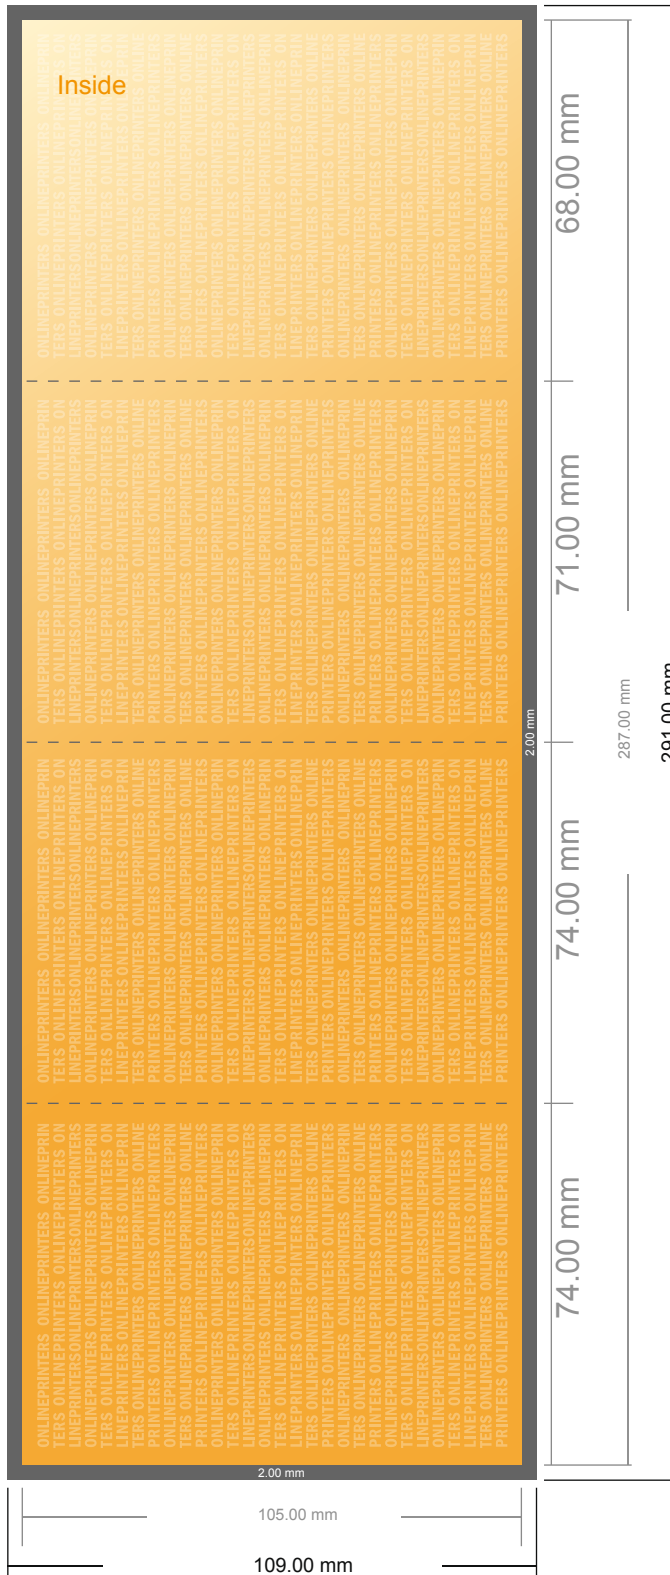

## Folded Leaflets Portrait

A7 • Letter fold • 8 pages

- Data format (incl. 2.00 mm bleed): 29.10 x 10.90 cm
- Trimmed size (open): 28.70 x 10.50 cm
- Trimmed size (closed): 7.40 x 10.50 cm

- **Safety margin**  
Maintaining 4 mm space between the text/information and the edge of the trimmed format prevents undesirable cuts.

**Please note:**

- Allow for trim allowance and safety margin according to instructions.
- Arrange background graphics, images or graphics up to the edge of the data format.
- Tolerances may occur during production due to cutting, punching and folding processes.
- This sketch is not drawn to scale.
- Printing data: Instructions and templates can be found under the menu item "Printing data" at [www.onlineprinters.com](http://www.onlineprinters.com).

## Folded Leaflets Portrait

A7 • Letter fold • 8 pages

- Data format (incl. 2.00 mm bleed): 29.10 x 10.90 cm
- Trimmed size (open): 28.70 x 10.50 cm
- Trimmed size (closed): 7.40 x 10.50 cm

▪ **Safety margin**  
 Maintaining 4 mm space between the text/information and the edge of the trimmed format prevents undesirable cuts.