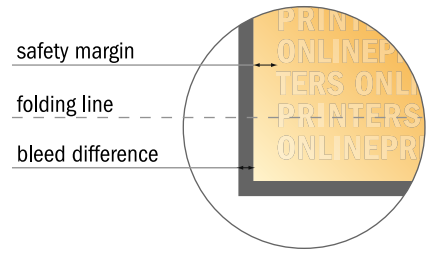

## Folded Leaflets Portrait

A7 • Letter fold • 8 pages

- Data format (incl. 2.00 mm bleed): 29.10 x 10.90 cm
- Trimmed size (open): 28.70 x 10.50 cm
- Trimmed size (closed): 7.40 x 10.50 cm

- **Safety margin**  
Maintaining 4 mm space between the text/information and the edge of the trimmed format prevents undesirable cuts.

**Please note:**

- Allow for trim allowance and safety margin according to instructions.
- Arrange background graphics, images or graphics up to the edge of the data format.
- Tolerances may occur during production due to cutting, punching and folding processes.
- This sketch is not drawn to scale.
- Printing data: Instructions and templates can be found under the menu item "Printing data" at [www.onlineprinters.com](http://www.onlineprinters.com).

## Folded Leaflets Portrait

A7 • Letter fold • 8 pages

- Data format (incl. 2.00 mm bleed): 29.10 x 10.90 cm
- Trimmed size (open): 28.70 x 10.50 cm
- Trimmed size (closed): 7.40 x 10.50 cm

▪ **Safety margin**  
 Maintaining 4 mm space between the text/information and the edge of the trimmed format prevents undesirable cuts.