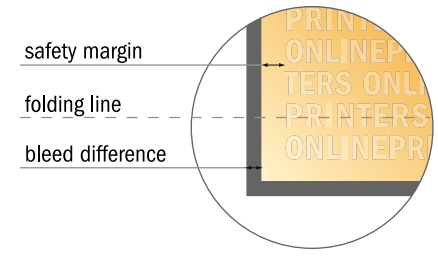

## Folded Leaflets Portrait

A7 • Letter fold • 8 pages

- Data format (incl. 2.00 mm bleed): 29.10 x 10.90 cm
- Trimmed size (open): 28.70 x 10.50 cm
- Trimmed size (closed): 7.40 x 10.50 cm

- **Safety margin**  
Maintaining 4 mm space between the text/information and the edge of the trimmed format prevents undesirable cuts.

**Please note:**

- Allow for trim allowance and safety margin according to instructions.
- Arrange background graphics, images or graphics up to the edge of the data format.
- Tolerances may occur during production due to cutting, punching and folding processes.
- This sketch is not drawn to scale.
- Printing data: Instructions and templates can be found under the menu item "Printing data" at [www.onlineprinters.com](http://www.onlineprinters.com).

## Folded Leaflets Portrait

A7 • Letter fold • 8 pages

- Data format (incl. 2.00 mm bleed): 29.10 x 10.90 cm
- Trimmed size (open): 28.70 x 10.50 cm
- Trimmed size (closed): 7.40 x 10.50 cm

▪ **Safety margin**  
 Maintaining 4 mm space between the text/information and the edge of the trimmed format prevents undesirable cuts.