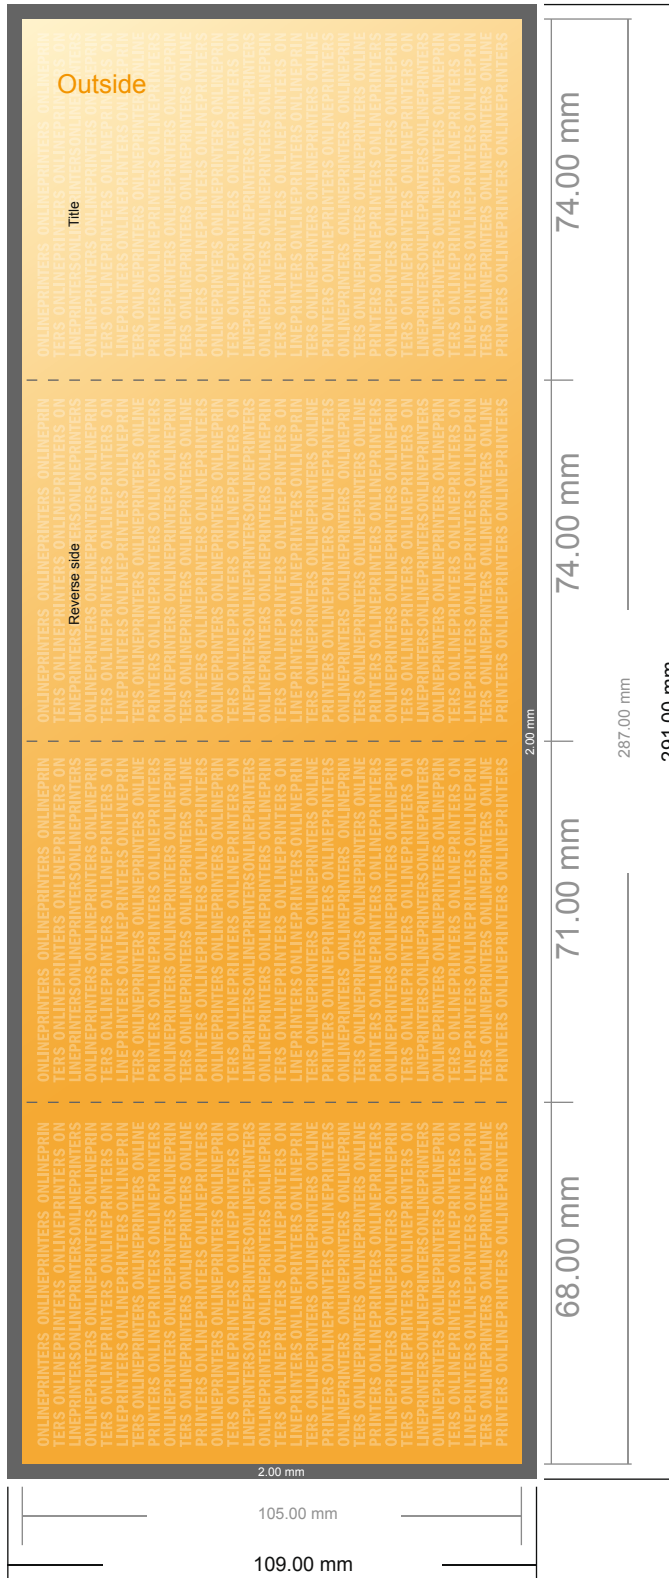

## Folded Leaflets Portrait

A7 • Letter fold • 8 pages

- Data format (incl. 2.00 mm bleed): 29.10 x 10.90 cm
- Trimmed size (open): 28.70 x 10.50 cm
- Trimmed size (closed): 7.40 x 10.50 cm

- **Safety margin**  
Maintaining 4 mm space between the text/information and the edge of the trimmed format prevents undesirable cuts.

**Please note:**

- Allow for trim allowance and safety margin according to instructions.
- Arrange background graphics, images or graphics up to the edge of the data format.
- Tolerances may occur during production due to cutting, punching and folding processes.
- This sketch is not drawn to scale.
- Printing data: Instructions and templates can be found under the menu item "Printing data" at [www.onlineprinters.com](http://www.onlineprinters.com).

## Folded Leaflets Portrait

A7 • Letter fold • 8 pages

- Data format (incl. 2.00 mm bleed): 29.10 x 10.90 cm
- Trimmed size (open): 28.70 x 10.50 cm
- Trimmed size (closed): 7.40 x 10.50 cm

▪ **Safety margin**  
 Maintaining 4 mm space between the text/information and the edge of the trimmed format prevents undesirable cuts.