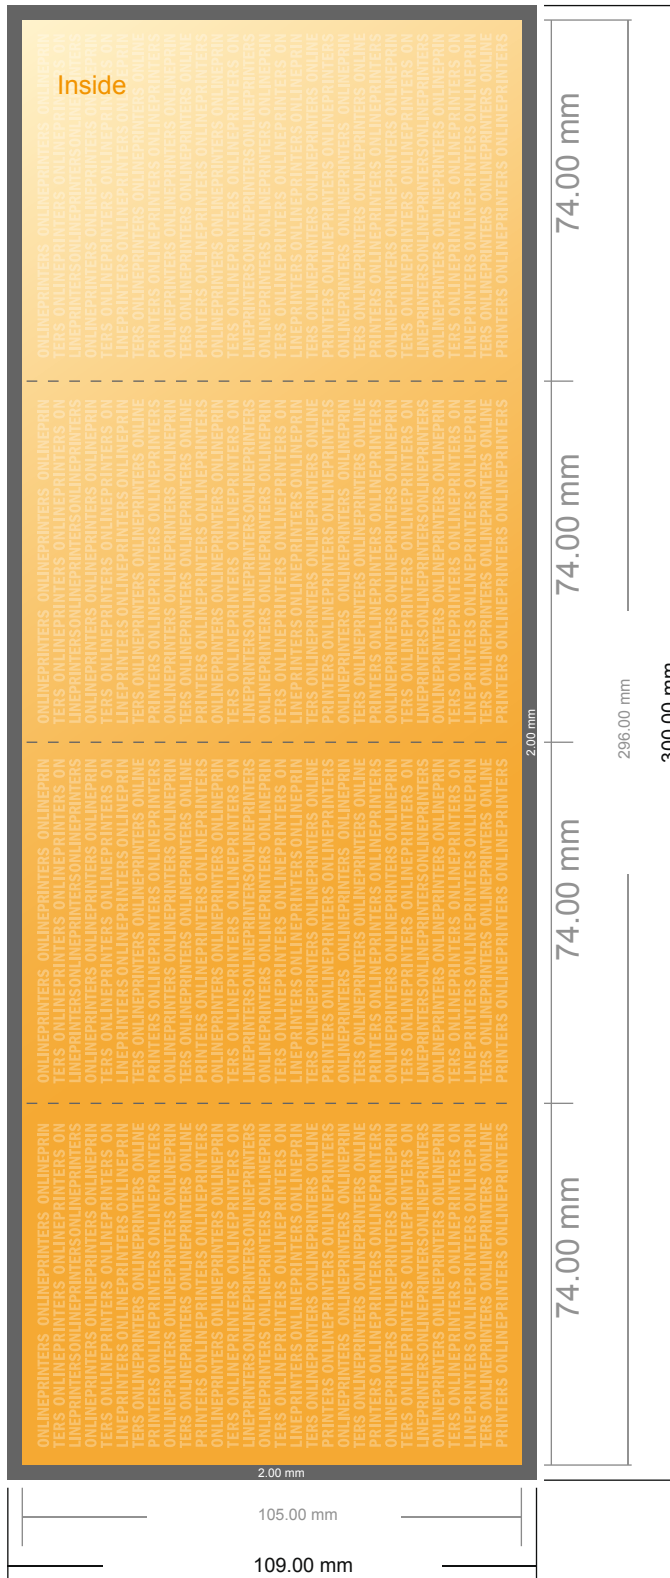

Folded Leaflets Portrait

A7 • Accordion fold • 8 pages

- Data format
(incl. 2.00 mm bleed):
30.00 x 10.90 cm
- Trimmed size (open):
29.60 x 10.50 cm
- Trimmed size (closed):
7.40 x 10.50 cm

- **Safety margin**
Maintaining 4 mm space between the text/information and the edge of the trimmed format prevents undesirable cuts.

Please note:

- Allow for trim allowance and safety margin according to instructions.
- Arrange background graphics, images or graphics up to the edge of the data format.
- Tolerances may occur during production due to cutting, punching and folding processes.
- This sketch is not drawn to scale.
- Printing data: Instructions and templates can be found under the menu item "Printing data" at www.onlineprinters.com.