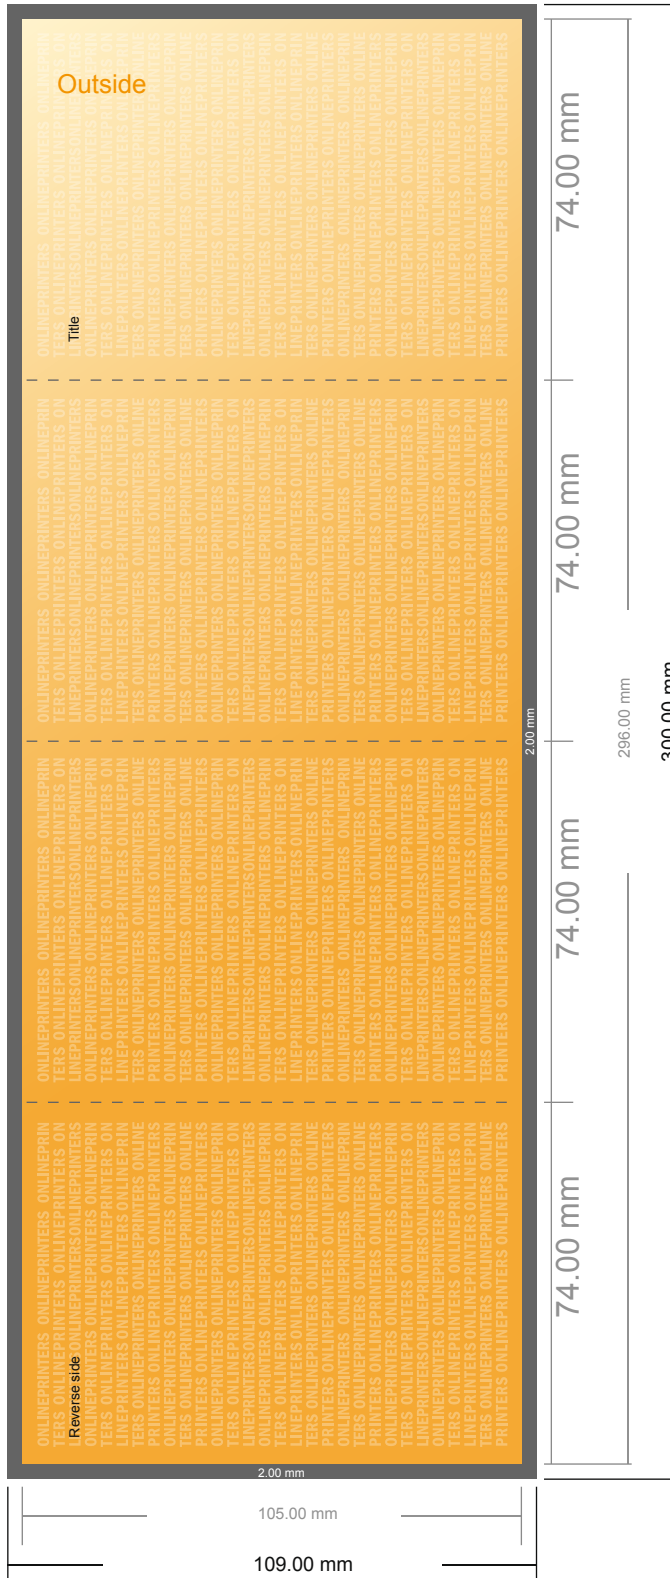

Folded Leaflets Portrait

A7 • Accordion fold • 8 pages

- Data format
(incl. 2.00 mm bleed):
30.00 x 10.90 cm
- Trimmed size (open):
29.60 x 10.50 cm
- Trimmed size (closed):
7.40 x 10.50 cm

- **Safety margin**
Maintaining 4 mm space between the text/information and the edge of the trimmed format prevents undesirable cuts.

Please note:

- Allow for trim allowance and safety margin according to instructions.
- Arrange background graphics, images or graphics up to the edge of the data format.
- Tolerances may occur during production due to cutting, punching and folding processes.
- This sketch is not drawn to scale.
- Printing data: Instructions and templates can be found under the menu item "Printing data" at www.onlineprinters.com.