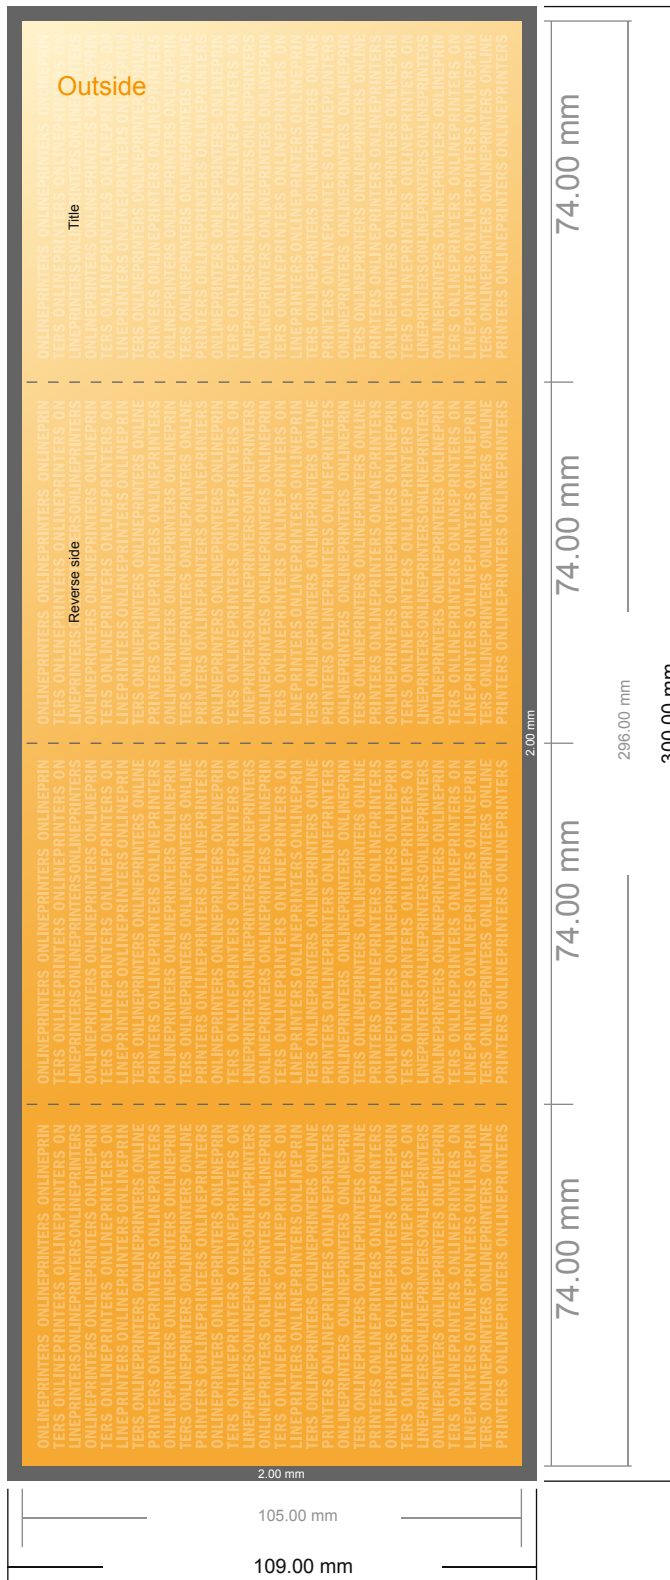

Folded Leaflets Portrait

A7 • Double parallel fold • 8 pages

- Data format
(incl. 2.00 mm bleed):
30.00 x 10.90 cm

- Trimmed size (open):
29.60 x 10.50 cm

- Trimmed size (closed):
7.40 x 10.50 cm

- **Safety margin**
Maintaining 4 mm space between the text/information and the edge of the trimmed format prevents undesirable cuts.

Please note:

- Allow for trim allowance and safety margin according to instructions.
- Arrange background graphics, images or graphics up to the edge of the data format.
- Tolerances may occur during production due to cutting, punching and folding processes.
- This sketch is not drawn to scale.
- Printing data: Instructions and templates can be found under the menu item "Printing data" at www.onlineprinters.com.