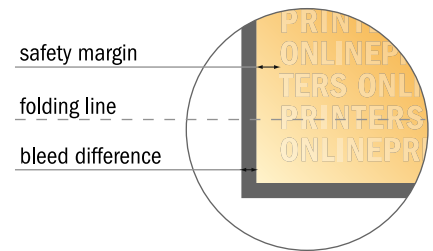

Please note:

- Allow for trim allowance and safety margin according to instructions.
- Arrange background graphics, images or graphics up to the edge of the data format.
- Tolerances may occur during production due to cutting, punching and folding processes.
- This sketch is not drawn to scale.
- Printing data: Instructions and templates can be found under the menu item "Printing data" at www.onlineprinters.com.

Folded Leaflets Portrait

A7 • Double parallel fold • 8 pages

- Data format
(incl. 2.00 mm bleed):
30.00 x 10.90 cm

- Trimmed size (open):
29.60 x 10.50 cm

- Trimmed size (closed):
7.40 x 10.50 cm

- **Safety margin**
Maintaining 4 mm space between the text/information and the edge of the trimmed format prevents undesirable cuts.