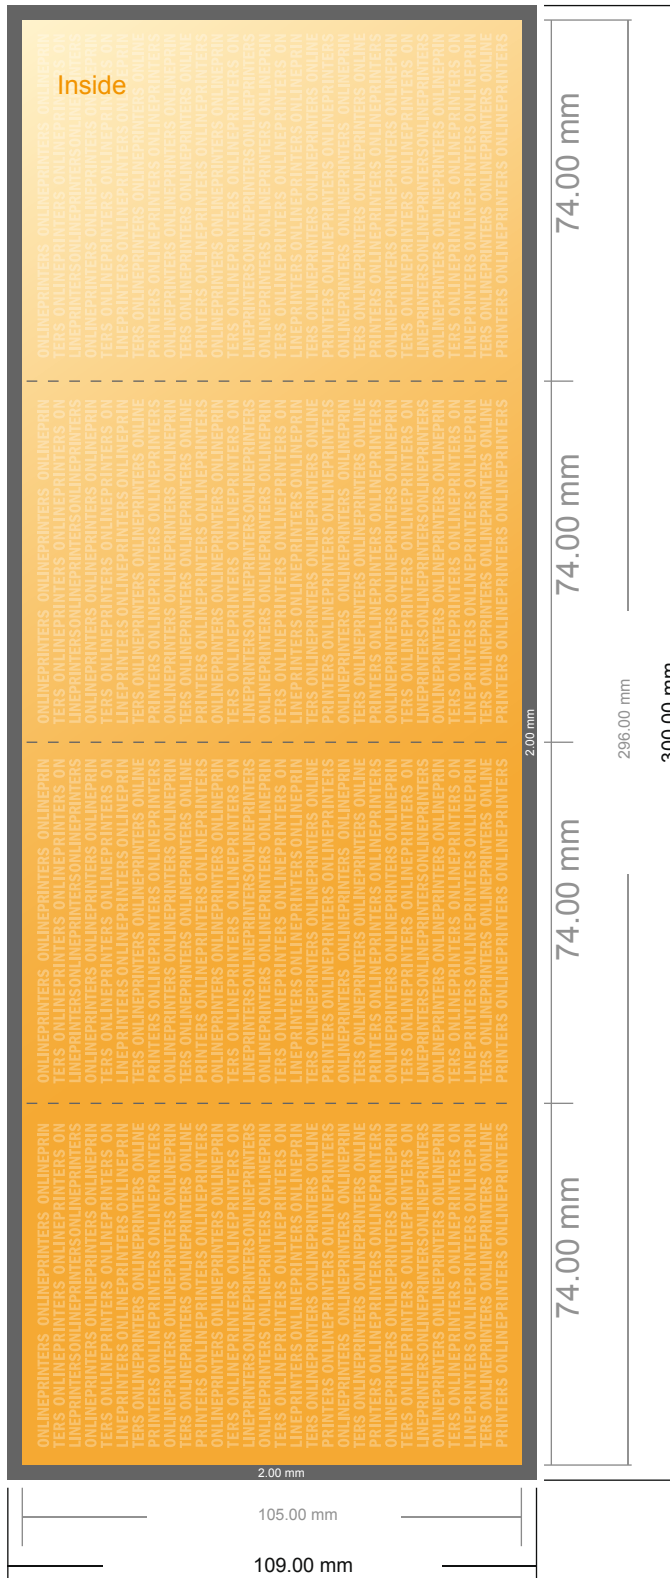

Folded Leaflets Portrait

A7 • Double parallel fold • 8 pages

- Data format
(incl. 2.00 mm bleed):
30.00 x 10.90 cm

- Trimmed size (open):
29.60 x 10.50 cm

- Trimmed size (closed):
7.40 x 10.50 cm

- **Safety margin**
Maintaining 4 mm space between the text/information and the edge of the trimmed format prevents undesirable cuts.

Please note:

- Allow for trim allowance and safety margin according to instructions.
- Arrange background graphics, images or graphics up to the edge of the data format.
- Tolerances may occur during production due to cutting, punching and folding processes.
- This sketch is not drawn to scale.
- Printing data: Instructions and templates can be found under the menu item "Printing data" at www.onlineprinters.com.