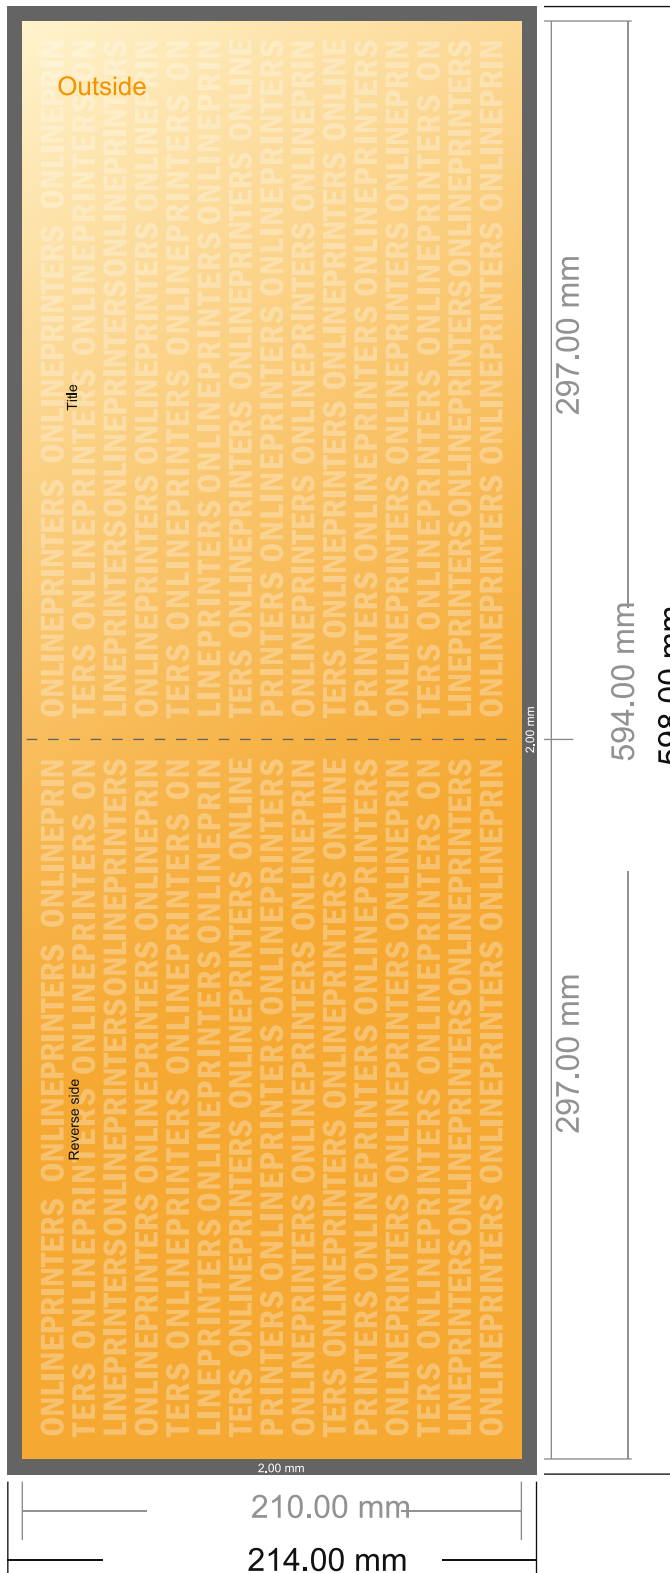

Folded Leaflets Landscape

A4 • Single fold • 4 pages

- Data format (incl. 2.00 mm bleed): 59.80 x 21.40 cm
- Trimmed size (open): 59.40 x 21.00 cm
- Trimmed size (closed): 29.70 x 21.00 cm

- **Safety margin**
Maintaining 4 mm space between the text/information and the edge of the trimmed format prevents undesirable cuts.

Please note:

- Allow for trim allowance and safety margin according to instructions.
- Arrange background graphics, images or graphics up to the edge of the data format.
- Tolerances may occur during production due to cutting, punching and folding processes.
- This sketch is not drawn to scale.
- Printing data: Instructions and templates can be found under the menu item "Printing data" at www.onlineprinters.com.

Folded Leaflets Landscape

A4 • Single fold • 4 pages

- Data format (incl. 2.00 mm bleed): 59.80 x 21.40 cm
- Trimmed size (open): 59.40 x 21.00 cm
- Trimmed size (closed): 29.70 x 21.00 cm

▪ **Safety margin**
 Maintaining 4 mm space between the text/information and the edge of the trimmed format prevents undesirable cuts.