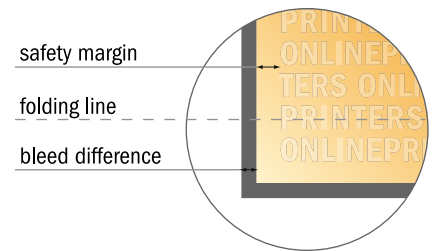

Please note:

- Allow for trim allowance and safety margin according to instructions.
- Arrange background graphics, images or graphics up to the edge of the data format.
- Tolerances may occur during production due to cutting, punching and folding processes.
- This sketch is not drawn to scale.
- Printing data: Instructions and templates can be found under the menu item "Printing data" at www.onlineprinters.com.

Folded Leaflets Landscape

A4 • Single fold • 4 pages

- Data format (incl. 2.00 mm bleed): 59.80 x 21.40 cm
- Trimmed size (open): 59.40 x 21.00 cm
- Trimmed size (closed): 29.70 x 21.00 cm

▪ **Safety margin**
 Maintaining 4 mm space between the text/information and the edge of the trimmed format prevents undesirable cuts.