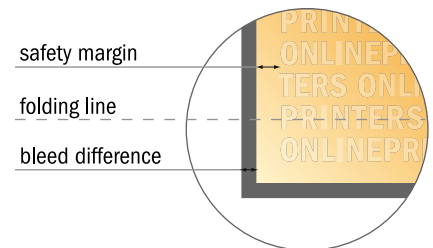

Folded Leaflets Landscape

A4 • Single fold • 4 pages

- Data format (incl. 2.00 mm bleed): 59.80 x 21.40 cm
- Trimmed size (open): 59.40 x 21.00 cm
- Trimmed size (closed): 29.70 x 21.00 cm

- **Safety margin**
Maintaining 4 mm space between the text/information and the edge of the trimmed format prevents undesirable cuts.

Please note:

- Allow for trim allowance and safety margin according to instructions.
- Arrange background graphics, images or graphics up to the edge of the data format.
- Tolerances may occur during production due to cutting, punching and folding processes.
- This sketch is not drawn to scale.
- Printing data: Instructions and templates can be found under the menu item "Printing data" at www.onlineprinters.com.

Folded Leaflets Landscape

A4 • Single fold • 4 pages

- Data format (incl. 2.00 mm bleed): 59.80 x 21.40 cm
- Trimmed size (open): 59.40 x 21.00 cm
- Trimmed size (closed): 29.70 x 21.00 cm

▪ **Safety margin**
 Maintaining 4 mm space between the text/information and the edge of the trimmed format prevents undesirable cuts.