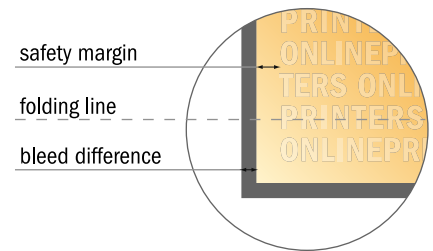

Please note:

- Allow for trim allowance and safety margin according to instructions.
- Arrange background graphics, images or graphics up to the edge of the data format.
- Tolerances may occur during production due to cutting, punching and folding processes.
- This sketch is not drawn to scale.
- Printing data: Instructions and templates can be found under the menu item "Printing data" at www.onlineprinters.com.

Folded Leaflets Landscape

A5 • Single fold • 4 pages

- Data format (incl. 2.00 mm bleed): 42.40 x 15.20 cm
- Trimmed size (open): 42.00 x 14.80 cm
- Trimmed size (closed): 21.00 x 14.80 cm

- **Safety margin**
Maintaining 4 mm space between the text/information and the edge of the trimmed format prevents undesirable cuts.