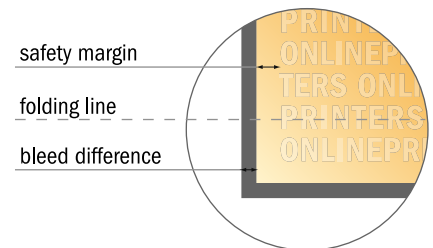

Folded Leaflets Landscape

A5 • Single fold • 4 pages

- Data format (incl. 2.00 mm bleed): 42.40 x 15.20 cm
- Trimmed size (open): 42.00 x 14.80 cm
- Trimmed size (closed): 21.00 x 14.80 cm

- **Safety margin**
Maintaining 4 mm space between the text/information and the edge of the trimmed format prevents undesirable cuts.

Please note:

- Allow for trim allowance and safety margin according to instructions.
- Arrange background graphics, images or graphics up to the edge of the data format.
- Tolerances may occur during production due to cutting, punching and folding processes.
- This sketch is not drawn to scale.
- Printing data: Instructions and templates can be found under the menu item "Printing data" at www.onlineprinters.com.