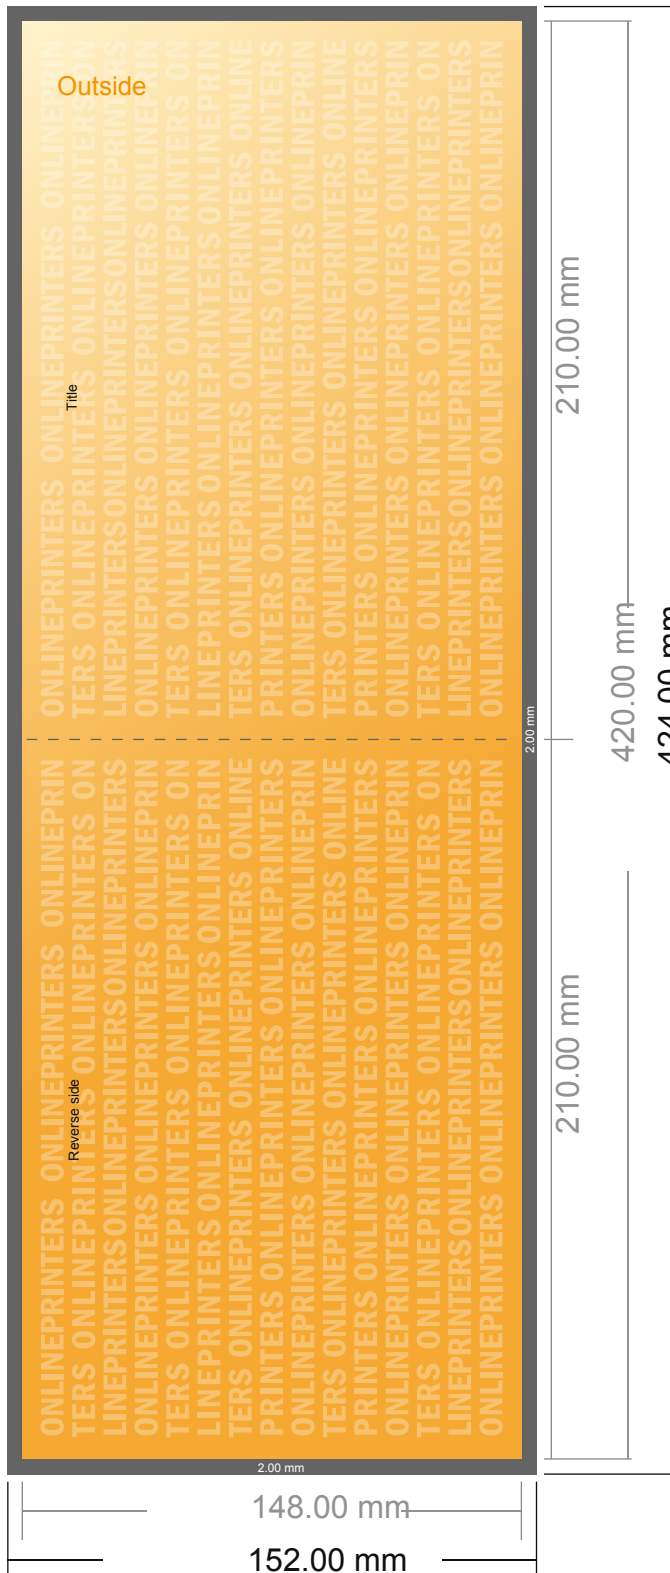

Folded Leaflets Landscape

A5 • Single fold • 4 pages

- Data format (incl. 2.00 mm bleed): 42.40 x 15.20 cm
- Trimmed size (open): 42.00 x 14.80 cm
- Trimmed size (closed): 21.00 x 14.80 cm

- **Safety margin**
Maintaining 4 mm space between the text/information and the edge of the trimmed format prevents undesirable cuts.

Please note:

- Allow for trim allowance and safety margin according to instructions.
- Arrange background graphics, images or graphics up to the edge of the data format.
- Tolerances may occur during production due to cutting, punching and folding processes.
- This sketch is not drawn to scale.
- Printing data: Instructions and templates can be found under the menu item "Printing data" at www.onlineprinters.com.