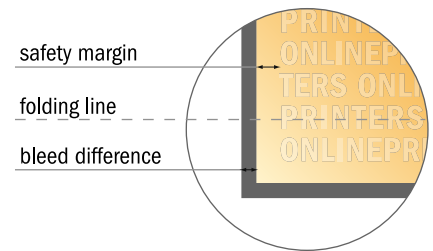

Folded Leaflets Landscape

A5 • Letter fold • 6 pages

- Data format (incl. 2.00 mm bleed): 63.10 x 15.20 cm
- Trimmed size (open): 62.70 x 14.80 cm
- Trimmed size (closed): 21.00 x 14.80 cm

▪ **Safety margin**
 Maintaining 4 mm space between the text/information and the edge of the trimmed format prevents undesirable cuts.

Please note:

- Allow for trim allowance and safety margin according to instructions.
- Arrange background graphics, images or graphics up to the edge of the data format.
- Tolerances may occur during production due to cutting, punching and folding processes.
- This sketch is not drawn to scale.
- Printing data: Instructions and templates can be found under the menu item "Printing data" at www.onlineprinters.com.

Folded Leaflets Landscape

A5 • Letter fold • 6 pages

- Data format (incl. 2.00 mm bleed): 63.10 x 15.20 cm
- Trimmed size (open): 62.70 x 14.80 cm
- Trimmed size (closed): 21.00 x 14.80 cm

- **Safety margin**
Maintaining 4 mm space between the text/information and the edge of the trimmed format prevents undesirable cuts.