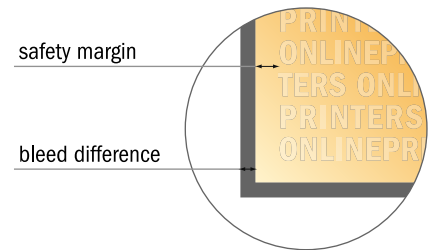

# Flyers & Leaflets eco/natural paper

A4

- Data format (incl. 2.00 mm bleed): 21.40 x 30.10 cm
- Trimmed size: 21.00 x 29.70 cm
- **Safety margin**  
Maintaining 4 mm space between the text/information and the edge of the trimmed format prevents undesirable cuts.

**Please note:**

- Allow for trim allowance and safety margin according to instructions.
- Arrange background graphics, images or graphics up to the edge of the data format.
- Tolerances may occur during production due to cutting, punching and folding processes.
- This sketch is not drawn to scale.
- Printing data: Instructions and templates can be found under the menu item "Printing data" at [www.onlineprinters.com](http://www.onlineprinters.com).