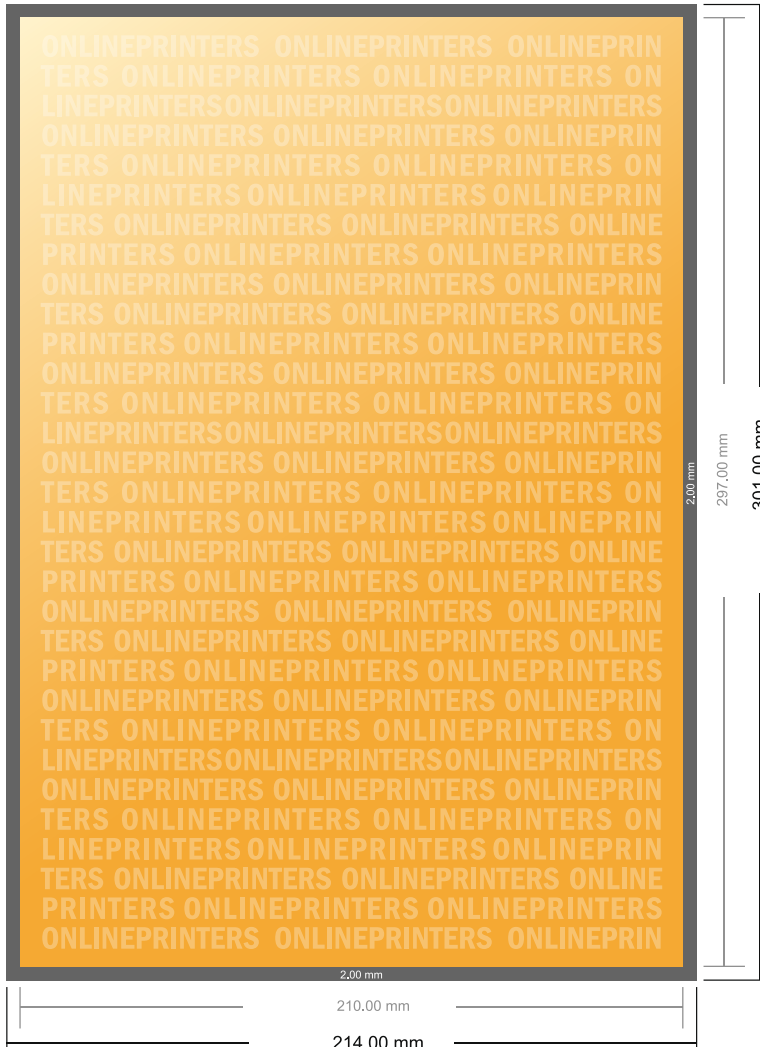

# Flyers & Leaflets eco/natural paper

A4

- Data format (incl. 2.00 mm bleed): 21.40 x 30.10 cm
- Trimmed size: 21.00 x 29.70 cm
- **Safety margin**  
Maintaining 4 mm space between the text/information and the edge of the trimmed format prevents undesirable cuts.

**Please note:**

- Allow for trim allowance and safety margin according to instructions.
- Arrange background graphics, images or graphics up to the edge of the data format.
- Tolerances may occur during production due to cutting, punching and folding processes.
- This sketch is not drawn to scale.
- Printing data: Instructions and templates can be found under the menu item "Printing data" at [www.onlineprinters.com](http://www.onlineprinters.com).