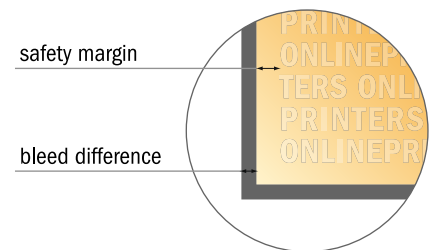

## Flyers & Leaflets eco/natural paper

Small square

- Data format (incl. 2.00 mm bleed): 10.20 x 10.20 cm
- Trimmed size: 9.80 x 9.80 cm
- **Safety margin**  
Maintaining 4 mm space between the text/information and the edge of the trimmed format prevents undesirable cuts.

### Please note:

- Allow for trim allowance and safety margin according to instructions.
- Arrange background graphics, images or graphics up to the edge of the data format.
- Tolerances may occur during production due to cutting, punching and folding processes.
- This sketch is not drawn to scale.
- Printing data: Instructions and templates can be found under the menu item "Printing data" at [www.onlineprinters.com](http://www.onlineprinters.com).