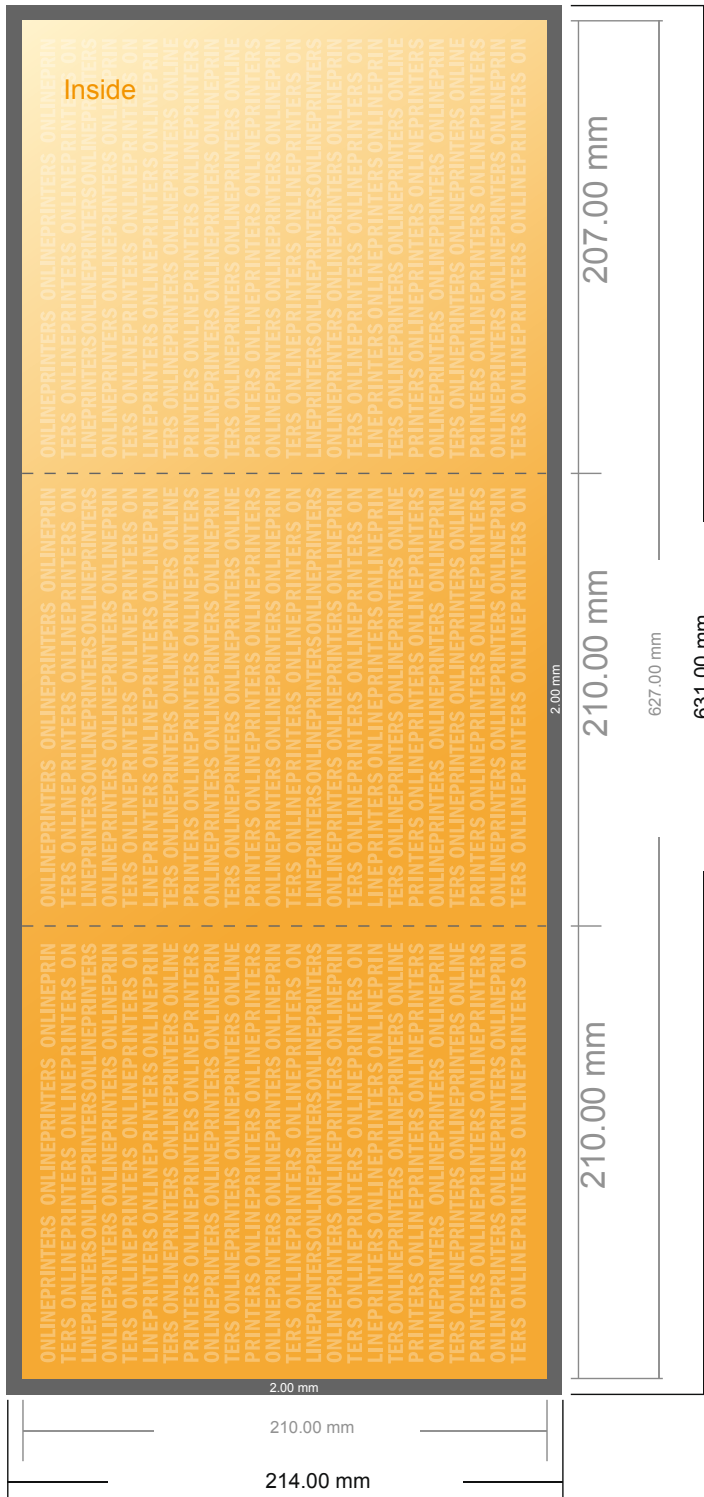

## Folded Leaflets Portrait

A4-Square • Letter fold • 6 pages

- Data format (incl. 2.00 mm bleed): 63.10 x 21.40 cm
- Trimmed size (open): 62.70 x 21.00 cm
- Trimmed size (closed): 21.00 x 21.00 cm

▪ **Safety margin**  
 Maintaining 4 mm space between the text/information and the edge of the trimmed format prevents undesirable cuts.

**Please note:**

- Allow for trim allowance and safety margin according to instructions.
- Arrange background graphics, images or graphics up to the edge of the data format.
- Tolerances may occur during production due to cutting, punching and folding processes.
- This sketch is not drawn to scale.
- Printing data: Instructions and templates can be found under the menu item "Printing data" at [www.onlineprinters.com](http://www.onlineprinters.com).

## Folded Leaflets Portrait

A4-Square • Letter fold • 6 pages

- Data format  
(incl. 2.00 mm bleed):  
63.10 x 21.40 cm
- Trimmed size (open):  
62.70 x 21.00 cm
- Trimmed size (closed):  
21.00 x 21.00 cm

### Please note:

- Allow for trim allowance and safety margin according to instructions.
- Arrange background graphics, images or graphics up to the edge of the data format.
- Tolerances may occur during production due to cutting, punching and folding processes.
- This sketch is not drawn to scale.
- Printing data: Instructions and templates can be found under the menu item "Printing data" at [www.onlineprinters.com](http://www.onlineprinters.com).