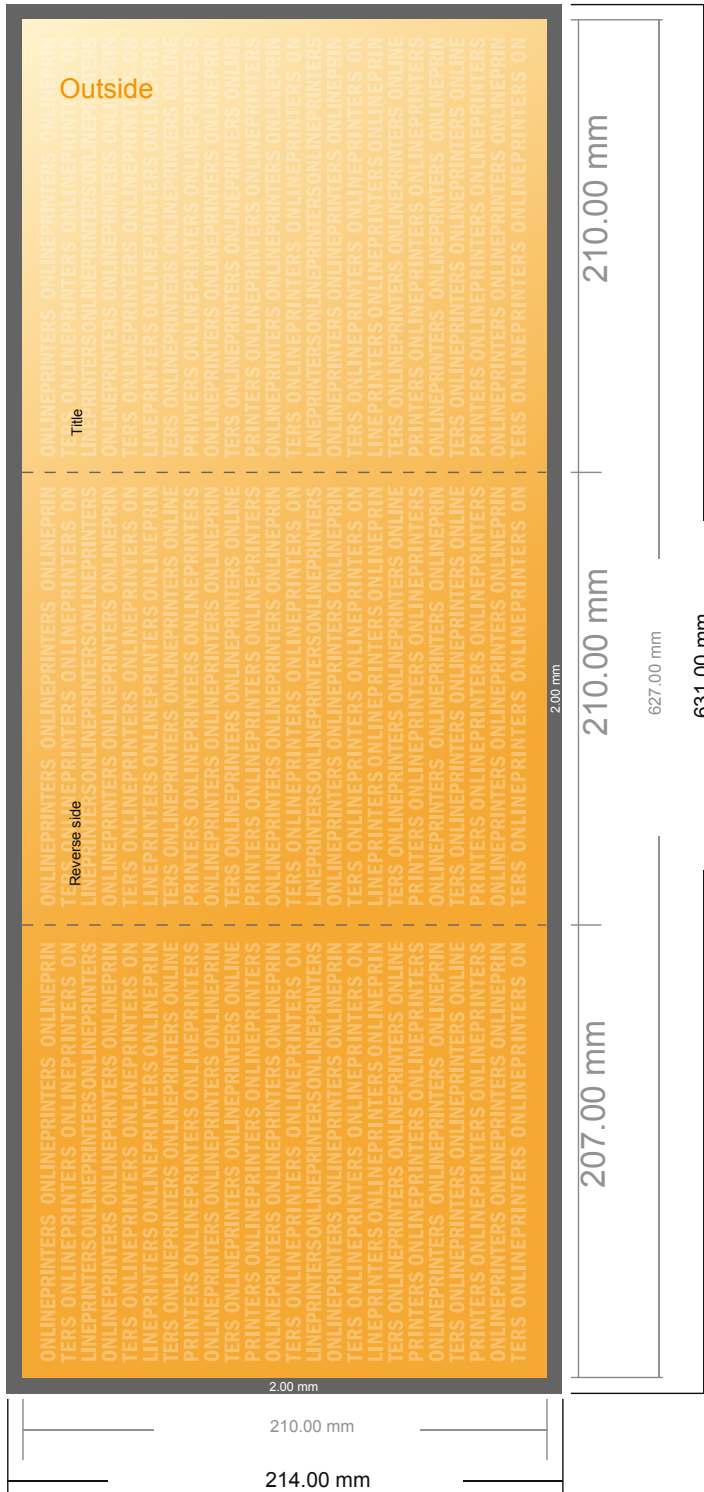

## Folded Leaflets Portrait

A4-Square • Letter fold • 6 pages

- Data format (incl. 2.00 mm bleed): 63.10 x 21.40 cm
- Trimmed size (open): 62.70 x 21.00 cm
- Trimmed size (closed): 21.00 x 21.00 cm

▪ **Safety margin**  
 Maintaining 4 mm space between the text/information and the edge of the trimmed format prevents undesirable cuts.

**Please note:**

- Allow for trim allowance and safety margin according to instructions.
- Arrange background graphics, images or graphics up to the edge of the data format.
- Tolerances may occur during production due to cutting, punching and folding processes.
- This sketch is not drawn to scale.
- Printing data: Instructions and templates can be found under the menu item "Printing data" at [www.onlineprinters.com](http://www.onlineprinters.com).

## Folded Leaflets Portrait

A4-Square • Letter fold • 6 pages

- Data format  
(incl. 2.00 mm bleed):  
63.10 x 21.40 cm
- Trimmed size (open):  
62.70 x 21.00 cm
- Trimmed size (closed):  
21.00 x 21.00 cm

### Please note:

- Allow for trim allowance and safety margin according to instructions.
- Arrange background graphics, images or graphics up to the edge of the data format.
- Tolerances may occur during production due to cutting, punching and folding processes.
- This sketch is not drawn to scale.
- Printing data: Instructions and templates can be found under the menu item "Printing data" at [www.onlineprinters.com](http://www.onlineprinters.com).