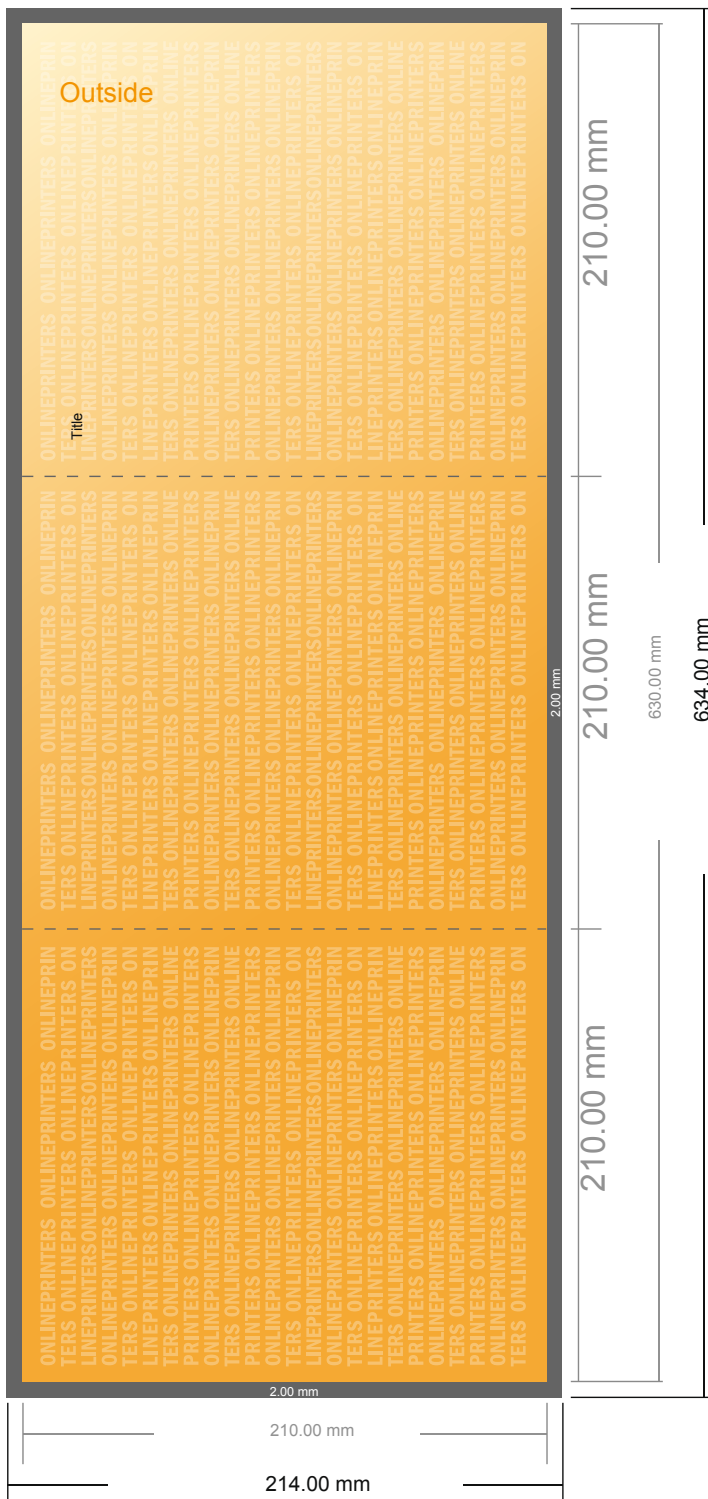

## Folded Leaflets Portrait

A4-Square • Accordion fold • 6 pages

- Data format (incl. 2.00 mm bleed): 63.40 x 21.40 cm
- Trimmed size (open): 63.00 x 21.00 cm
- Trimmed size (closed): 21.00 x 21.00 cm

- **Safety margin**  
Maintaining 4 mm space between the text/information and the edge of the trimmed format prevents undesirable cuts.

### Please note:

- Allow for trim allowance and safety margin according to instructions.
- Arrange background graphics, images or graphics up to the edge of the data format.
- Tolerances may occur during production due to cutting, punching and folding processes.
- This sketch is not drawn to scale.
- Printing data: Instructions and templates can be found under the menu item "Printing data" at [www.onlineprinters.com](http://www.onlineprinters.com).