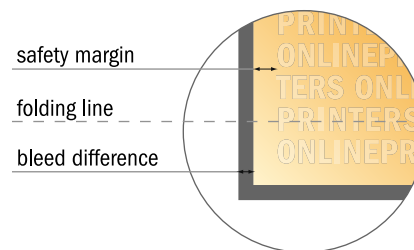

## Folded Leaflets Portrait

A4-Square • Accordion fold • 6 pages

- Data format (incl. 2.00 mm bleed): 63.40 x 21.40 cm
- Trimmed size (open): 63.00 x 21.00 cm
- Trimmed size (closed): 21.00 x 21.00 cm

- **Safety margin**  
Maintaining 4 mm space between the text/information and the edge of the trimmed format prevents undesirable cuts.

### Please note:

- Allow for trim allowance and safety margin according to instructions.
- Arrange background graphics, images or graphics up to the edge of the data format.
- Tolerances may occur during production due to cutting, punching and folding processes.
- This sketch is not drawn to scale.
- Printing data: Instructions and templates can be found under the menu item "Printing data" at [www.onlineprinters.com](http://www.onlineprinters.com).