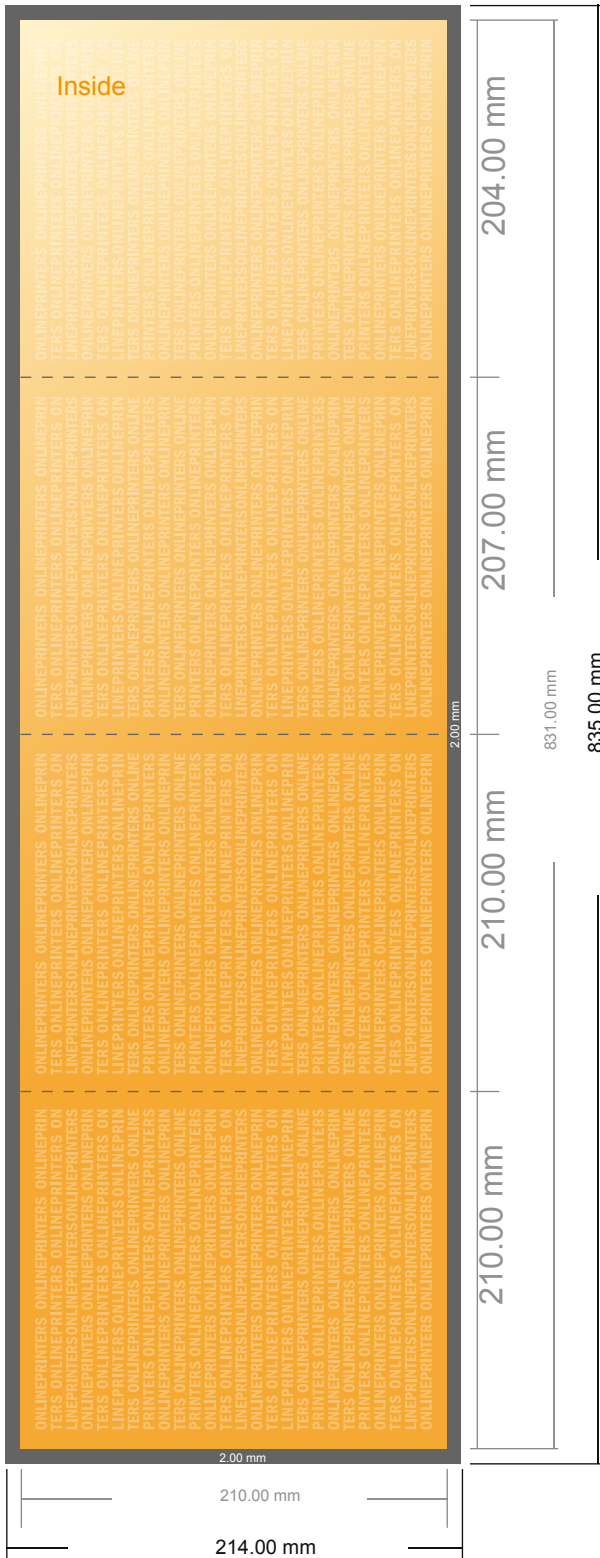

Folded Leaflets Portrait

A4-Square • Letter fold • 8 pages

- Data format (incl. 2.00 mm bleed): 83.50 x 21.40 cm
- Trimmed size (open): 83.10 x 21.00 cm
- Trimmed size (closed): 21.00 x 21.00 cm

- **Safety margin**
Maintaining 4 mm space between the text/information and the edge of the trimmed format prevents undesirable cuts.

Please note:

- Allow for trim allowance and safety margin according to instructions.
- Arrange background graphics, images or graphics up to the edge of the data format.
- Tolerances may occur during production due to cutting, punching and folding processes.
- This sketch is not drawn to scale.
- Printing data: Instructions and templates can be found under the menu item "Printing data" at www.onlineprinters.com.