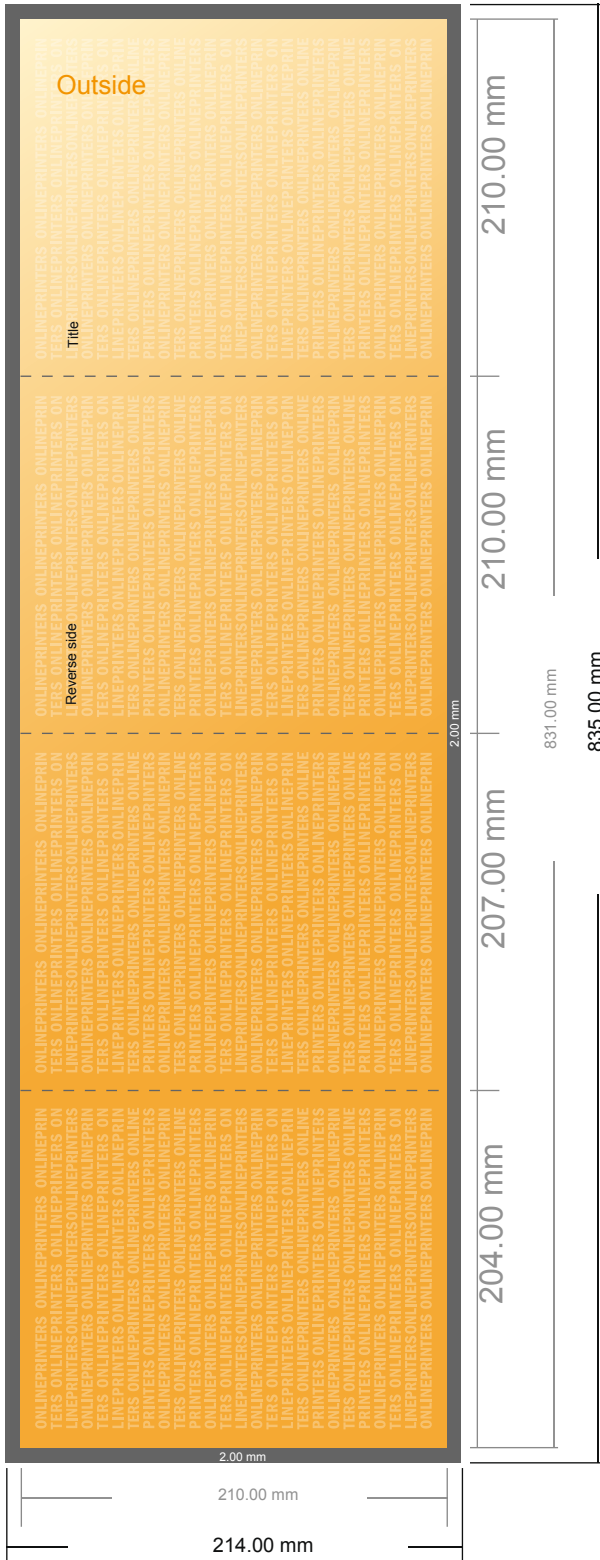

Folded Leaflets Portrait

A4-Square • Letter fold • 8 pages

- Data format (incl. 2.00 mm bleed): 83.50 x 21.40 cm
- Trimmed size (open): 83.10 x 21.00 cm
- Trimmed size (closed): 21.00 x 21.00 cm

- **Safety margin**
Maintaining 4 mm space between the text/information and the edge of the trimmed format prevents undesirable cuts.

Please note:

- Allow for trim allowance and safety margin according to instructions.
- Arrange background graphics, images or graphics up to the edge of the data format.
- Tolerances may occur during production due to cutting, punching and folding processes.
- This sketch is not drawn to scale.
- Printing data: Instructions and templates can be found under the menu item "Printing data" at www.onlineprinters.com.