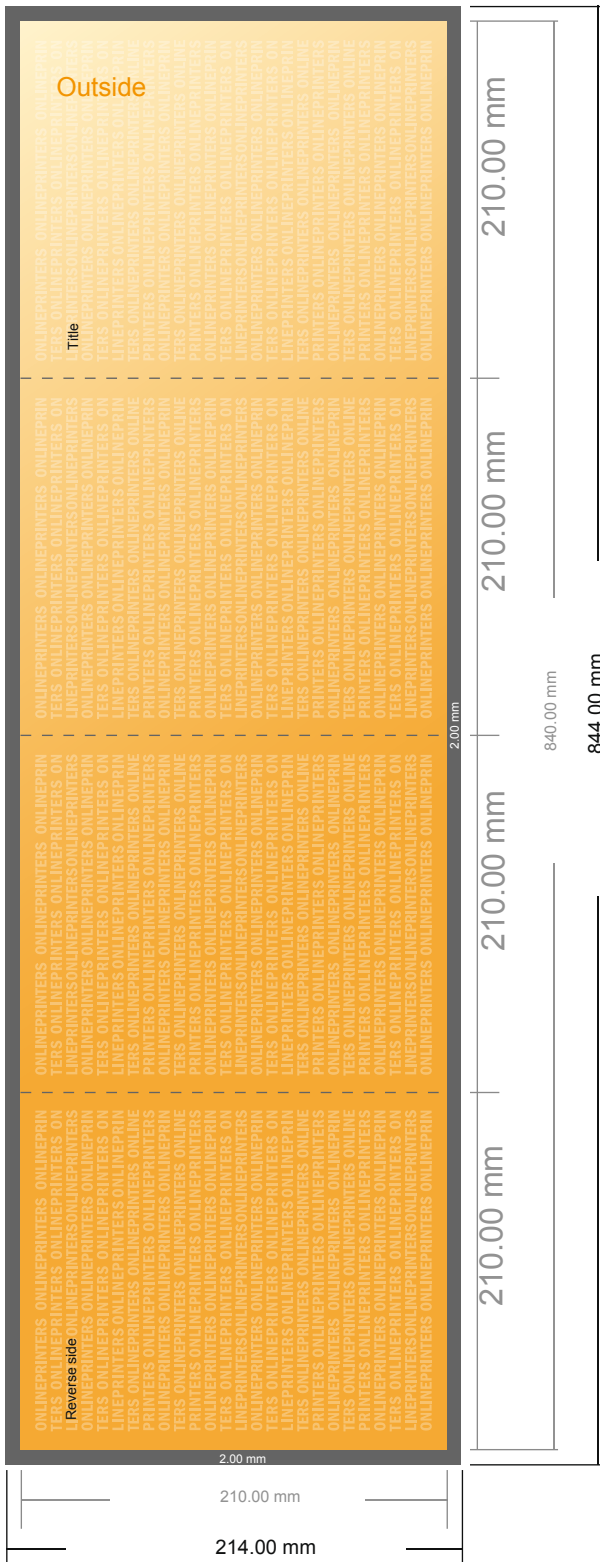

Folded Leaflets Portrait

A4-Square • Accordion fold • 8 pages

- Data format (incl. 2.00 mm bleed): 84.40 x 21.40 cm
- Trimmed size (open): 84.00 x 21.00 cm
- Trimmed size (closed): 21.00 x 21.00 cm

- **Safety margin**
Maintaining 4 mm space between the text/information and the edge of the trimmed format prevents undesirable cuts.

Please note:

- Allow for trim allowance and safety margin according to instructions.
- Arrange background graphics, images or graphics up to the edge of the data format.
- Tolerances may occur during production due to cutting, punching and folding processes.
- This sketch is not drawn to scale.
- Printing data: Instructions and templates can be found under the menu item "Printing data" at www.onlineprinters.com.