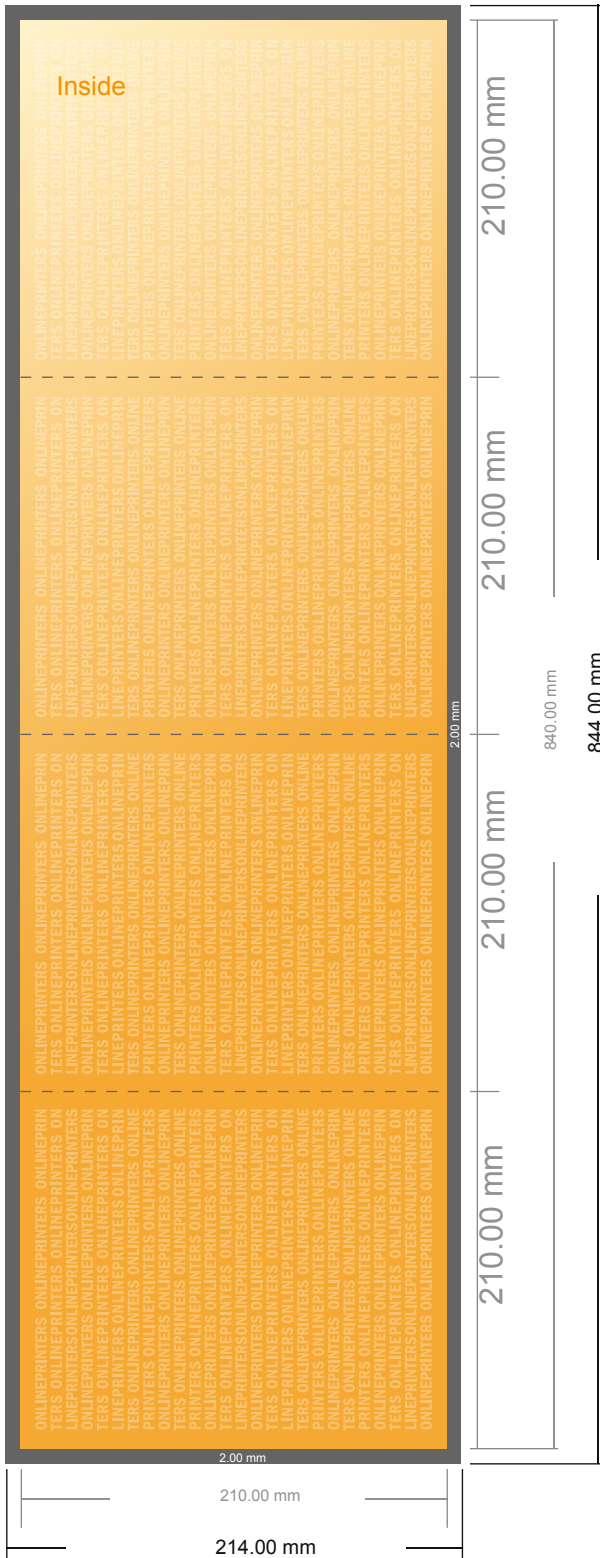

Folded Leaflets Portrait

A4-Square • Accordion fold • 8 pages

- Data format (incl. 2.00 mm bleed): 84.40 x 21.40 cm
- Trimmed size (open): 84.00 x 21.00 cm
- Trimmed size (closed): 21.00 x 21.00 cm

- **Safety margin**
Maintaining 4 mm space between the text/information and the edge of the trimmed format prevents undesirable cuts.

Please note:

- Allow for trim allowance and safety margin according to instructions.
- Arrange background graphics, images or graphics up to the edge of the data format.
- Tolerances may occur during production due to cutting, punching and folding processes.
- This sketch is not drawn to scale.
- Printing data: Instructions and templates can be found under the menu item "Printing data" at www.onlineprinters.com.