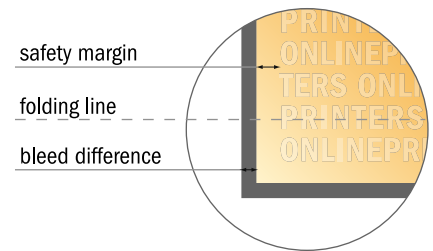

Folded Leaflets Portrait

A4-Square • Double parallel fold • 8 pages

- Data format (incl. 2.00 mm bleed): 84.40 x 21.40 cm
- Trimmed size (open): 84.00 x 21.00 cm
- Trimmed size (closed): 21.00 x 21.00 cm

- **Safety margin**
Maintaining 4 mm space between the text/information and the edge of the trimmed format prevents undesirable cuts.

Please note:

- Allow for trim allowance and safety margin according to instructions.
- Arrange background graphics, images or graphics up to the edge of the data format.
- Tolerances may occur during production due to cutting, punching and folding processes.
- This sketch is not drawn to scale.
- Printing data: Instructions and templates can be found under the menu item "Printing data" at www.onlineprinters.com.

▪ **Safety margin**
 Maintaining 4 mm space between the text/information and the edge of the trimmed format prevents undesirable cuts.

Please note:

- Allow for trim allowance and safety margin according to instructions.
- Arrange background graphics, images or graphics up to the edge of the data format.
- Tolerances may occur during production due to cutting, punching and folding processes.
- This sketch is not drawn to scale.
- Printing data: Instructions and templates can be found under the menu item "Printing data" at www.onlineprinters.com.