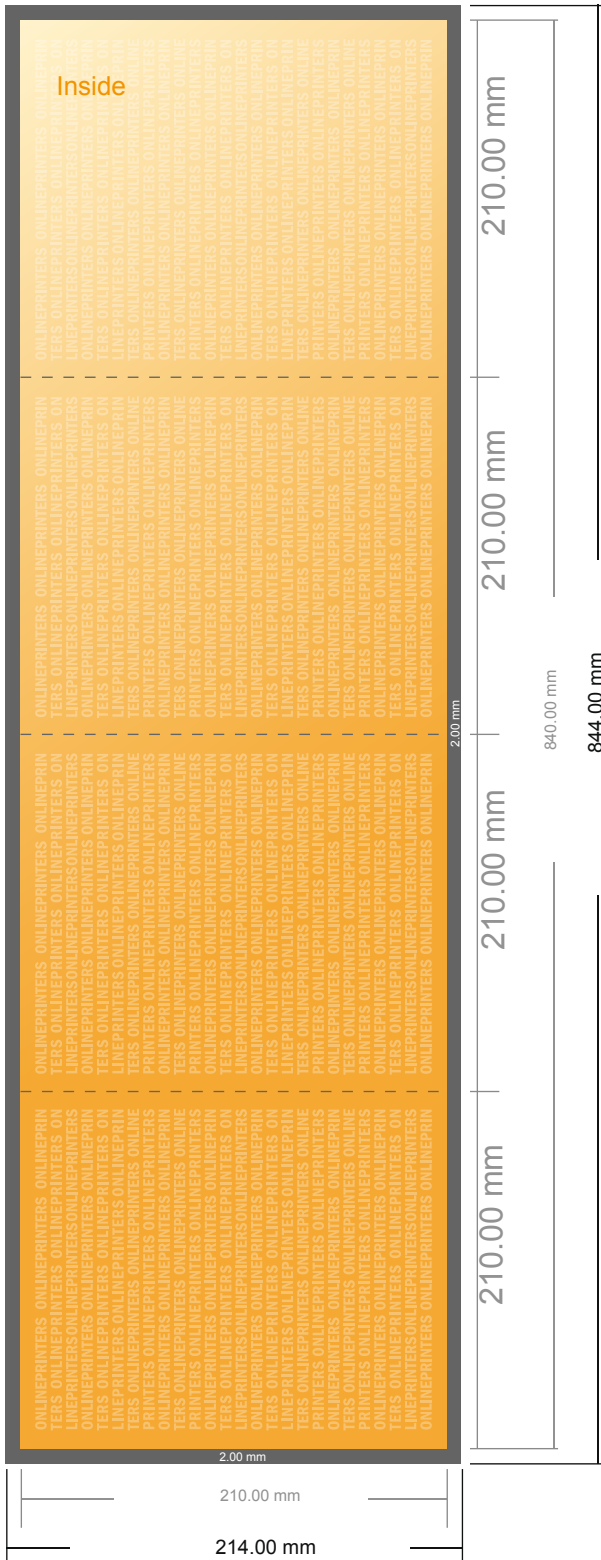

Folded Leaflets Portrait

A4-Square • Double parallel fold • 8 pages

- Data format (incl. 2.00 mm bleed): 84.40 x 21.40 cm
- Trimmed size (open): 84.00 x 21.00 cm
- Trimmed size (closed): 21.00 x 21.00 cm

- **Safety margin**
Maintaining 4 mm space between the text/information and the edge of the trimmed format prevents undesirable cuts.

Please note:

- Allow for trim allowance and safety margin according to instructions.
- Arrange background graphics, images or graphics up to the edge of the data format.
- Tolerances may occur during production due to cutting, punching and folding processes.
- This sketch is not drawn to scale.
- Printing data: Instructions and templates can be found under the menu item "Printing data" at www.onlineprinters.com.

▪ **Safety margin**
 Maintaining 4 mm space between the text/information and the edge of the trimmed format prevents undesirable cuts.

Please note:

- Allow for trim allowance and safety margin according to instructions.
- Arrange background graphics, images or graphics up to the edge of the data format.
- Tolerances may occur during production due to cutting, punching and folding processes.
- This sketch is not drawn to scale.
- Printing data: Instructions and templates can be found under the menu item "Printing data" at www.onlineprinters.com.