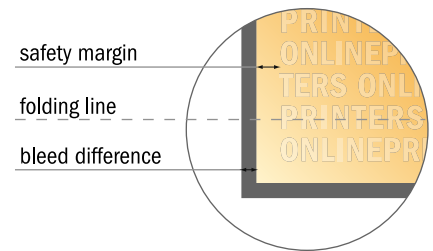

- **Safety margin**
Maintaining 4 mm space between the text/information and the edge of the trimmed format prevents undesirable cuts.

Please note:

- Allow for trim allowance and safety margin according to instructions.
- Arrange background graphics, images or graphics up to the edge of the data format.
- Tolerances may occur during production due to cutting, punching and folding processes.
- This sketch is not drawn to scale.
- Printing data: Instructions and templates can be found under the menu item "Printing data" at www.onlineprinters.com.

Folded Leaflets Portrait

A4-Square • Double parallel fold • 8 pages

- Data format (incl. 2.00 mm bleed): 84.40 x 21.40 cm
- Trimmed size (open): 84.00 x 21.00 cm
- Trimmed size (closed): 21.00 x 21.00 cm

▪ **Safety margin**
 Maintaining 4 mm space between the text/information and the edge of the trimmed format prevents undesirable cuts.

Please note:

- Allow for trim allowance and safety margin according to instructions.
- Arrange background graphics, images or graphics up to the edge of the data format.
- Tolerances may occur during production due to cutting, punching and folding processes.
- This sketch is not drawn to scale.
- Printing data: Instructions and templates can be found under the menu item "Printing data" at www.onlineprinters.com.