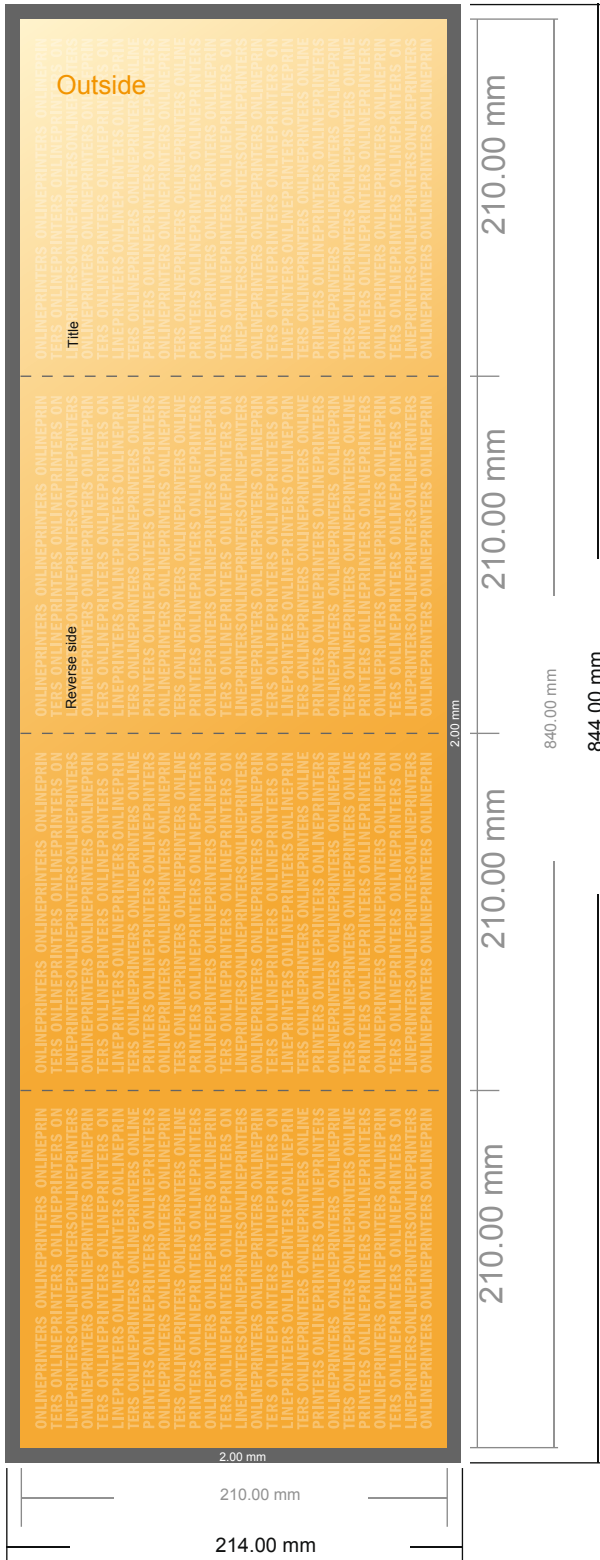

Folded Leaflets Portrait

A4-Square • Double parallel fold • 8 pages

- Data format (incl. 2.00 mm bleed): 84.40 x 21.40 cm
- Trimmed size (open): 84.00 x 21.00 cm
- Trimmed size (closed): 21.00 x 21.00 cm

- **Safety margin**
Maintaining 4 mm space between the text/information and the edge of the trimmed format prevents undesirable cuts.

Please note:

- Allow for trim allowance and safety margin according to instructions.
- Arrange background graphics, images or graphics up to the edge of the data format.
- Tolerances may occur during production due to cutting, punching and folding processes.
- This sketch is not drawn to scale.
- Printing data: Instructions and templates can be found under the menu item "Printing data" at www.onlineprinters.com.

▪ **Safety margin**
 Maintaining 4 mm space between the text/information and the edge of the trimmed format prevents undesirable cuts.

Please note:

- Allow for trim allowance and safety margin according to instructions.
- Arrange background graphics, images or graphics up to the edge of the data format.
- Tolerances may occur during production due to cutting, punching and folding processes.
- This sketch is not drawn to scale.
- Printing data: Instructions and templates can be found under the menu item "Printing data" at www.onlineprinters.com.