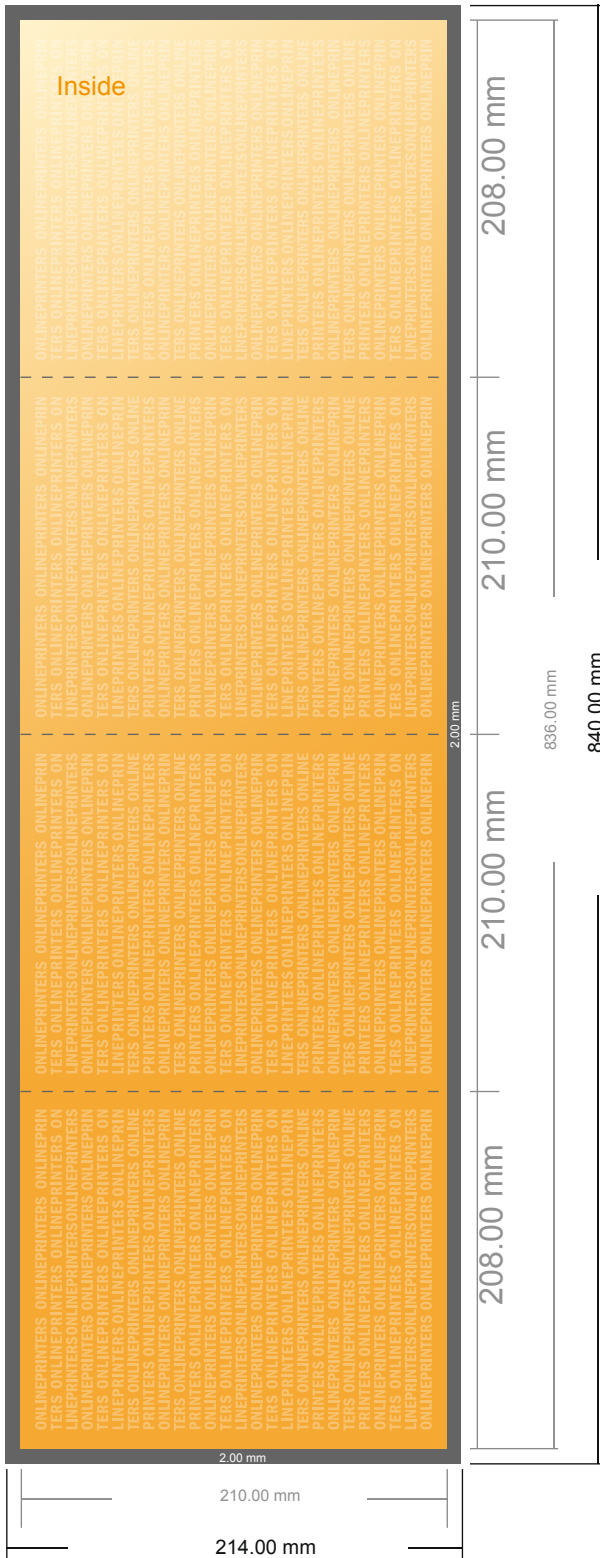

Folded Leaflets Portrait

A4-Square • Gate fold (closed) • 8 pages

- Data format (incl. 2.00 mm bleed): 84.00 x 21.40 cm
- Trimmed size (open): 83.60 x 21.00 cm
- Trimmed size (closed): 21.00 x 21.00 cm

- **Safety margin**
Maintaining 4 mm space between the text/information and the edge of the trimmed format prevents undesirable cuts.

Please note:

- Allow for trim allowance and safety margin according to instructions.
- Arrange background graphics, images or graphics up to the edge of the data format.
- Tolerances may occur during production due to cutting, punching and folding processes.
- This sketch is not drawn to scale.
- Printing data: Instructions and templates can be found under the menu item "Printing data" at www.onlineprinters.com.

Folded Leaflets Portrait

A4-Square • Gate fold (closed) • 8 pages

- Data format (incl. 2.00 mm bleed): 84.00 x 21.40 cm
- Trimmed size (open): 83.60 x 21.00 cm
- Trimmed size (closed): 21.00 x 21.00 cm

▪ **Safety margin**
Maintaining 4 mm space between the text/information and the edge of the trimmed format prevents undesirable cuts.