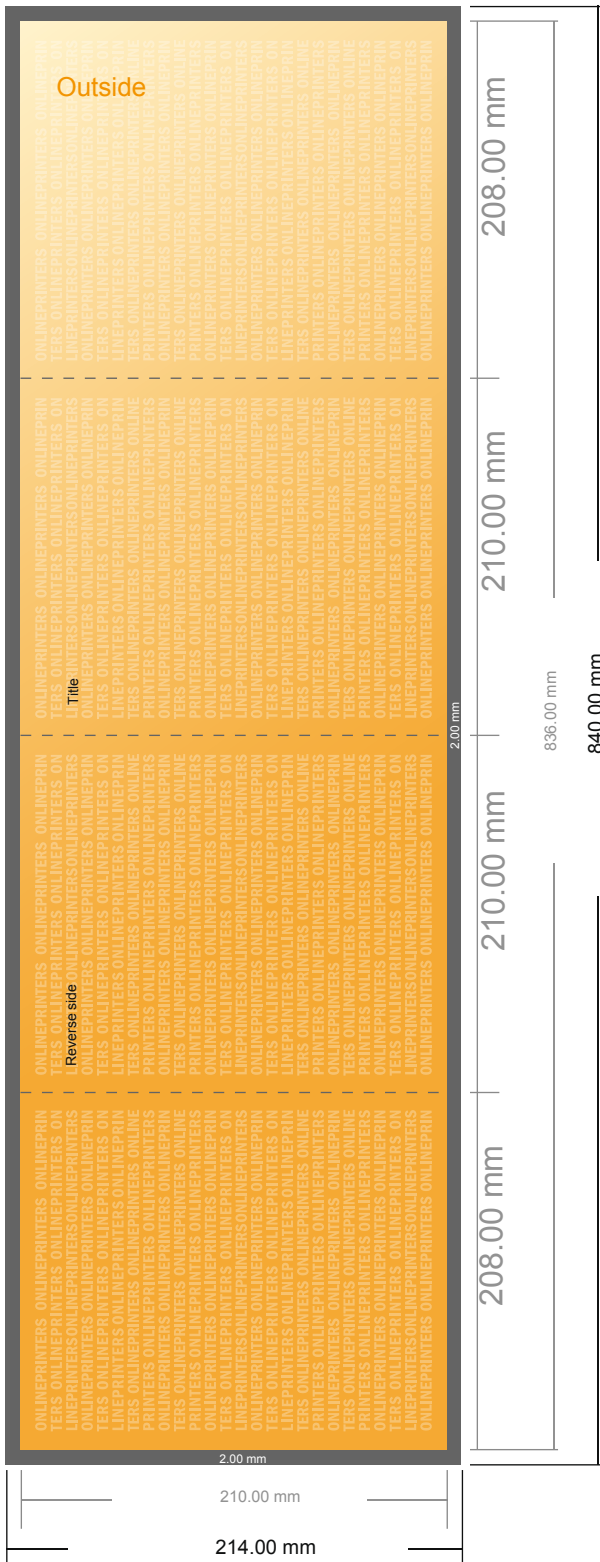

Folded Leaflets Portrait

A4-Square • Gate fold (closed) • 8 pages

- Data format (incl. 2.00 mm bleed): 84.00 x 21.40 cm
- Trimmed size (open): 83.60 x 21.00 cm
- Trimmed size (closed): 21.00 x 21.00 cm

- **Safety margin**
Maintaining 4 mm space between the text/information and the edge of the trimmed format prevents undesirable cuts.

Please note:

- Allow for trim allowance and safety margin according to instructions.
- Arrange background graphics, images or graphics up to the edge of the data format.
- Tolerances may occur during production due to cutting, punching and folding processes.
- This sketch is not drawn to scale.
- Printing data: Instructions and templates can be found under the menu item "Printing data" at www.onlineprinters.com.

Folded Leaflets Portrait

A4-Square • Gate fold (closed) • 8 pages

- Data format (incl. 2.00 mm bleed): 84.00 x 21.40 cm
- Trimmed size (open): 83.60 x 21.00 cm
- Trimmed size (closed): 21.00 x 21.00 cm

▪ **Safety margin**
Maintaining 4 mm space between the text/information and the edge of the trimmed format prevents undesirable cuts.