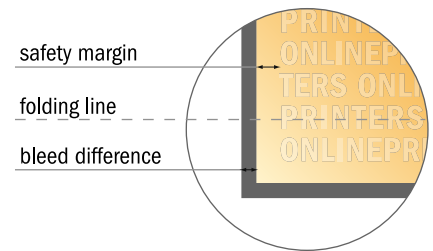

Folded Leaflets Portrait

A4-Square • Gate fold (closed) • 8 pages

- Data format (incl. 2.00 mm bleed): 84.00 x 21.40 cm
- Trimmed size (open): 83.60 x 21.00 cm
- Trimmed size (closed): 21.00 x 21.00 cm

- **Safety margin**
Maintaining 4 mm space between the text/information and the edge of the trimmed format prevents undesirable cuts.

Please note:

- Allow for trim allowance and safety margin according to instructions.
- Arrange background graphics, images or graphics up to the edge of the data format.
- Tolerances may occur during production due to cutting, punching and folding processes.
- This sketch is not drawn to scale.
- Printing data: Instructions and templates can be found under the menu item "Printing data" at www.onlineprinters.com.

Folded Leaflets Portrait

A4-Square • Gate fold (closed) • 8 pages

- Data format (incl. 2.00 mm bleed): 84.00 x 21.40 cm
- Trimmed size (open): 83.60 x 21.00 cm
- Trimmed size (closed): 21.00 x 21.00 cm

▪ **Safety margin**
Maintaining 4 mm space between the text/information and the edge of the trimmed format prevents undesirable cuts.