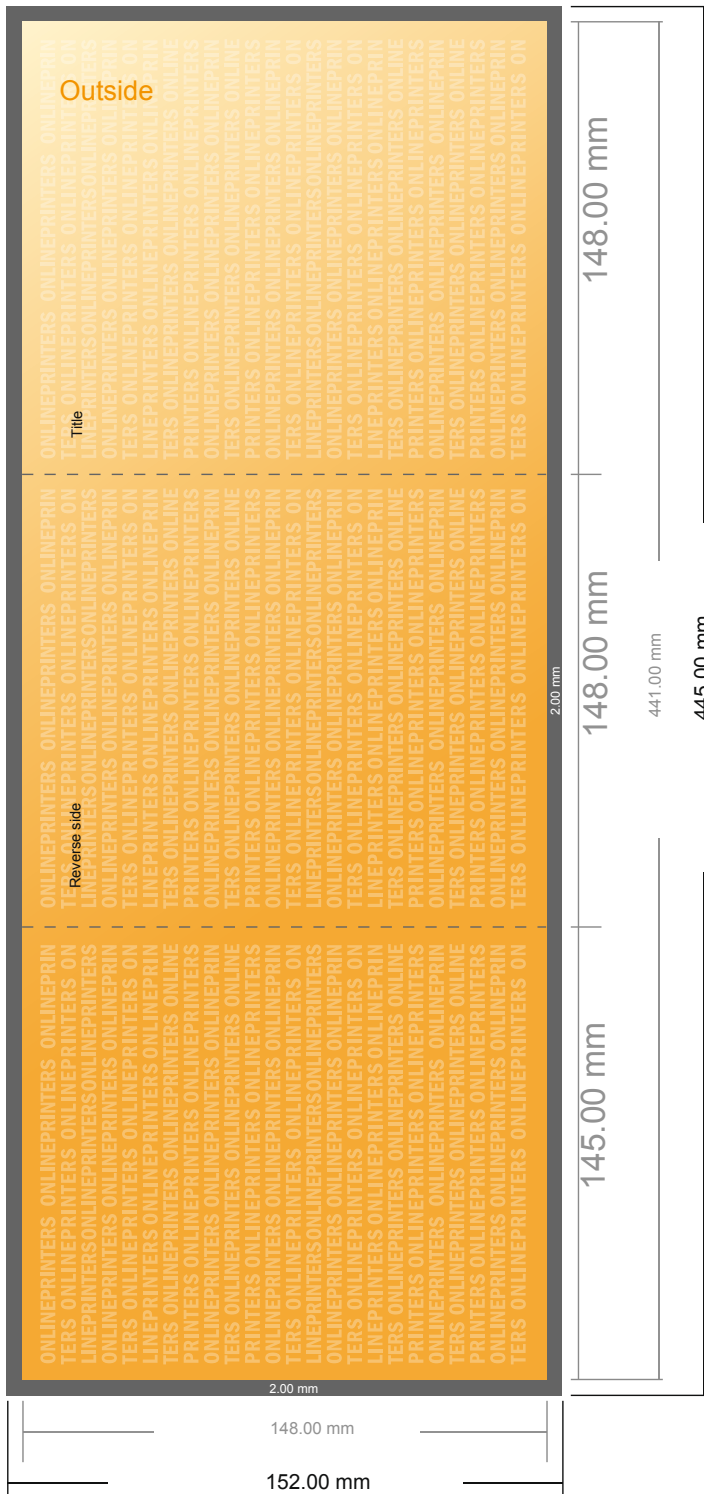

Folded Leaflets Portrait

A5-Square • Letter fold • 6 pages

- Data format (incl. 2.00 mm bleed): 44.50 x 15.20 cm
- Trimmed size (open): 44.10 x 14.80 cm
- Trimmed size (closed): 14.80 x 14.80 cm

- **Safety margin**
Maintaining 4 mm space between the text/information and the edge of the trimmed format prevents undesirable cuts.

Please note:

- Allow for trim allowance and safety margin according to instructions.
- Arrange background graphics, images or graphics up to the edge of the data format.
- Tolerances may occur during production due to cutting, punching and folding processes.
- This sketch is not drawn to scale.
- Printing data: Instructions and templates can be found under the menu item "Printing data" at www.onlineprinters.com.