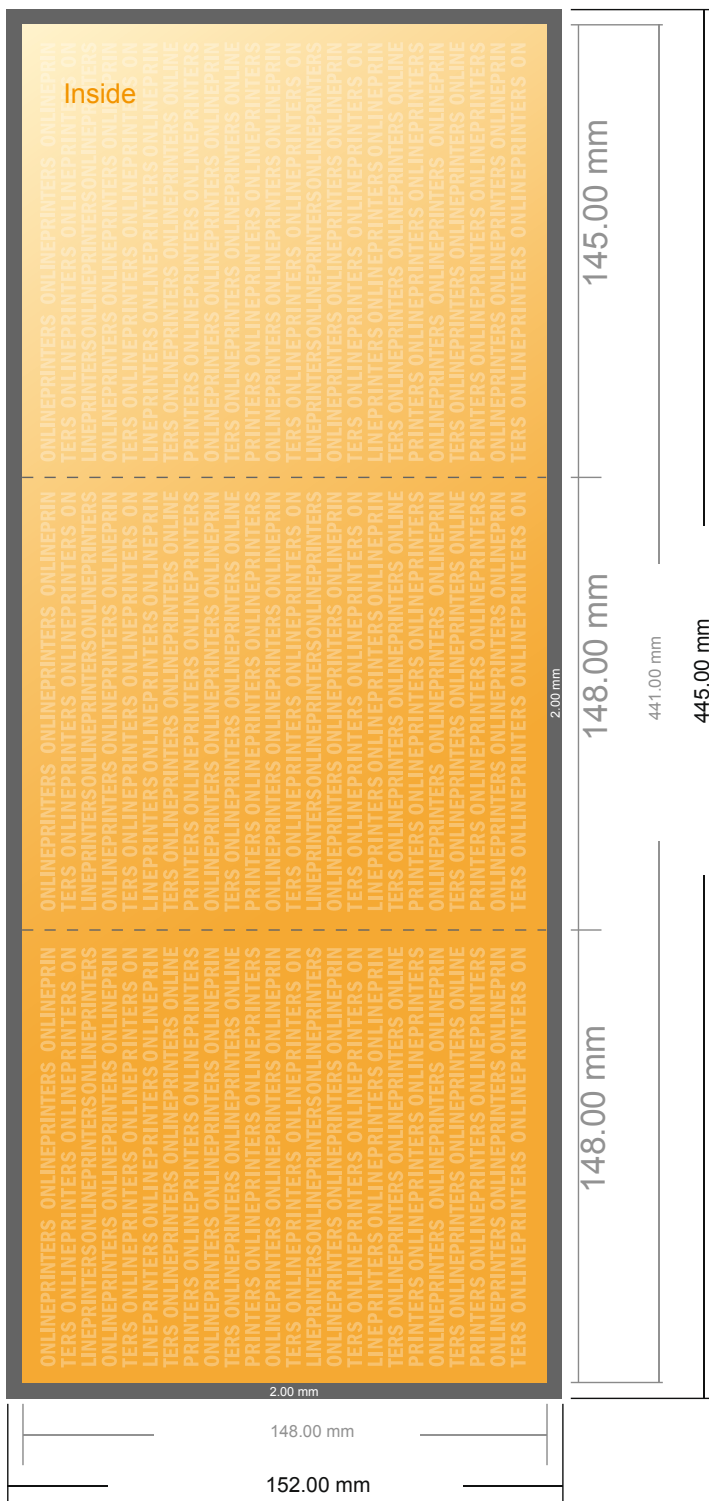

Folded Leaflets Portrait

A5-Square • Letter fold • 6 pages

- Data format (incl. 2.00 mm bleed): 44.50 x 15.20 cm
- Trimmed size (open): 44.10 x 14.80 cm
- Trimmed size (closed): 14.80 x 14.80 cm

- **Safety margin**
Maintaining 4 mm space between the text/information and the edge of the trimmed format prevents undesirable cuts.

Please note:

- Allow for trim allowance and safety margin according to instructions.
- Arrange background graphics, images or graphics up to the edge of the data format.
- Tolerances may occur during production due to cutting, punching and folding processes.
- This sketch is not drawn to scale.
- Printing data: Instructions and templates can be found under the menu item "Printing data" at www.onlineprinters.com.