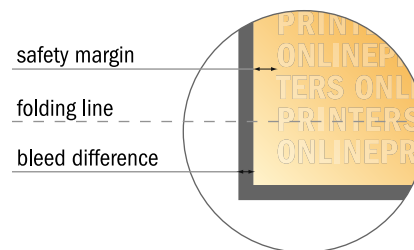

Folded Leaflets Portrait

A5-Square • Letter fold • 6 pages

- Data format (incl. 2.00 mm bleed): 44.50 x 15.20 cm
- Trimmed size (open): 44.10 x 14.80 cm
- Trimmed size (closed): 14.80 x 14.80 cm

- **Safety margin**
Maintaining 4 mm space between the text/information and the edge of the trimmed format prevents undesirable cuts.

Please note:

- Allow for trim allowance and safety margin according to instructions.
- Arrange background graphics, images or graphics up to the edge of the data format.
- Tolerances may occur during production due to cutting, punching and folding processes.
- This sketch is not drawn to scale.
- Printing data: Instructions and templates can be found under the menu item "Printing data" at www.onlineprinters.com.