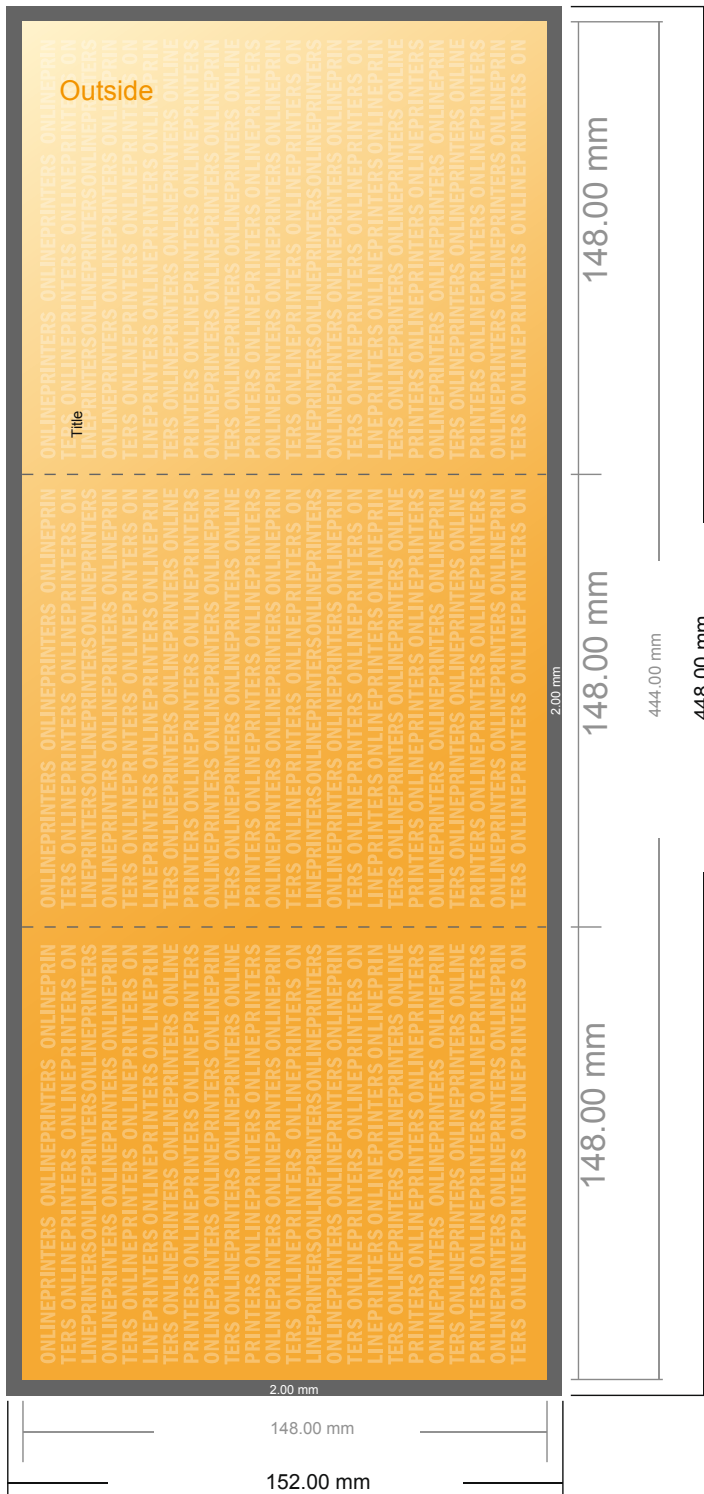

Folded Leaflets Portrait

A5-Square • Accordion fold • 6 pages

- Data format (incl. 2.00 mm bleed): 44.80 x 15.20 cm
- Trimmed size (open): 44.40 x 14.80 cm
- Trimmed size (closed): 14.80 x 14.80 cm

- **Safety margin**
Maintaining 4 mm space between the text/information and the edge of the trimmed format prevents undesirable cuts.

Please note:

- Allow for trim allowance and safety margin according to instructions.
- Arrange background graphics, images or graphics up to the edge of the data format.
- Tolerances may occur during production due to cutting, punching and folding processes.
- This sketch is not drawn to scale.
- Printing data: Instructions and templates can be found under the menu item "Printing data" at www.onlineprinters.com.

Folded Leaflets Portrait

A5-Square • Accordion fold • 6 pages

- Data format (incl. 2.00 mm bleed): 44.80 x 15.20 cm
- Trimmed size (open): 44.40 x 14.80 cm
- Trimmed size (closed): 14.80 x 14.80 cm

▪ **Safety margin**
 Maintaining 4 mm space between the text/information and the edge of the trimmed format prevents undesirable cuts.