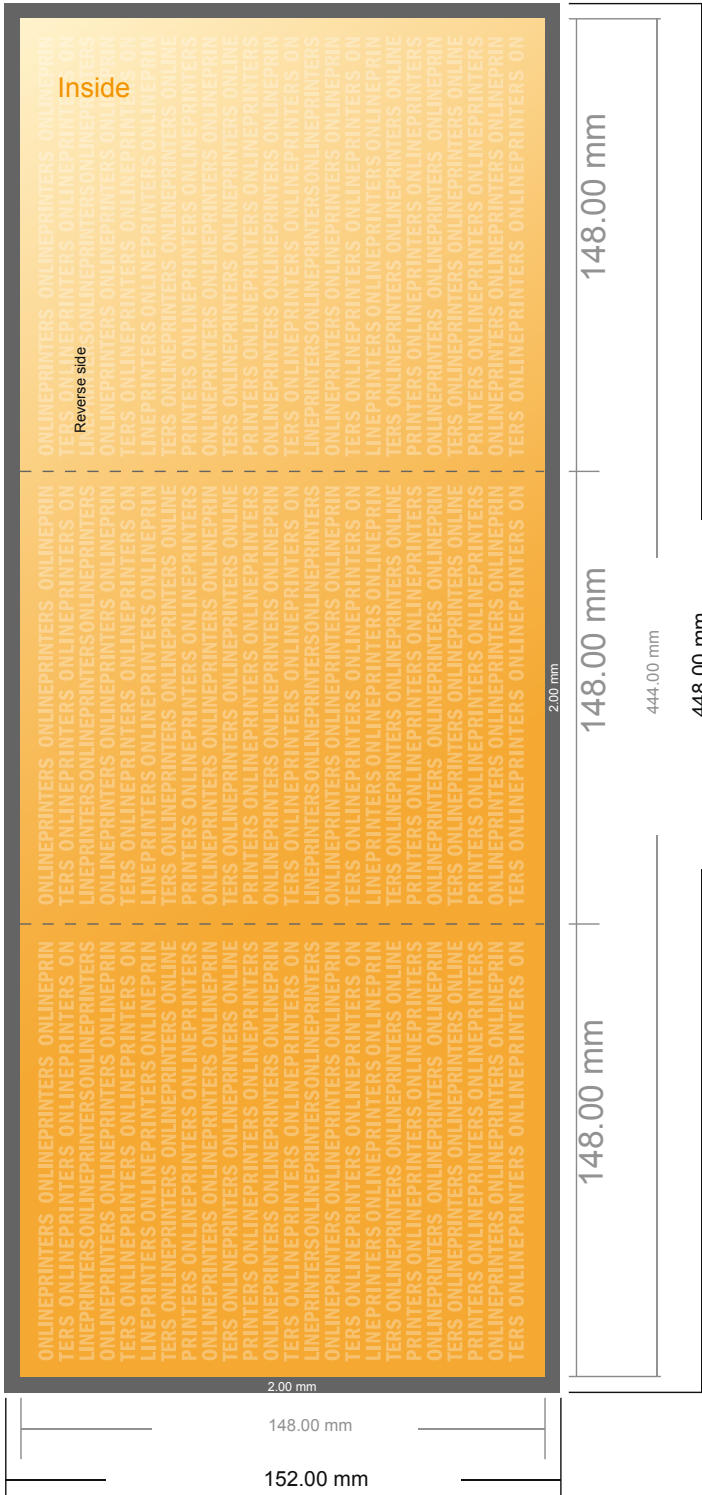

Folded Leaflets Portrait

A5-Square • Accordion fold • 6 pages

- Data format (incl. 2.00 mm bleed): 44.80 x 15.20 cm
- Trimmed size (open): 44.40 x 14.80 cm
- Trimmed size (closed): 14.80 x 14.80 cm

- **Safety margin**
Maintaining 4 mm space between the text/information and the edge of the trimmed format prevents undesirable cuts.

Please note:

- Allow for trim allowance and safety margin according to instructions.
- Arrange background graphics, images or graphics up to the edge of the data format.
- Tolerances may occur during production due to cutting, punching and folding processes.
- This sketch is not drawn to scale.
- Printing data: Instructions and templates can be found under the menu item "Printing data" at www.onlineprinters.com.

Folded Leaflets Portrait

A5-Square • Accordion fold • 6 pages

- Data format (incl. 2.00 mm bleed): 44.80 x 15.20 cm
- Trimmed size (open): 44.40 x 14.80 cm
- Trimmed size (closed): 14.80 x 14.80 cm

▪ **Safety margin**
 Maintaining 4 mm space between the text/information and the edge of the trimmed format prevents undesirable cuts.