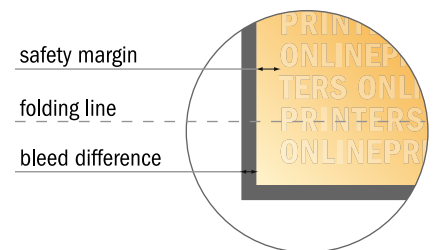

Folded Leaflets Portrait

A5-Square • Accordion fold • 6 pages

- Data format (incl. 2.00 mm bleed): 44.80 x 15.20 cm
- Trimmed size (open): 44.40 x 14.80 cm
- Trimmed size (closed): 14.80 x 14.80 cm

- **Safety margin**
Maintaining 4 mm space between the text/information and the edge of the trimmed format prevents undesirable cuts.

Please note:

- Allow for trim allowance and safety margin according to instructions.
- Arrange background graphics, images or graphics up to the edge of the data format.
- Tolerances may occur during production due to cutting, punching and folding processes.
- This sketch is not drawn to scale.
- Printing data: Instructions and templates can be found under the menu item "Printing data" at www.onlineprinters.com.

Folded Leaflets Portrait

A5-Square • Accordion fold • 6 pages

- Data format (incl. 2.00 mm bleed): 44.80 x 15.20 cm
- Trimmed size (open): 44.40 x 14.80 cm
- Trimmed size (closed): 14.80 x 14.80 cm

▪ **Safety margin**
 Maintaining 4 mm space between the text/information and the edge of the trimmed format prevents undesirable cuts.