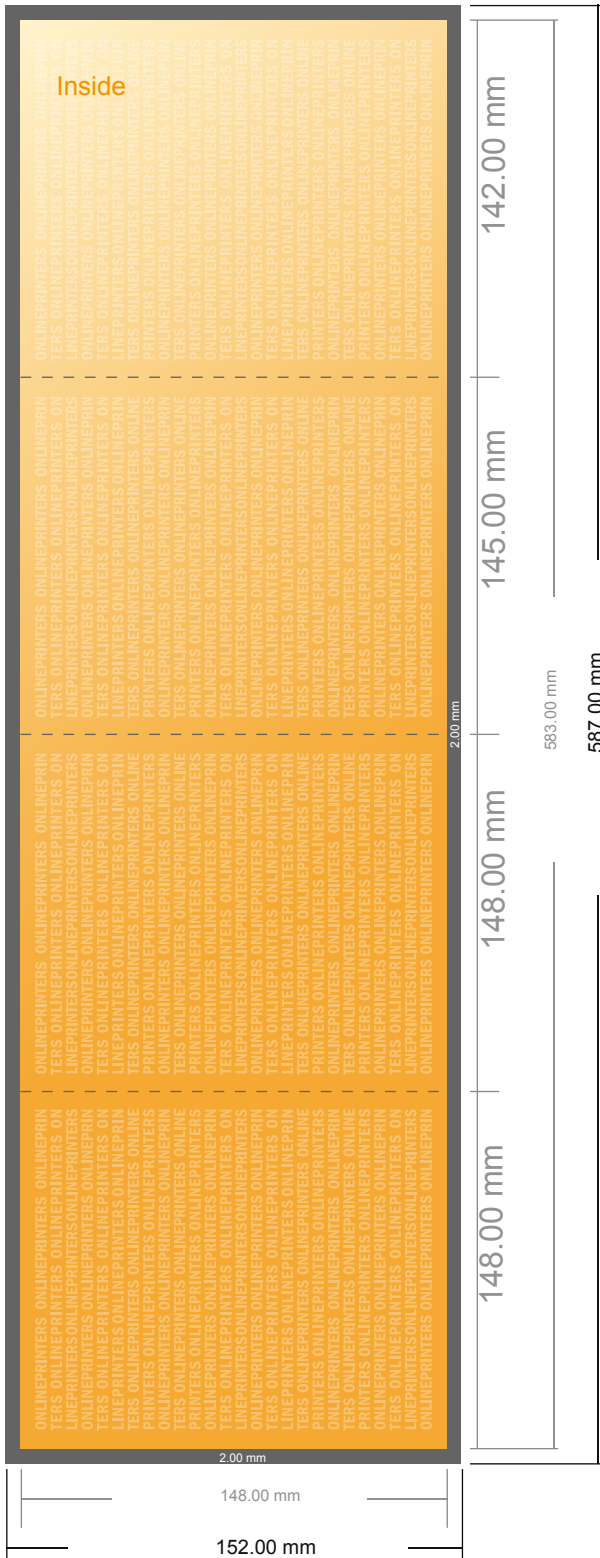

Folded Leaflets Portrait

A5-Square • Letter fold • 8 pages

- Data format
(incl. 2.00 mm bleed):
58.70 x 15.20 cm

- Trimmed size (open):
58.30 x 14.80 cm

- Trimmed size (closed):
14.80 x 14.80 cm

- **Safety margin**
Maintaining 4 mm space between the text/information and the edge of the trimmed format prevents undesirable cuts.

Please note:

- Allow for trim allowance and safety margin according to instructions.
- Arrange background graphics, images or graphics up to the edge of the data format.
- Tolerances may occur during production due to cutting, punching and folding processes.
- This sketch is not drawn to scale.
- Printing data: Instructions and templates can be found under the menu item "Printing data" at www.onlineprinters.com.