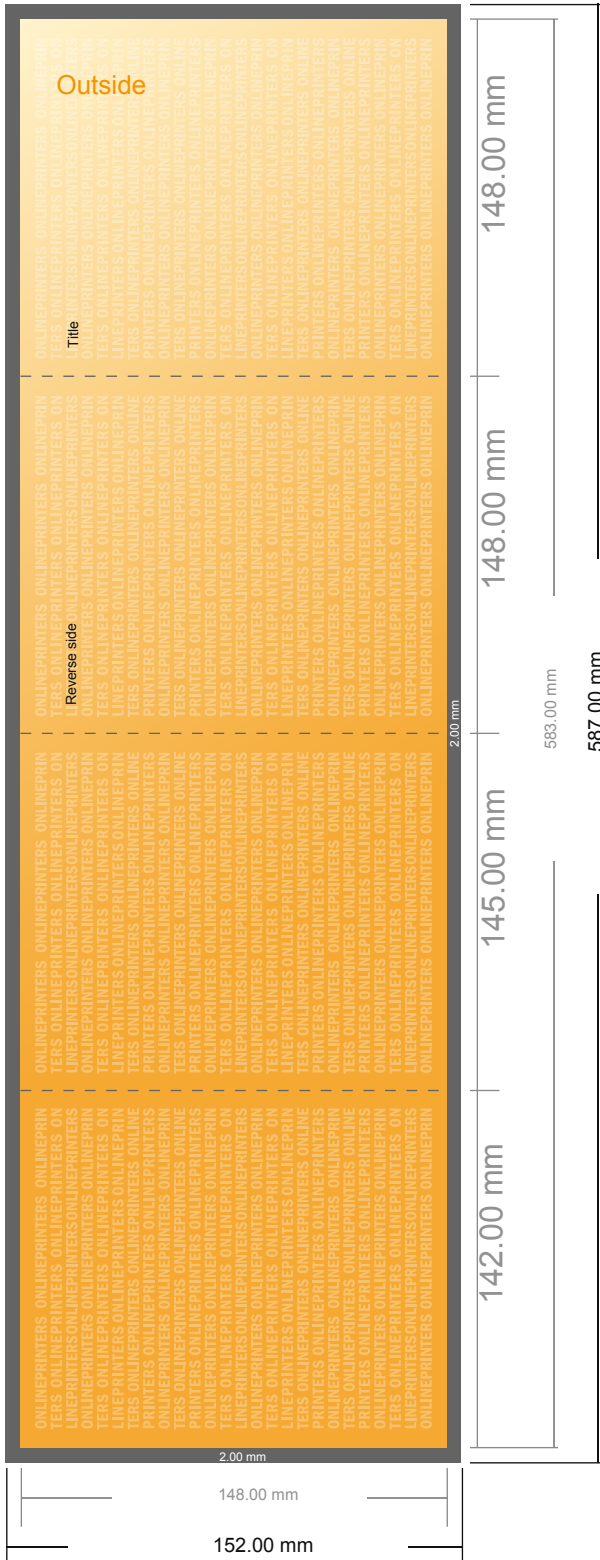

Folded Leaflets Portrait

A5-Square • Letter fold • 8 pages

- Data format
(incl. 2.00 mm bleed):
58.70 x 15.20 cm

- Trimmed size (open):
58.30 x 14.80 cm

- Trimmed size (closed):
14.80 x 14.80 cm

- **Safety margin**
Maintaining 4 mm space between the text/information and the edge of the trimmed format prevents undesirable cuts.

Please note:

- Allow for trim allowance and safety margin according to instructions.
- Arrange background graphics, images or graphics up to the edge of the data format.
- Tolerances may occur during production due to cutting, punching and folding processes.
- This sketch is not drawn to scale.
- Printing data: Instructions and templates can be found under the menu item "Printing data" at www.onlineprinters.com.