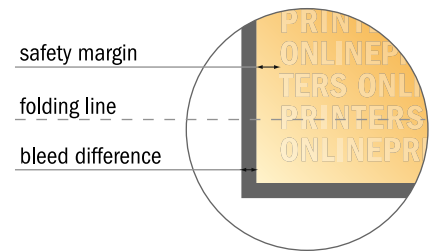

Folded Leaflets Portrait

A5-Square • Letter fold • 8 pages

- Data format
(incl. 2.00 mm bleed):
58.70 x 15.20 cm

- Trimmed size (open):
58.30 x 14.80 cm

- Trimmed size (closed):
14.80 x 14.80 cm

- **Safety margin**
Maintaining 4 mm space between the text/information and the edge of the trimmed format prevents undesirable cuts.

Please note:

- Allow for trim allowance and safety margin according to instructions.
- Arrange background graphics, images or graphics up to the edge of the data format.
- Tolerances may occur during production due to cutting, punching and folding processes.
- This sketch is not drawn to scale.
- Printing data: Instructions and templates can be found under the menu item "Printing data" at www.onlineprinters.com.