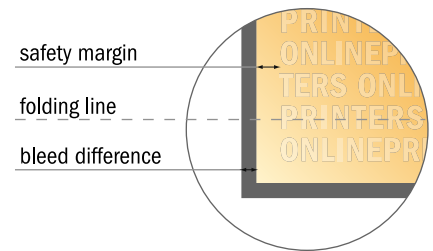

Please note:

- Allow for trim allowance and safety margin according to instructions.
- Arrange background graphics, images or graphics up to the edge of the data format.
- Tolerances may occur during production due to cutting, punching and folding processes.
- This sketch is not drawn to scale.
- Printing data: Instructions and templates can be found under the menu item "Printing data" at www.onlineprinters.com.

Folded Leaflets Portrait

A5-Square • Letter fold • 8 pages

- Data format
(incl. 2.00 mm bleed):
58.70 x 15.20 cm

- Trimmed size (open):
58.30 x 14.80 cm

- Trimmed size (closed):
14.80 x 14.80 cm

- **Safety margin**
Maintaining 4 mm space between the text/information and the edge of the trimmed format prevents undesirable cuts.