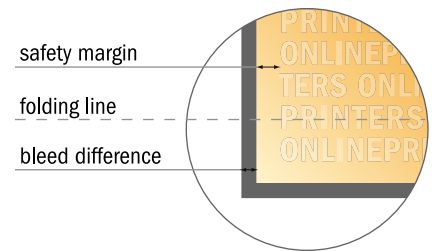

Folded Leaflets Portrait

A5-Square • Double parallel fold • 8 pages

- Data format
(incl. 2.00 mm bleed):
59.60 x 15.20 cm

- Trimmed size (open):
59.20 x 14.80 cm

- Trimmed size (closed):
14.80 x 14.80 cm

- **Safety margin**
Maintaining 4 mm space between the text/information and the edge of the trimmed format prevents undesirable cuts.

Please note:

- Allow for trim allowance and safety margin according to instructions.
- Arrange background graphics, images or graphics up to the edge of the data format.
- Tolerances may occur during production due to cutting, punching and folding processes.
- This sketch is not drawn to scale.
- Printing data: Instructions and templates can be found under the menu item "Printing data" at www.onlineprinters.com.