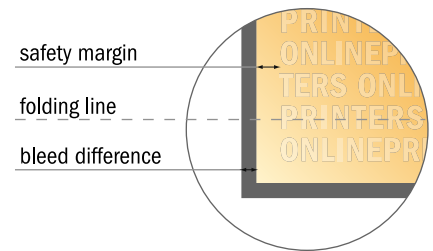

Please note:

- Allow for trim allowance and safety margin according to instructions.
- Arrange background graphics, images or graphics up to the edge of the data format.
- Tolerances may occur during production due to cutting, punching and folding processes.
- This sketch is not drawn to scale.
- Printing data: Instructions and templates can be found under the menu item "Printing data" at www.onlineprinters.com.

Folded Leaflets Portrait

A5-Square • Double parallel fold • 8 pages

- Data format
(incl. 2.00 mm bleed):
59.60 x 15.20 cm

- Trimmed size (open):
59.20 x 14.80 cm

- Trimmed size (closed):
14.80 x 14.80 cm

- **Safety margin**
Maintaining 4 mm space between the text/information and the edge of the trimmed format prevents undesirable cuts.