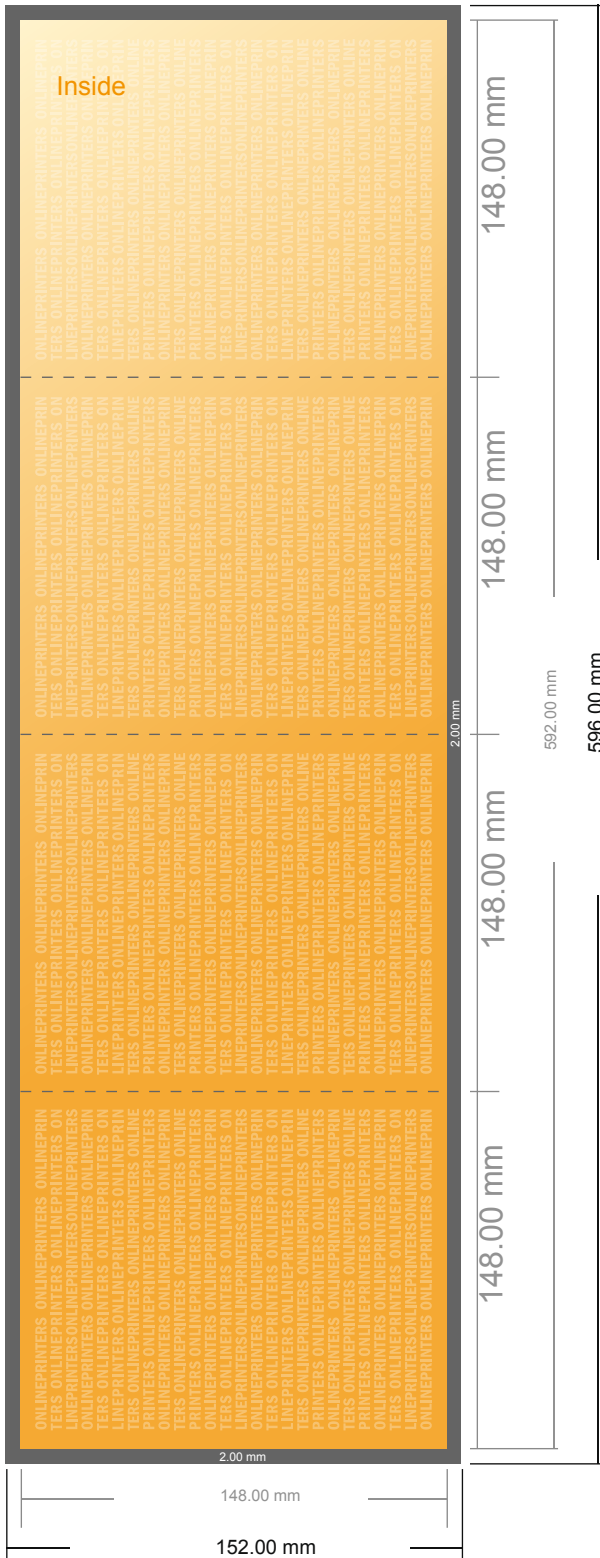

Folded Leaflets Portrait

A5-Square • Double parallel fold • 8 pages

- Data format
(incl. 2.00 mm bleed):
59.60 x 15.20 cm

- Trimmed size (open):
59.20 x 14.80 cm

- Trimmed size (closed):
14.80 x 14.80 cm

- **Safety margin**
Maintaining 4 mm space between the text/information and the edge of the trimmed format prevents undesirable cuts.

Please note:

- Allow for trim allowance and safety margin according to instructions.
- Arrange background graphics, images or graphics up to the edge of the data format.
- Tolerances may occur during production due to cutting, punching and folding processes.
- This sketch is not drawn to scale.
- Printing data: Instructions and templates can be found under the menu item "Printing data" at www.onlineprinters.com.