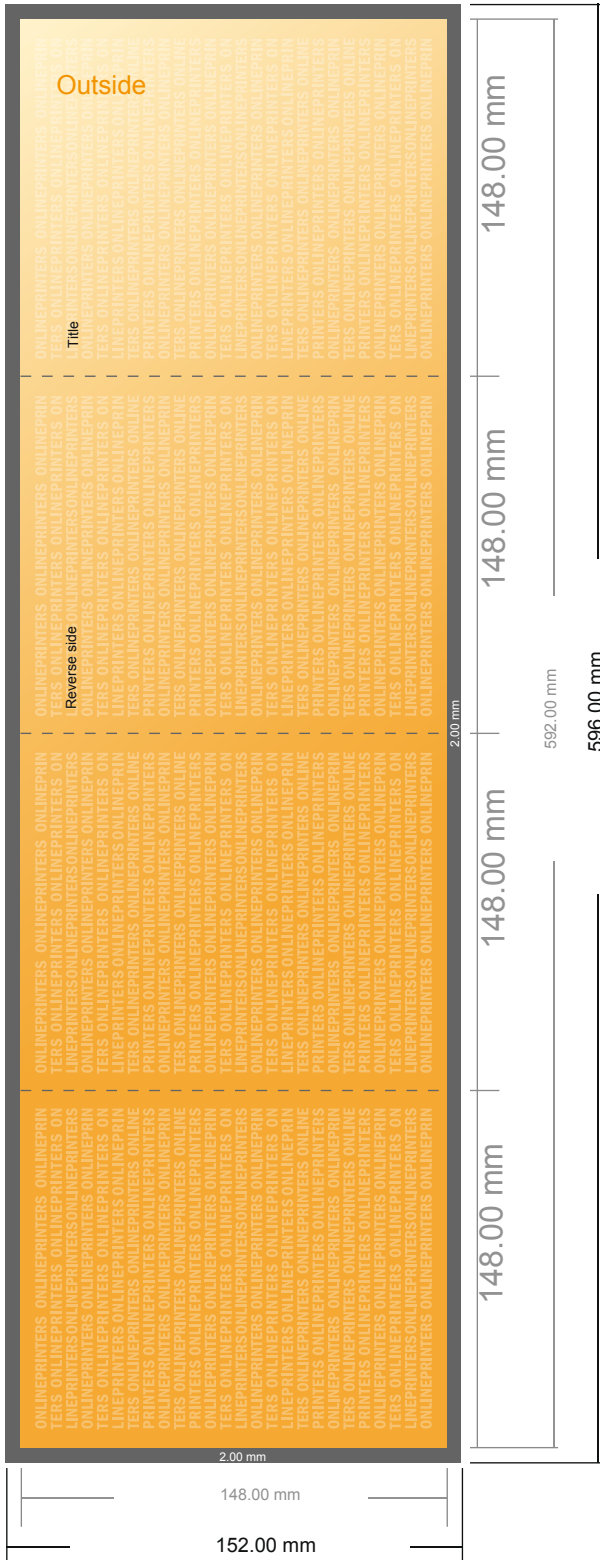

Folded Leaflets Portrait

A5-Square • Double parallel fold • 8 pages

- Data format
(incl. 2.00 mm bleed):
59.60 x 15.20 cm

- Trimmed size (open):
59.20 x 14.80 cm

- Trimmed size (closed):
14.80 x 14.80 cm

- **Safety margin**
Maintaining 4 mm space between the text/information and the edge of the trimmed format prevents undesirable cuts.

Please note:

- Allow for trim allowance and safety margin according to instructions.
- Arrange background graphics, images or graphics up to the edge of the data format.
- Tolerances may occur during production due to cutting, punching and folding processes.
- This sketch is not drawn to scale.
- Printing data: Instructions and templates can be found under the menu item "Printing data" at www.onlineprinters.com.