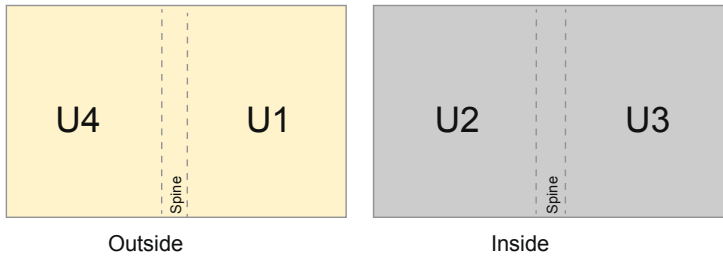

Catalogues

A5-Square

Sequence of pages

cover

inner part

Create pages consecutively as individual pages.

finished product

- Data format (incl. 2.00 mm bleed): 15.20 x 15.20 cm

- Trimmed size (closed): 14.80 x 14.80 cm

- **Safety margin**
Maintaining 5 mm space between the text/information and the edge of the trimmed format prevents undesirable cuts.

Please note:

- Allow for trim allowance and safety margin according to instructions.
- Arrange background graphics, images or graphics up to the edge of the data format.
- Tolerances may occur during production due to cutting, punching and folding processes.
- This sketch is not drawn to scale.
- Printing data: Instructions and templates can be found under the menu item "Printing data" at www.onlineprinters.com.