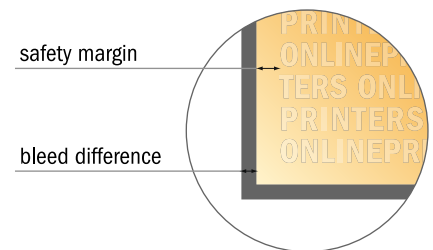

Catalogues

A5-Square

Sequence of pages

cover

inner part

Create pages consecutively as individual pages.

finished product

- Data format (incl. 2.00 mm bleed): 15.20 x 15.20 cm

- Trimmed size (closed): 14.80 x 14.80 cm

- **Safety margin**
Maintaining 5 mm space between the text/information and the edge of the trimmed format prevents undesirable cuts.

Please note:

- Allow for trim allowance and safety margin according to instructions.
- Arrange background graphics, images or graphics up to the edge of the data format.
- Tolerances may occur during production due to cutting, punching and folding processes.
- This sketch is not drawn to scale.
- Printing data: Instructions and templates can be found under the menu item "Printing data" at www.onlineprinters.com.