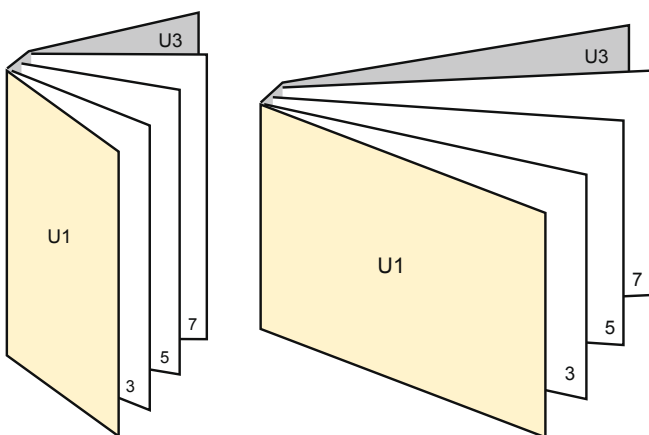

Catalogues

A5-Square

Sequence of pages

cover

inner part

Create pages consecutively as individual pages.

finished product

- Data format (incl. 2.00 mm bleed): 15.20 x 15.20 cm

- Trimmed size (closed): 14.80 x 14.80 cm

- **Safety margin**
Maintaining 5 mm space between the text/information and the edge of the trimmed format prevents undesirable cuts.

Please note:

- Allow for trim allowance and safety margin according to instructions.
- Arrange background graphics, images or graphics up to the edge of the data format.
- Tolerances may occur during production due to cutting, punching and folding processes.
- This sketch is not drawn to scale.
- Printing data: Instructions and templates can be found under the menu item "Printing data" at www.onlineprinters.com.