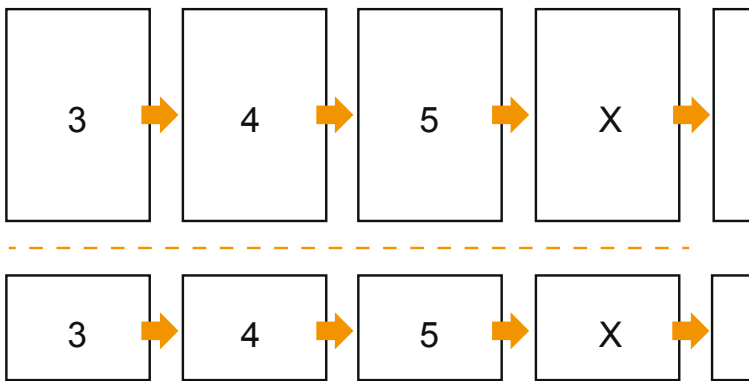

Catalogues

A5-Square

Sequence of pages

cover

inner part

Create pages consecutively as individual pages.

finished product

- Data format (incl. 2.00 mm bleed): 15.20 x 15.20 cm

- Trimmed size (closed): 14.80 x 14.80 cm

- **Safety margin**
Maintaining 5 mm space between the text/information and the edge of the trimmed format prevents undesirable cuts.

Please note:

- Allow for trim allowance and safety margin according to instructions.
- Arrange background graphics, images or graphics up to the edge of the data format.
- Tolerances may occur during production due to cutting, punching and folding processes.
- This sketch is not drawn to scale.
- Printing data: Instructions and templates can be found under the menu item "Printing data" at www.onlineprinters.com.