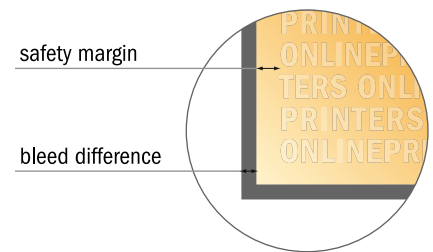

Notepads

A7 • Portrait

- Data format (incl. 2.00 mm bleed): 7.80 x 10.90 cm
- Trimmed size: 7.40 x 10.50 cm
- **Safety margin**
Maintaining 4 mm space between the text/information and the edge of the trimmed format prevents undesirable cuts.

Please note:

- Allow for trim allowance and safety margin according to instructions.
- Arrange background graphics, images or graphics up to the edge of the data format.
- Tolerances may occur during production due to cutting, punching and folding processes.
- This sketch is not drawn to scale.
- Printing data: Instructions and templates can be found under the menu item "Printing data" at www.onlineprinters.com.