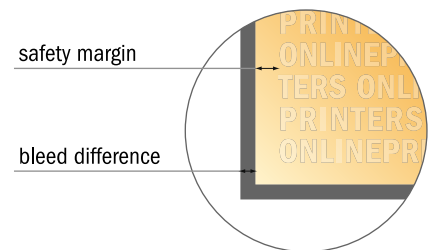

Notepads

A3 • Portrait

- Data format (incl. 2.00 mm bleed): 30.10 x 42.40 cm

- Trimmed size: 29.70 x 42.00 cm

- **Safety margin**
Maintaining 4 mm space between the text/information and the edge of the trimmed format prevents undesirable cuts.

Please note:

- Allow for trim allowance and safety margin according to instructions.
- Arrange background graphics, images or graphics up to the edge of the data format.
- Tolerances may occur during production due to cutting, punching and folding processes.
- This sketch is not drawn to scale.
- Printing data: Instructions and templates can be found under the menu item "Printing data" at www.onlineprinters.com.