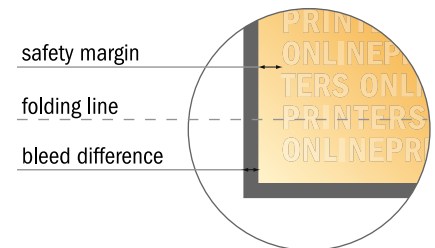

## Folded Cards Portrait

CD-Format • Single fold • 4 pages

- Data format (incl. 2.00 mm bleed): 24.40 x 12.40 cm
- Trimmed size (open): 24.00 x 12.00 cm
- Trimmed size (closed): 12.00 x 12.00 cm
- **Safety margin**  
Maintaining 4 mm space between the text/information and the edge of the trimmed format prevents undesirable cuts.

### Please note:

- Allow for trim allowance and safety margin according to instructions.
- Arrange background graphics, images or graphics up to the edge of the data format.
- Tolerances may occur during production due to cutting, punching and folding processes.
- This sketch is not drawn to scale.
- Printing data: Instructions and templates can be found under the menu item "Printing data" at [www.onlineprinters.com](http://www.onlineprinters.com).