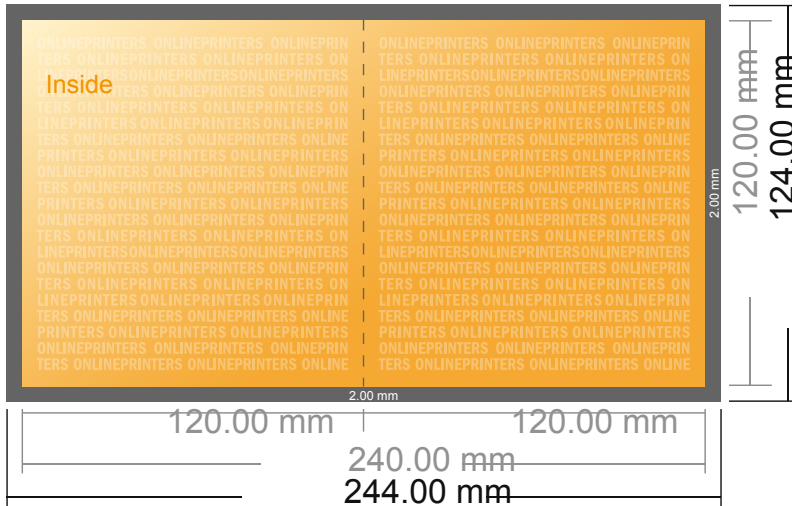

## Folded Cards Portrait

CD-Format • Single fold • 4 pages

- Data format (incl. 2.00 mm bleed): 24.40 x 12.40 cm
- Trimmed size (open): 24.00 x 12.00 cm
- Trimmed size (closed): 12.00 x 12.00 cm
- **Safety margin**  
Maintaining 4 mm space between the text/information and the edge of the trimmed format prevents undesirable cuts.

### Please note:

- Allow for trim allowance and safety margin according to instructions.
- Arrange background graphics, images or graphics up to the edge of the data format.
- Tolerances may occur during production due to cutting, punching and folding processes.
- This sketch is not drawn to scale.
- Printing data: Instructions and templates can be found under the menu item "Printing data" at [www.onlineprinters.com](http://www.onlineprinters.com).