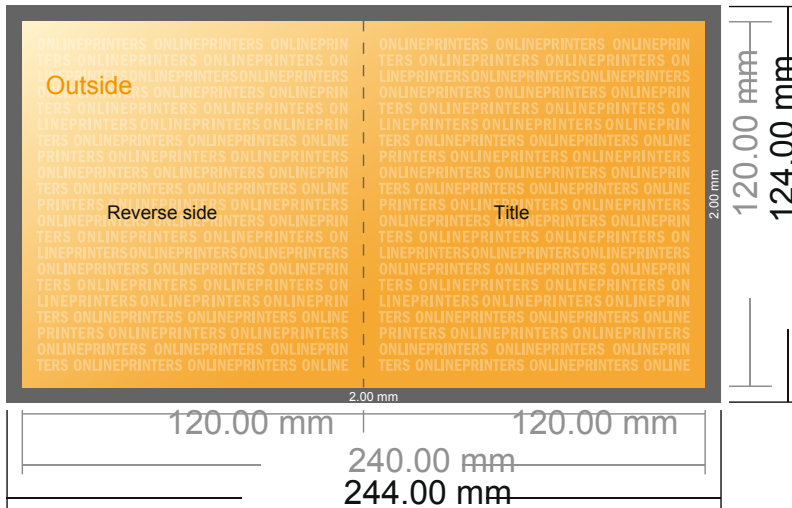

## Folded Cards Portrait

CD-Format • Single fold • 4 pages

- Data format (incl. 2.00 mm bleed): 24.40 x 12.40 cm
- Trimmed size (open): 24.00 x 12.00 cm
- Trimmed size (closed): 12.00 x 12.00 cm
- **Safety margin**  
Maintaining 4 mm space between the text/information and the edge of the trimmed format prevents undesirable cuts.

### Please note:

- Allow for trim allowance and safety margin according to instructions.
- Arrange background graphics, images or graphics up to the edge of the data format.
- Tolerances may occur during production due to cutting, punching and folding processes.
- This sketch is not drawn to scale.
- Printing data: Instructions and templates can be found under the menu item "Printing data" at [www.onlineprinters.com](http://www.onlineprinters.com).