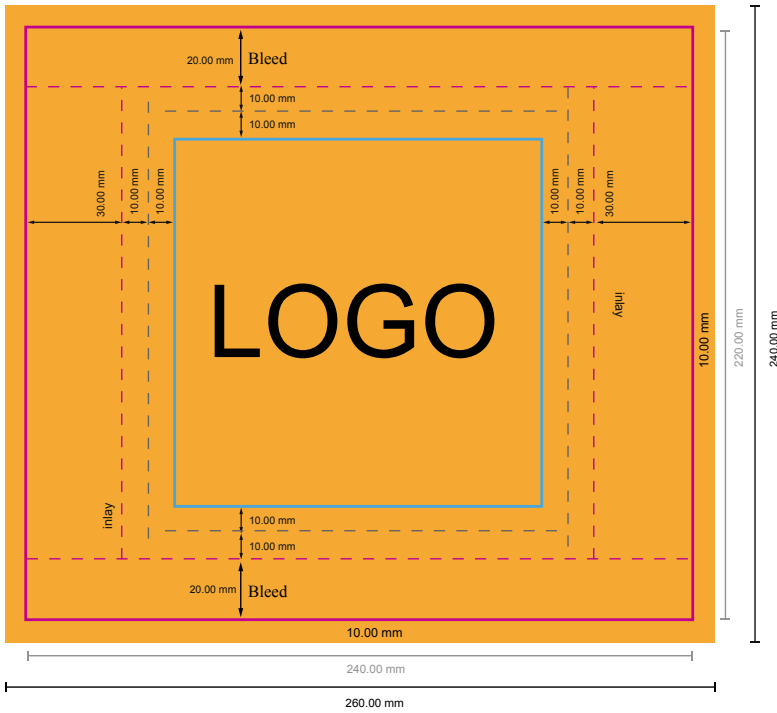

# Face masks

STANDARD (custom design)

- Data format  
(incl. 10.00 mm bleed):  
26.00 x 24.00 cm
- Trimmed size:  
24.00 x 22.00 cm
- Trimmed size (closed):  
18.00 x 18.00 cm
- Printable area:  
18.00 x 18.00 cm

**Please note:**

- Allow for trim allowance and safety margin according to instructions.
- Arrange background graphics, images or graphics up to the edge of the data format.
- Tolerances may occur during production due to cutting, punching and folding processes.
- This sketch is not drawn to scale.
- Printing data: Instructions and templates can be found under the menu item "Printing data" at [www.onlineprinters.com](http://www.onlineprinters.com).