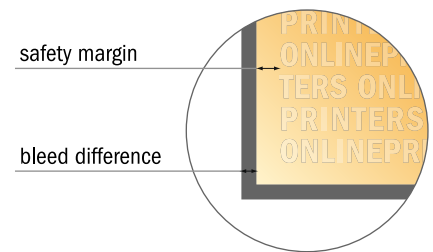

A3

- **Data format**
(incl. 2.00 mm bleed):
30.10 x 42.40 cm
- **Trimmed size:**
29.70 x 42.00 cm
- **Safety margin**
Maintaining 4 mm space between the text/information and the edge of the trimmed format prevents undesirable cuts.

Please note:

- Allow for trim allowance and safety margin according to instructions.
- Arrange background graphics, images or graphics up to the edge of the data format.
- Tolerances may occur during production due to cutting, punching and folding processes.
- This sketch is not drawn to scale.
- Printing data: Instructions and templates can be found under the menu item "Printing data" at www.onlineprinters.com.