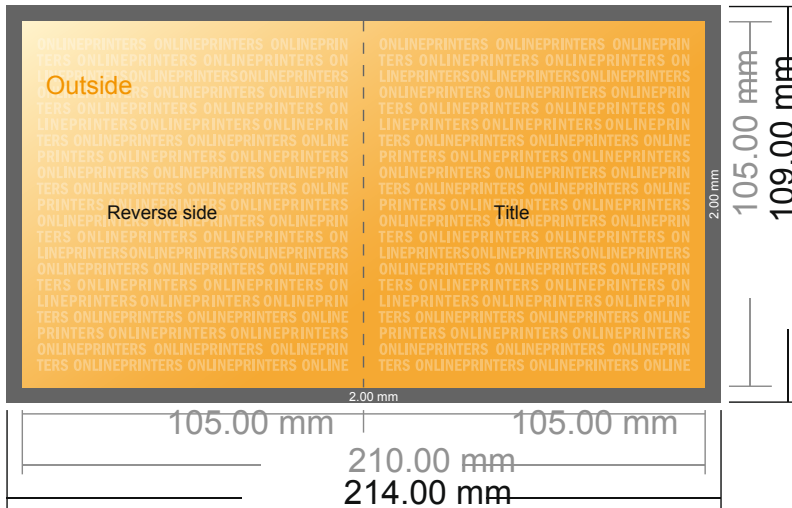

Folded Cards Portrait

A6-Square • Single fold • 4 pages

- **Data format**
(incl. 2.00 mm bleed):
21.40 x 10.90 cm
- **Trimmed size (open):**
21.00 x 10.50 cm
- **Trimmed size (closed):**
10.50 x 10.50 cm
- **Safety margin**
Maintaining 4 mm space between the text/information and the edge of the trimmed format prevents undesirable cuts.

Please note:

- Allow for trim allowance and safety margin according to instructions.
- Arrange background graphics, images or graphics up to the edge of the data format.
- Tolerances may occur during production due to cutting, punching and folding processes.
- This sketch is not drawn to scale.
- Printing data: Instructions and templates can be found under the menu item "Printing data" at www.onlineprinters.com.