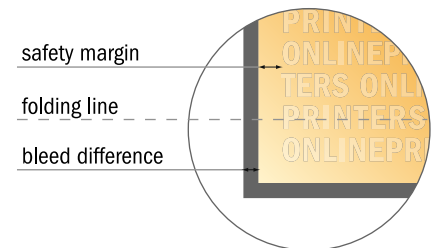

Folded Cards Portrait

A6-Square • Single fold • 4 pages

- **Data format**
(incl. 2.00 mm bleed):
21.40 x 10.90 cm
- **Trimmed size (open):**
21.00 x 10.50 cm
- **Trimmed size (closed):**
10.50 x 10.50 cm
- **Safety margin**
Maintaining 4 mm space between the text/information and the edge of the trimmed format prevents undesirable cuts.

Please note:

- Allow for trim allowance and safety margin according to instructions.
- Arrange background graphics, images or graphics up to the edge of the data format.
- Tolerances may occur during production due to cutting, punching and folding processes.
- This sketch is not drawn to scale.
- Printing data: Instructions and templates can be found under the menu item "Printing data" at www.onlineprinters.com.