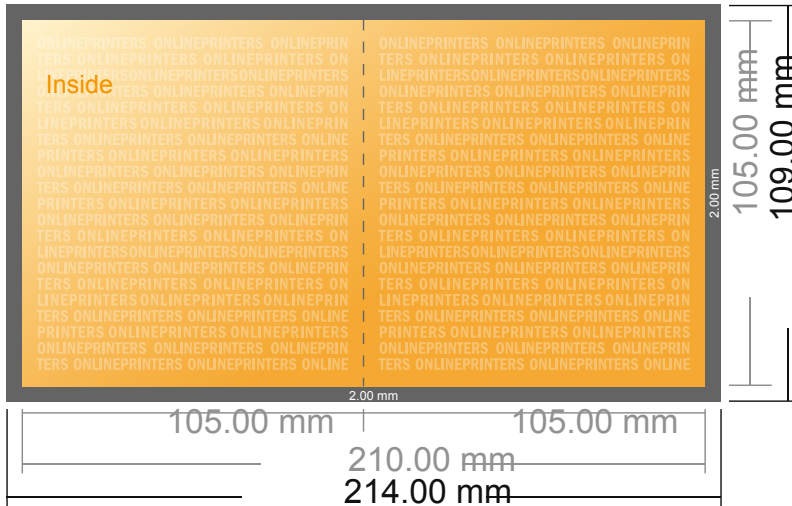

Folded Cards Portrait

A6-Square • Single fold • 4 pages

- **Data format**
(incl. 2.00 mm bleed):
21.40 x 10.90 cm
- **Trimmed size (open):**
21.00 x 10.50 cm
- **Trimmed size (closed):**
10.50 x 10.50 cm
- **Safety margin**
Maintaining 4 mm space between the text/information and the edge of the trimmed format prevents undesirable cuts.

Please note:

- Allow for trim allowance and safety margin according to instructions.
- Arrange background graphics, images or graphics up to the edge of the data format.
- Tolerances may occur during production due to cutting, punching and folding processes.
- This sketch is not drawn to scale.
- Printing data: Instructions and templates can be found under the menu item "Printing data" at www.onlineprinters.com.