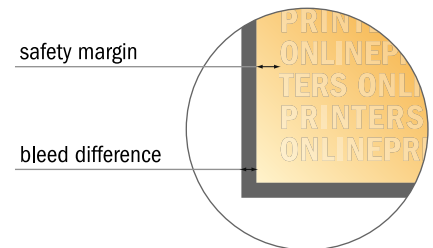

Napkins (airlaid)

20 x 20 cm • 1/4 fold

- Data format (incl. 3.00 mm bleed): 20.00 x 20.00 cm
- Trimmed size (open): 20.00 x 20.00 cm
- Trimmed size (closed): 10.00 x 10.00 cm
- Printable area: 19.40 x 19.40 cm
- Safety margin
Maintaining 4 mm space between the text/information and the edge of the trimmed format prevents undesirable cuts.

Please note:

- Allow for trim allowance and safety margin according to instructions.
- Arrange background graphics, images or graphics up to the edge of the data format.
- Tolerances may occur during production due to cutting, punching and folding processes.
- This sketch is not drawn to scale.
- Printing data: Instructions and templates can be found under the menu item "Printing data" at www.onlineprinters.com.