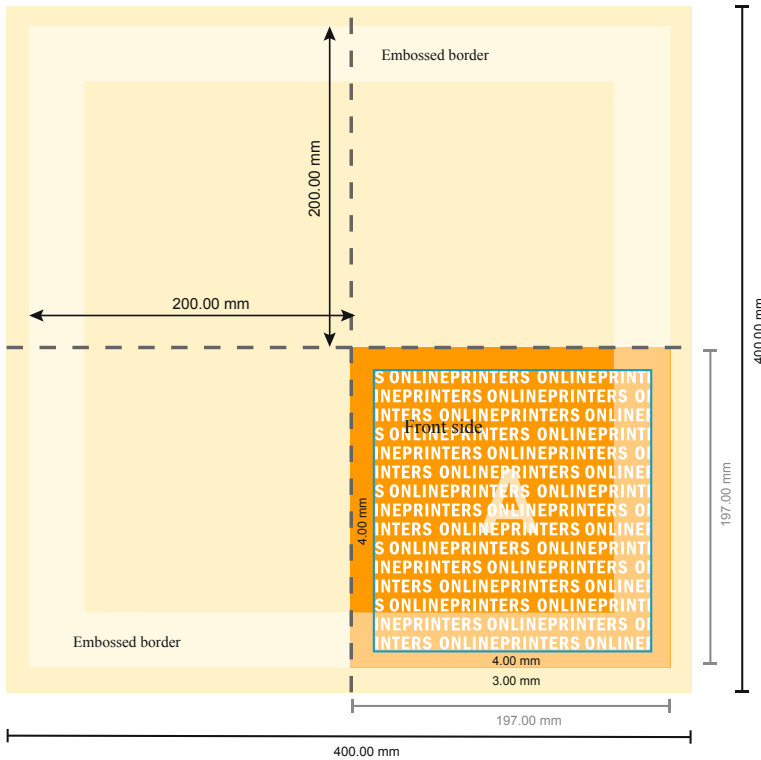

Napkins (ORGANIC tissue)

40 x 40 cm • 1/4 fold

- Data format (incl. 3.00 mm bleed): 20.00 x 20.00 cm
- Trimmed size (open): 40.00 x 40.00 cm
- Trimmed size (closed): 20.00 x 20.00 cm
- Printable area: 19.70 x 19.70 cm
- **Safety margin**
Maintaining 4 mm space between the text/information and the edge of the trimmed format prevents undesirable cuts.

Please note:

- Allow for trim allowance and safety margin according to instructions.
- Arrange background graphics, images or graphics up to the edge of the data format.
- Tolerances may occur during production due to cutting, punching and folding processes.
- This sketch is not drawn to scale.
- Printing data: Instructions and templates can be found under the menu item "Printing data" at www.onlineprinters.com.