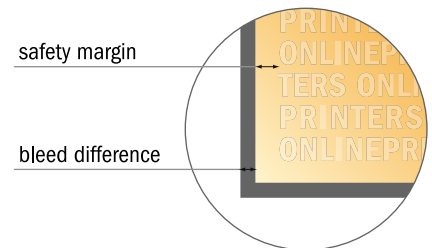

Napkins (ORGANIC tissue)

40 x 40 cm • 1/4 fold

- Data format (incl. 3.00 mm bleed): 20.00 x 20.00 cm
- Trimmed size (open): 40.00 x 40.00 cm
- Trimmed size (closed): 20.00 x 20.00 cm
- Printable area: 19.70 x 19.70 cm
- **Safety margin**
Maintaining 4 mm space between the text/information and the edge of the trimmed format prevents undesirable cuts.

Please note:

- Allow for trim allowance and safety margin according to instructions.
- Arrange background graphics, images or graphics up to the edge of the data format.
- Tolerances may occur during production due to cutting, punching and folding processes.
- This sketch is not drawn to scale.
- Printing data: Instructions and templates can be found under the menu item "Printing data" at www.onlineprinters.com.