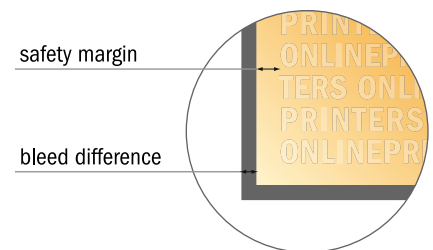

Gift boxes

12,0 x 9,0 x 7,0 cm • with tuck-in bottom

Format view rotated by 90 degrees.

NOTE

Please remove the die line from the download template before generating your artwork files.
Please provide a second file (view file) to specify the position of the die line.

- Data format:
44.00 x 22.50 cm
- Data format
(incl. 5.00 mm bleed):
45.00 x 23.50 cm

- Trimmed size:
12.00 x 9.00 cm

- **Safety margin**
Maintaining 4 mm space between the text/information and the edge of the trimmed format prevents undesirable cuts.

Please note:

- Allow for trim allowance and safety margin according to instructions.
- Arrange background graphics, images or graphics up to the edge of the data format.
- Tolerances may occur during production due to cutting, punching and folding processes.
- This sketch is not drawn to scale.
- Printing data: Instructions and templates can be found under the menu item "Printing data" at www.onlineprinters.com.