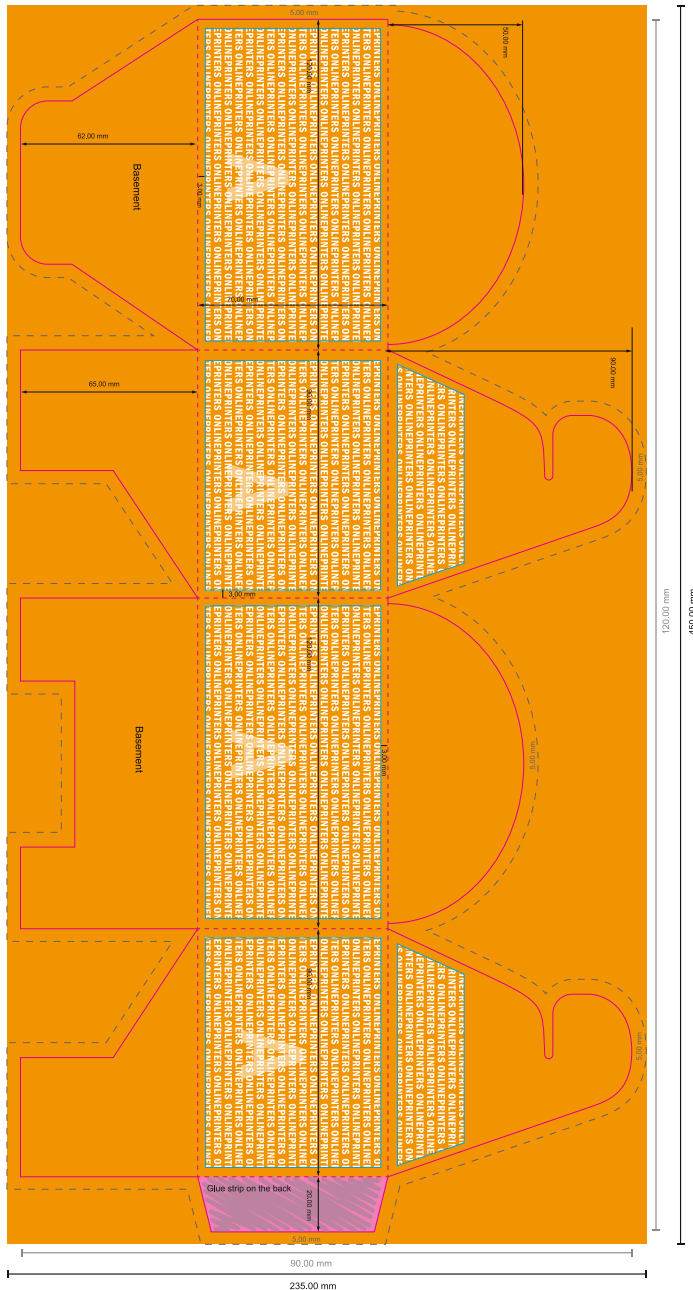

Gift boxes

12,0 x 9,0 x 7,0 cm • with tuck-in bottom

Format view rotated by 90 degrees.

NOTE

Please remove the die line from the download template before generating your artwork files.
Please provide a second file (view file) to specify the position of the die line.

- Data format:
44.00 x 22.50 cm
- Data format
(incl. 5.00 mm bleed):
45.00 x 23.50 cm

- Trimmed size:
12.00 x 9.00 cm

- **Safety margin**
Maintaining 4 mm space between the text/information and the edge of the trimmed format prevents undesirable cuts.

Please note:

- Allow for trim allowance and safety margin according to instructions.
- Arrange background graphics, images or graphics up to the edge of the data format.
- Tolerances may occur during production due to cutting, punching and folding processes.
- This sketch is not drawn to scale.
- Printing data: Instructions and templates can be found under the menu item "Printing data" at www.onlineprinters.com.