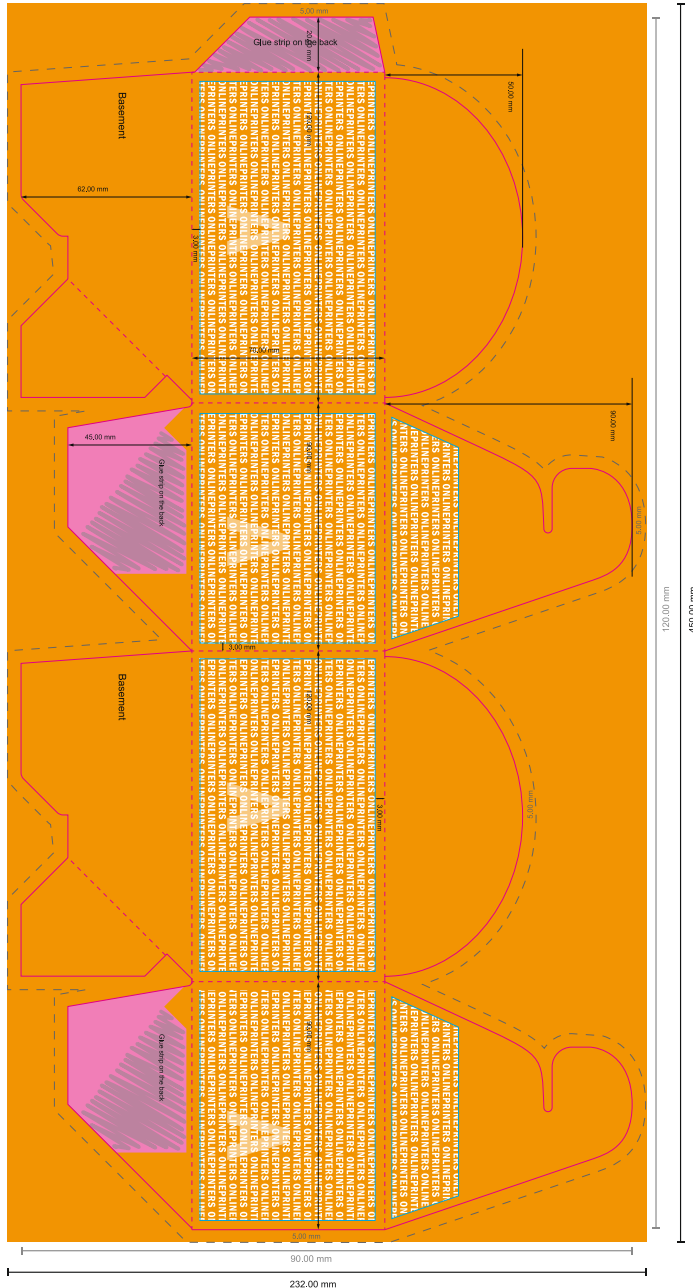

Gift boxes

12,0 x 9,0 x 7,0 cm • with auto bottom

Format view rotated by 90 degrees.

NOTE

Please remove the die line from the download template before generating your artwork files.
Please provide a second file (view file) to specify the position of the die line.

- Data format:
44.00 x 22.20 cm
- Data format (incl. 5.00 mm bleed):
45.00 x 23.20 cm

- Trimmed size:
12.00 x 9.00 cm

- **Safety margin**
Maintaining 4 mm space between the text/information and the edge of the trimmed format prevents undesirable cuts.

Please note:

- Allow for trim allowance and safety margin according to instructions.
- Arrange background graphics, images or graphics up to the edge of the data format.
- Tolerances may occur during production due to cutting, punching and folding processes.
- This sketch is not drawn to scale.
- Printing data: Instructions and templates can be found under the menu item "Printing data" at www.onlineprinters.com.