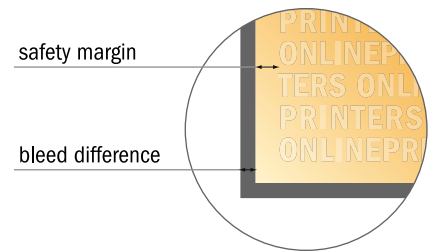

Gift boxes

12,0 x 9,0 x 7,0 cm • with auto bottom

Format view rotated by 90 degrees.

NOTE

Please remove the die line from the download template before generating your artwork files.
Please provide a second file (view file) to specify the position of the die line.

- Data format:
44.00 x 22.20 cm
- Data format (incl. 5.00 mm bleed):
45.00 x 23.20 cm

- Trimmed size:
12.00 x 9.00 cm

- **Safety margin**
Maintaining 4 mm space between the text/information and the edge of the trimmed format prevents undesirable cuts.

Please note:

- Allow for trim allowance and safety margin according to instructions.
- Arrange background graphics, images or graphics up to the edge of the data format.
- Tolerances may occur during production due to cutting, punching and folding processes.
- This sketch is not drawn to scale.
- Printing data: Instructions and templates can be found under the menu item "Printing data" at www.onlineprinters.com.