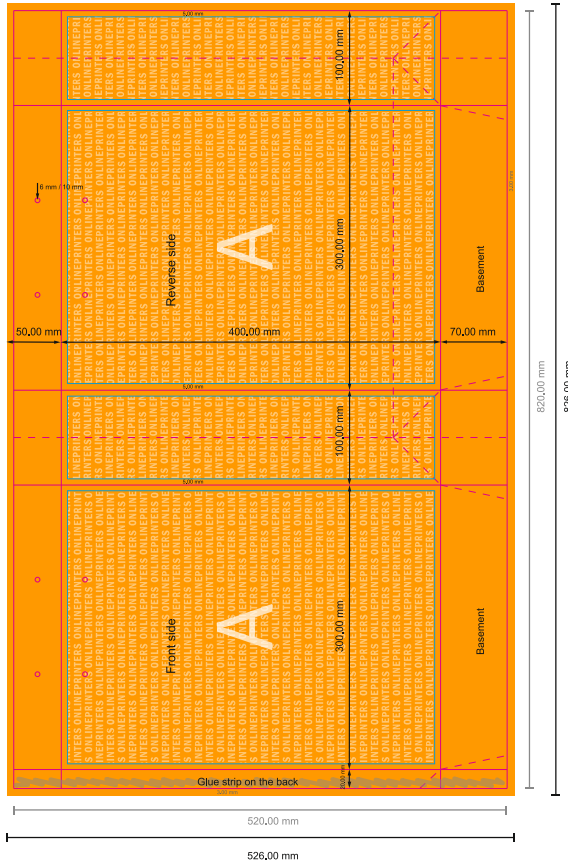

STANDARD paper bags with rope handles

30 x 40 x 10 cm

Format view rotated by 90 degrees.

NOTE

Please remove the die line from the download template before generating your artwork files.
Please provide a second file (view file) to specify the position of the die line.

- Data format (incl. 3.00 mm bleed): 82.60 x 52.60 cm
- Trimmed size (open): 82.00 x 52.00 cm
- Trimmed size (closed): 30.00 x 40.00 x 10.00 cm
- **Safety margin**
Maintaining 5.00 mm space between the text/information and the edge of the trimmed format prevents undesirable cuts.

Please note:

- Allow for trim allowance and safety margin according to instructions.
- Arrange background graphics, images or graphics up to the edge of the data format.
- Tolerances may occur during production due to cutting, punching and folding processes.
- This sketch is not drawn to scale.
- Printing data: Instructions and templates can be found under the menu item "Printing data" at www.onlineprinters.com.