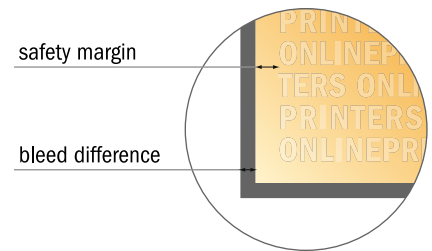

STANDARD paper bags with rope handles

30 x 40 x 10 cm

Format view rotated by 90 degrees.

NOTE

Please remove the die line from the download template before generating your artwork files.
Please provide a second file (view file) to specify the position of the die line.

- Data format (incl. 3.00 mm bleed): 82.60 x 52.60 cm
- Trimmed size (open): 82.00 x 52.00 cm
- Trimmed size (closed): 30.00 x 40.00 x 10.00 cm
- **Safety margin**
Maintaining 5.00 mm space between the text/information and the edge of the trimmed format prevents undesirable cuts.

Please note:

- Allow for trim allowance and safety margin according to instructions.
- Arrange background graphics, images or graphics up to the edge of the data format.
- Tolerances may occur during production due to cutting, punching and folding processes.
- This sketch is not drawn to scale.
- Printing data: Instructions and templates can be found under the menu item "Printing data" at www.onlineprinters.com.