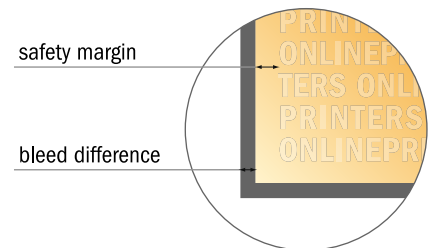

### NOTE

Please remove the die line from the download template before generating your artwork files.  
Please provide a second file (view file) to specify the position of the die line.

- Data format (incl. 3.00 mm bleed): 42.60 x 48.60 cm
- Trimmed size (open): 42.00 x 48.00 cm
- Trimmed size (closed): 10.00 x 36.00 x 10.00 cm
- Safety margin  
Maintaining 5.00 mm space between the text/information and the edge of the trimmed format prevents undesirable cuts.

### Please note:

- Allow for trim allowance and safety margin according to instructions.
- Arrange background graphics, images or graphics up to the edge of the data format.
- Tolerances may occur during production due to cutting, punching and folding processes.
- This sketch is not drawn to scale.
- Printing data: Instructions and templates can be found under the menu item "Printing data" at [www.onlineprinters.com](http://www.onlineprinters.com).