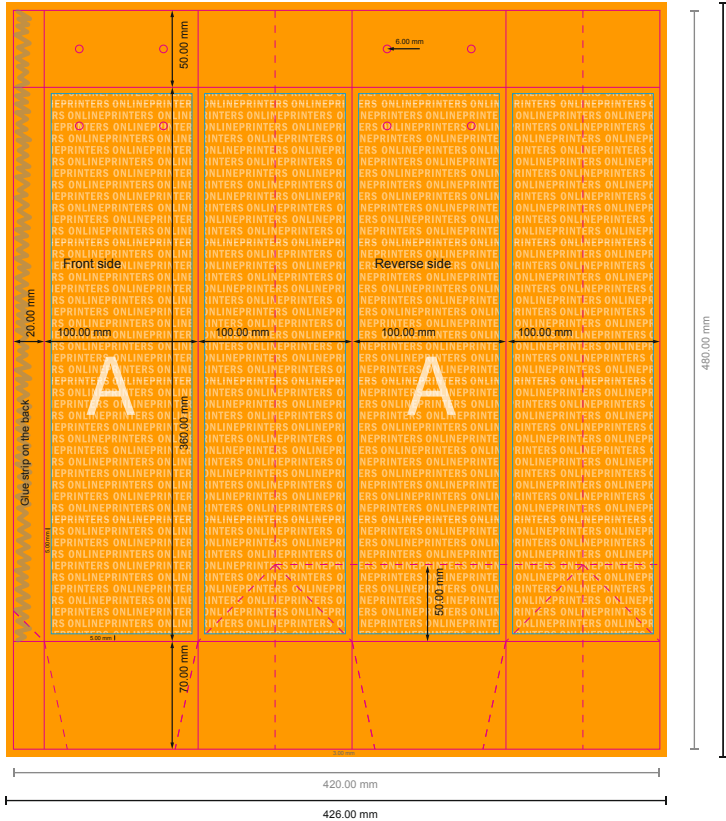

## CLASSIC paper bags with rope handles

10 x 36 x 10 cm

### NOTE

Please remove the die line from the download template before generating your artwork files.  
Please provide a second file (view file) to specify the position of the die line.

- Data format (incl. 3.00 mm bleed): 42.60 x 48.60 cm
- Trimmed size (open): 42.00 x 48.00 cm
- Trimmed size (closed): 10.00 x 36.00 x 10.00 cm
- Safety margin  
Maintaining 5.00 mm space between the text/information and the edge of the trimmed format prevents undesirable cuts.

### Please note:

- Allow for trim allowance and safety margin according to instructions.
- Arrange background graphics, images or graphics up to the edge of the data format.
- Tolerances may occur during production due to cutting, punching and folding processes.
- This sketch is not drawn to scale.
- Printing data: Instructions and templates can be found under the menu item "Printing data" at [www.onlineprinters.com](http://www.onlineprinters.com).