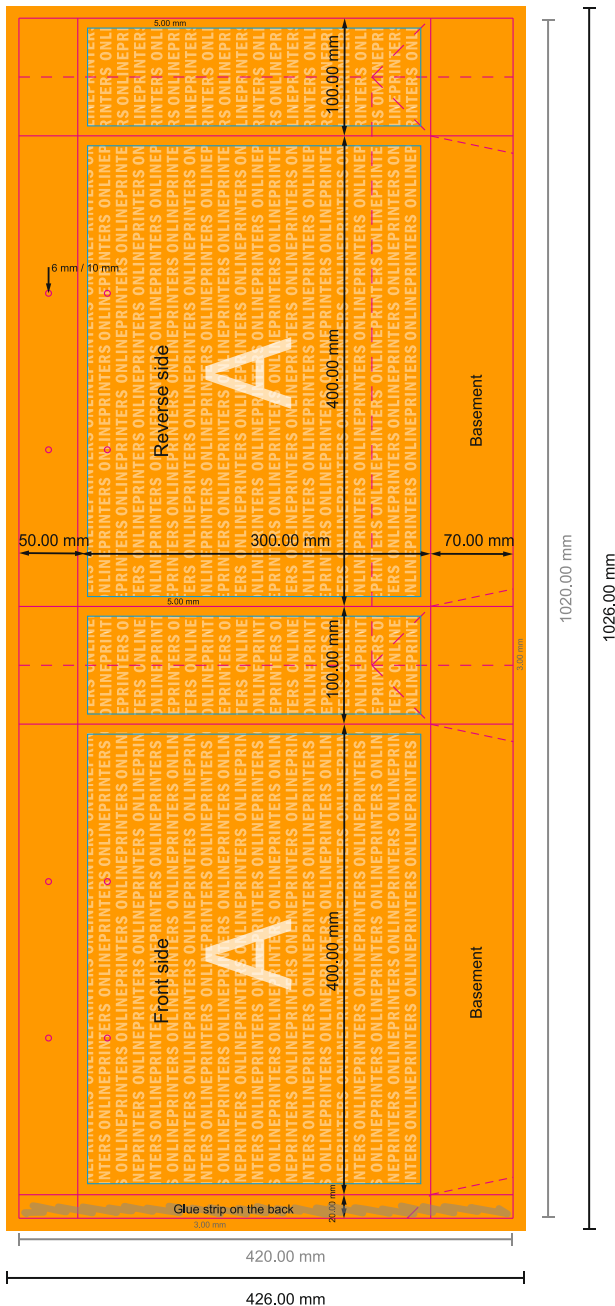

Eco/natural paper bags with rope handles

40 x 30 x 10 cm

Format view rotated by 90 degrees.

- Data format (incl. 3.00 mm bleed): 102.60 x 42.60 cm
- Trimmed size (open): 102.00 x 42.00 cm
- Trimmed size (closed): 40.00 x 30.00 x 10.00 cm

- **Safety margin**
Maintaining 4 mm space between the text/information and the edge of the trimmed format prevents undesirable cuts.

Please note:

- Allow for trim allowance and safety margin according to instructions.
- Arrange background graphics, images or graphics up to the edge of the data format.
- Tolerances may occur during production due to cutting, punching and folding processes.
- This sketch is not drawn to scale.
- Printing data: Instructions and templates can be found under the menu item "Printing data" at www.onlineprinters.com.

NOTE

Please remove the die line from the download template before generating your artwork files.
Please provide a second file (view file) to specify the position of the die line.