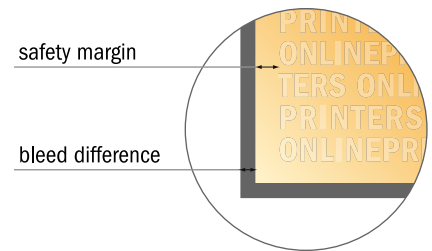

Eco/natural paper bags with rope handles

40 x 30 x 10 cm

Format view rotated by 90 degrees.

- Data format (incl. 3.00 mm bleed): 102.60 x 42.60 cm
- Trimmed size (open): 102.00 x 42.00 cm
- Trimmed size (closed): 40.00 x 30.00 x 10.00 cm

- **Safety margin**
Maintaining 4 mm space between the text/information and the edge of the trimmed format prevents undesirable cuts.

Please note:

- Allow for trim allowance and safety margin according to instructions.
- Arrange background graphics, images or graphics up to the edge of the data format.
- Tolerances may occur during production due to cutting, punching and folding processes.
- This sketch is not drawn to scale.
- Printing data: Instructions and templates can be found under the menu item "Printing data" at www.onlineprinters.com.