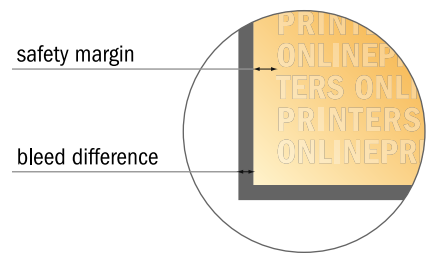

Eco/natural paper bags with die cut handles

30 x 40 x 10 cm

Format view rotated by 90 degrees.

NOTE

Please remove the die line from the download template before generating your artwork files.
Please provide a second file (view file) to specify the position of the die line.

- Data format (incl. 3.00 mm bleed): 82.60 x 54.60 cm
- Trimmed size (open): 82.00 x 54.00 cm
- Trimmed size (closed): 30.00 x 40.00 x 10.00 cm
- **Safety margin**
Maintaining 5.00 mm space between the text/information and the edge of the trimmed format prevents undesirable cuts.

Please note:

- Allow for trim allowance and safety margin according to instructions.
- Arrange background graphics, images or graphics up to the edge of the data format.
- Tolerances may occur during production due to cutting, punching and folding processes.
- This sketch is not drawn to scale.
- Printing data: Instructions and templates can be found under the menu item "Printing data" at www.onlineprinters.com.