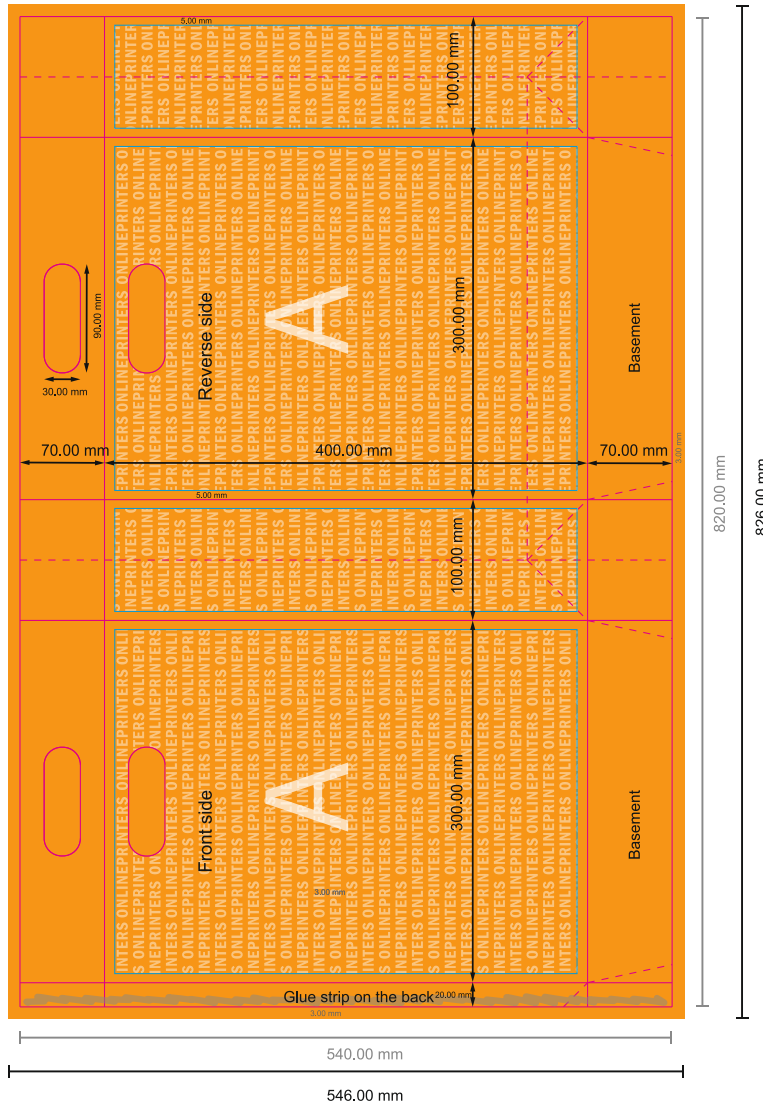

Eco/natural paper bags with die cut handles

30 x 40 x 10 cm

Format view rotated by 90 degrees.

NOTE

Please remove the die line from the download template before generating your artwork files.
Please provide a second file (view file) to specify the position of the die line.

- Data format (incl. 3.00 mm bleed): 82.60 x 54.60 cm
- Trimmed size (open): 82.00 x 54.00 cm
- Trimmed size (closed): 30.00 x 40.00 x 10.00 cm
- **Safety margin**
Maintaining 5.00 mm space between the text/information and the edge of the trimmed format prevents undesirable cuts.

Please note:

- Allow for trim allowance and safety margin according to instructions.
- Arrange background graphics, images or graphics up to the edge of the data format.
- Tolerances may occur during production due to cutting, punching and folding processes.
- This sketch is not drawn to scale.
- Printing data: Instructions and templates can be found under the menu item "Printing data" at www.onlineprinters.com.