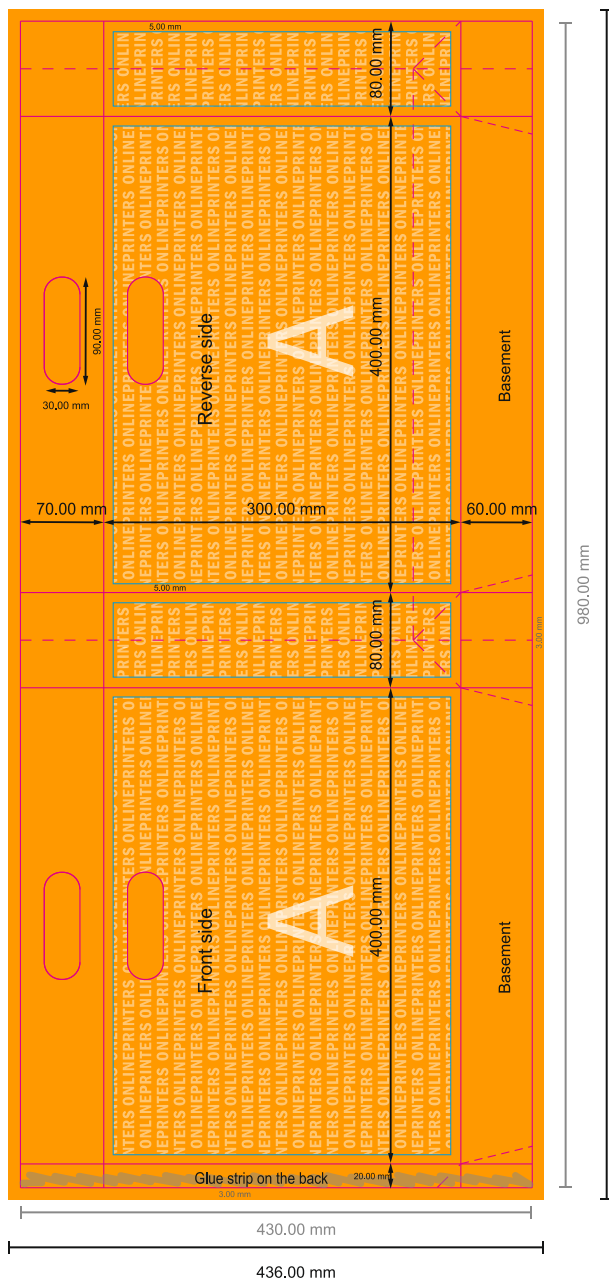

Eco/natural paper bags with die cut handles

40 x 30 x 8 cm

Format view rotated by 90 degrees.

NOTE

Please remove the die line from the download template before generating your artwork files. Please provide a second file (view file) to specify the position of the die line.

- Data format (incl. 3.00 mm bleed): 98.60 x 43.60 cm
- Trimmed size (open): 98.00 x 43.00 cm
- Trimmed size (closed): 40.00 x 30.00 x 8.00 cm
- **Safety margin**
Maintaining 5.00 mm space between the text/information and the edge of the trimmed format prevents undesirable cuts.

Please note:

- Allow for trim allowance and safety margin according to instructions.
- Arrange background graphics, images or graphics up to the edge of the data format.
- Tolerances may occur during production due to cutting, punching and folding processes.
- This sketch is not drawn to scale.
- Printing data: Instructions and templates can be found under the menu item "Printing data" at www.onlineprinters.com.