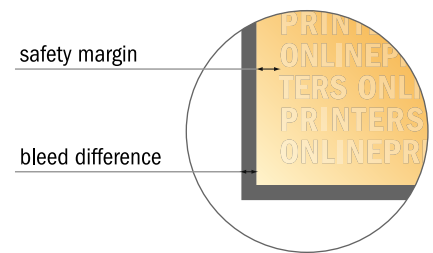

Eco/natural paper bags with die cut handles

40 x 30 x 8 cm

Format view rotated by 90 degrees.

NOTE

Please remove the die line from the download template before generating your artwork files. Please provide a second file (view file) to specify the position of the die line.

- Data format (incl. 3.00 mm bleed): 98.60 x 43.60 cm
- Trimmed size (open): 98.00 x 43.00 cm
- Trimmed size (closed): 40.00 x 30.00 x 8.00 cm
- **Safety margin**
Maintaining 5.00 mm space between the text/information and the edge of the trimmed format prevents undesirable cuts.

Please note:

- Allow for trim allowance and safety margin according to instructions.
- Arrange background graphics, images or graphics up to the edge of the data format.
- Tolerances may occur during production due to cutting, punching and folding processes.
- This sketch is not drawn to scale.
- Printing data: Instructions and templates can be found under the menu item "Printing data" at www.onlineprinters.com.