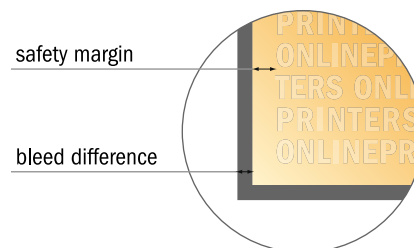

Postcards

Maxi

- Data format**
 (incl. 2.00 mm bleed):
 12.90 x 23.90 cm
- Trimmed size:**
 12.50 x 23.50 cm
- Front side and reverse side dimensions are identical.**
- Safety margin**
 Maintaining 4 mm space between the text/information and the edge of the trimmed format prevents undesirable cuts.

Please note:

- Allow for trim allowance and safety margin according to instructions.
- Arrange background graphics, images or graphics up to the edge of the data format.
- Tolerances may occur during production due to cutting, punching and folding processes.
- This sketch is not drawn to scale.
- Printing data: Instructions and templates can be found under the menu item "Printing data" at www.onlineprinters.com.